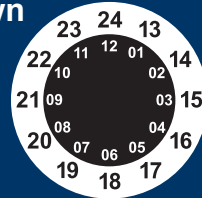

How to read our schedules

Step 1

Find the station or terminal you are departing from. Stops are listed across the top in the order they are served.

Step 2

The upper left corner tells you what day the schedule is for and the direction of travel.

Step 3

Look across the rows for available departure times.

Step 4

Not all trains or buses stop at every station. If you see → the train or bus will not stop at that station.

Comment lire nos horaires

Étape 1

Trouvez votre gare ou terminus de départ. La liste des arrêts est donnée en haut dans l'ordre dans lequel ils sont desservis.

Étape 2

Le coin supérieur gauche vous indique le jour pour lequel l'horaire est donné et la direction de circulation.

Étape 3

Regardez dans les rangées pour obtenir les heures de départ offertes.

Étape 4

Les trains ou les autobus ne s'arrêtent pas tous à chaque gare. Si vous voyez le symbole → le train ou l'autobus ne s'arrêtera pas à cette gare.

Legend/Légende

Bus trips/Horaire des autobus

GO Bus service is accessible to passengers using mobility devices at this location./ Service d'autobus GO accessible aux personnes utilisant des aides à la mobilité à cet endroit.

Parking available./ Stationnement disponible.

Schedule times shown in 24-hour clock

Indications selon un système horaire de 24 heures

Midnight to noon
00 01 - 12 00

De minuit à midi:
00 01 - 12 00

Noon to midnight
12 01 - 24 00

De midi à minuit:
12 01 - 24 00

Notes

For the latest schedule information and updates, please visit gotransit.com/.
Pour consulter les horaires les plus récents et les mises à jour, veuillez visiter gotransit.com.

Monday to Friday (except holidays) Du lundi au vendredi (sauf les jours fériés)										
SOUTHBOUND / EN DIRECTION SUD					NORTHBOUND / EN DIRECTION NORD					
Route Number Numéro du trajet	Zone→	46	Dp	45	64	63	50	5	5	Ar
Trip Number Numéro du parcours		East Gwillimbury Woodbine Ave. @ Hwy. 404		East Gwillimbury Queensville Sdrd. @ Hwy. 404	Newmarket Davis Dr. @ Hwy. 404	Aurora Wellington St. E. @ Hwy. 404	Richmond Hill Major Mackenzie Dr. E. @ Hwy. 404	North York Yonge St. @ Sheppard Ave.	North York North York	Finch Bus Terminal
67	67110	05 40	05 46	05 55	06 01	06 15	06 30	06 40		
67	67170	06 30	06 36	06 45	06 51	07 05	07 30	07 40		
67	67220	07 20	07 26	07 35	07 42	08 00	08 28	08 40		
67	67240	08 20	08 26	08 35	08 42	09 00	09 28	09 40		
67	67481	15 10	15 17	15 47	16 00	16 10	16 18	16 25		
67	67541	16 10	16 17	16 55	17 10	17 20	17 28	17 35		
67	67601	17 10	17 17	17 50	18 05	18 15	18 23	18 30		
67	67661	18 10	18 17	18 45	18 57	19 05	19 14	19 20		
67	67701	19 10	19 17	19 40	19 52	20 00	20 08	20 15		

Bicycles

1. Bicycles are not allowed in Union Station or on-board trains during morning rush hour (6:30-9:30) and evening rush hour (15:30-18:30), Monday to Friday.
2. Foldable bicycles are allowed on-board trains at all times.

Vélos

1. Les vélos ne sont pas autorisés dans la gare Union ou à bord des trains du lundi au vendredi, pendant l'heure de pointe (6:30-9:30) et pendant l'heure de pointe du soir (15:30-18:30).
2. Les vélos pliables sont permis à bord des trains en tout temps.