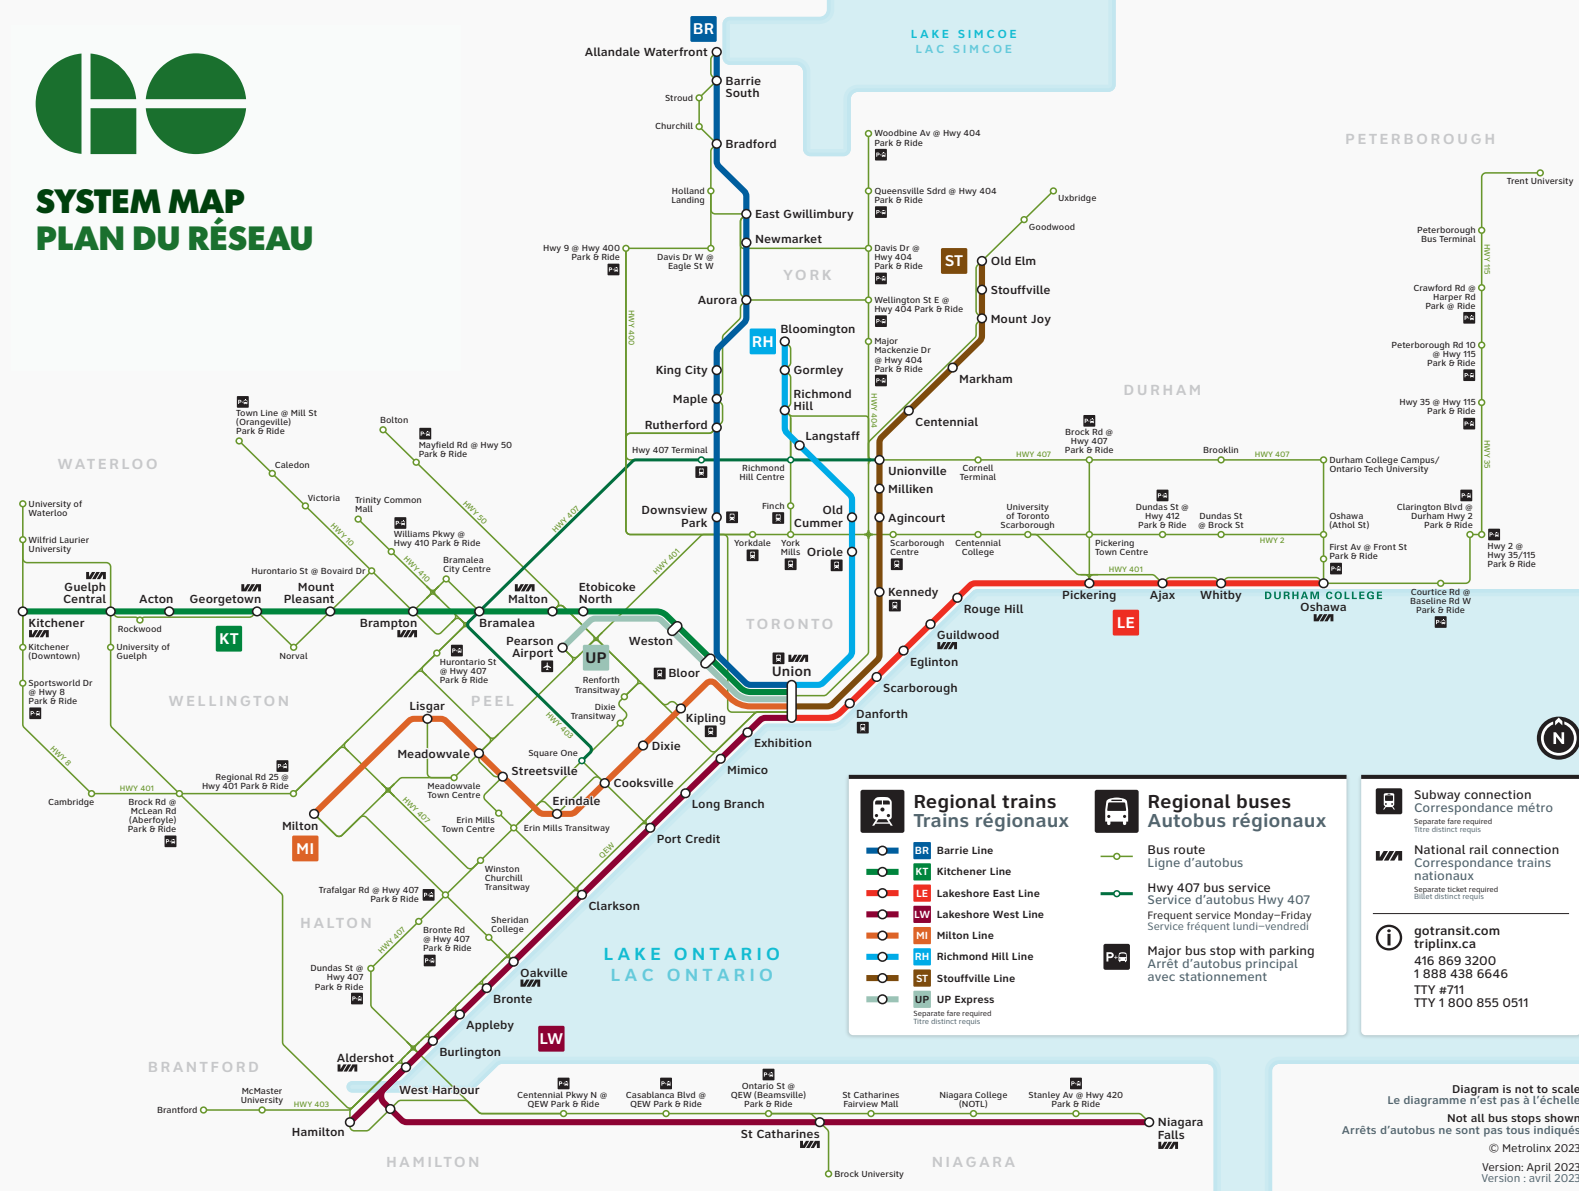

For information in additional languages, scan the QR code.

SYSTEM MAP PLAN DU RÉSEAU

Take the **UP Express train** for a stress-free ride to and from **Pearson Airport**.

It only takes 25 minutes or less and kids go free! It's the fastest, easiest and most affordable way to the airport.

As you are getting settled in the Greater Toronto & Hamilton Area (GTHA), learn more about how GO Transit, UP Express and PRESTO makes travelling around the area faster and easier.

- With GO Transit, trains and buses take you everywhere you need to go across the region.
- The UP Express is a train that connects downtown Toronto to the airport in 25 stress-free minutes.
- The PRESTO card is the easiest way to pay your transit fare on GO, UP and local transit across the region.

- 1 Number of passengers
- 2 Choose "Depart At" or "Arrive By"
- 3 Enter your starting and ending location
- 4 Date of trip
- 5 Time of trip
- 6 Hit "Search"

SAVE MONEY ON TRANSIT WITH ONTARIO'S ONE FARE!

When you ride on GO and pay with PRESTO, transfers to and from local transit are free. Simply tap your PRESTO, credit, or debit card along the way and your local transit trip will be free.

For information about One Fare and other discounted fares for seniors and students visit our website: gotransit.com/welcome