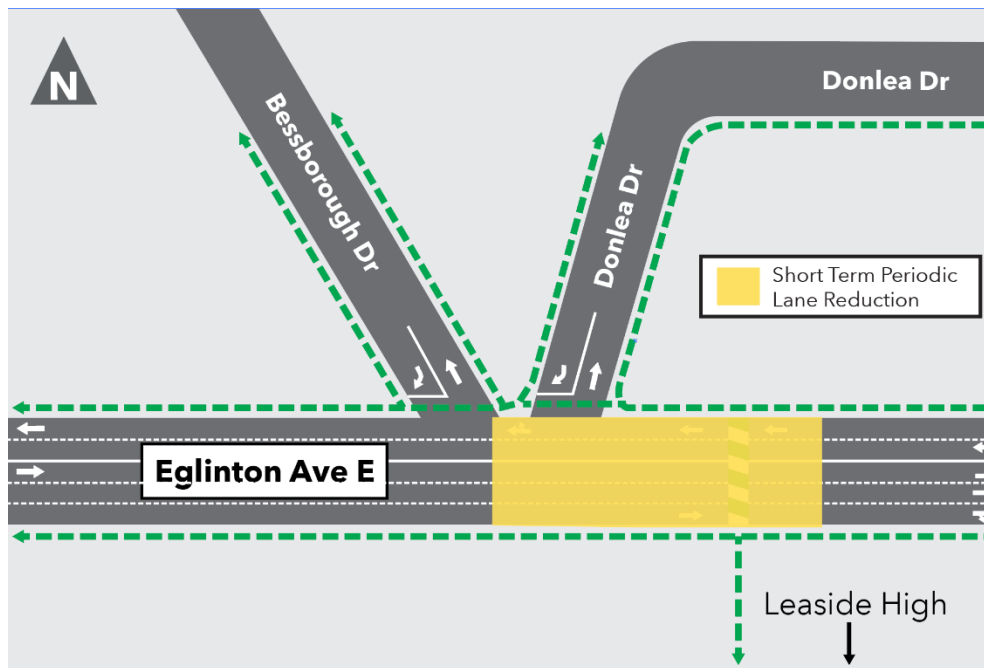

Utility Works on Eglinton Avenue East near Donlea Drive

As early as Monday, March 10, 2025

What You Need to Know

As early as Monday, March 10, 2025, crews at Leaside Station will be performing utility works at Eglinton Avenue East and Donlea Drive. To facilitate this work safely, short term periodic lane closures will be required in the eastbound and westbound lanes on Eglinton Avenue East, east of Donlea Drive. One lane of traffic in each direction will remain in place at all times. This work is expected to take place on Monday - Friday between 7:00 a.m. and 5:00 p.m. for approximately two (2) weeks. Upon completion of this work, short term lane reductions may be required to facilitate special activities.

WHAT TO EXPECT

- Crews will be performing utility works on Eglinton Avenue East and Donlea Drive.
- Noise from construction activity can be expected.

HOURS OF WORK

- As early as Monday, March 10, 2025, for approximately two (2) weeks.
- This work is expected to take place from Monday - Friday between approximately 7:00 a.m. and 5:00 p.m.
- Work may be rescheduled due to inclement weather and/or unforeseen circumstances.
- This work may be longer or shorter than expected.

TRAFFIC DETAILS

- Short term periodic rolling lane closures will be required in the eastbound lanes on Eglinton Avenue East, west of Bayview Avenue.
- Short term periodic lane closures will be required in the eastbound and westbound lanes on Eglinton Avenue East, east of Donlea Drive.
- One lane of traffic will remain in place at all times.