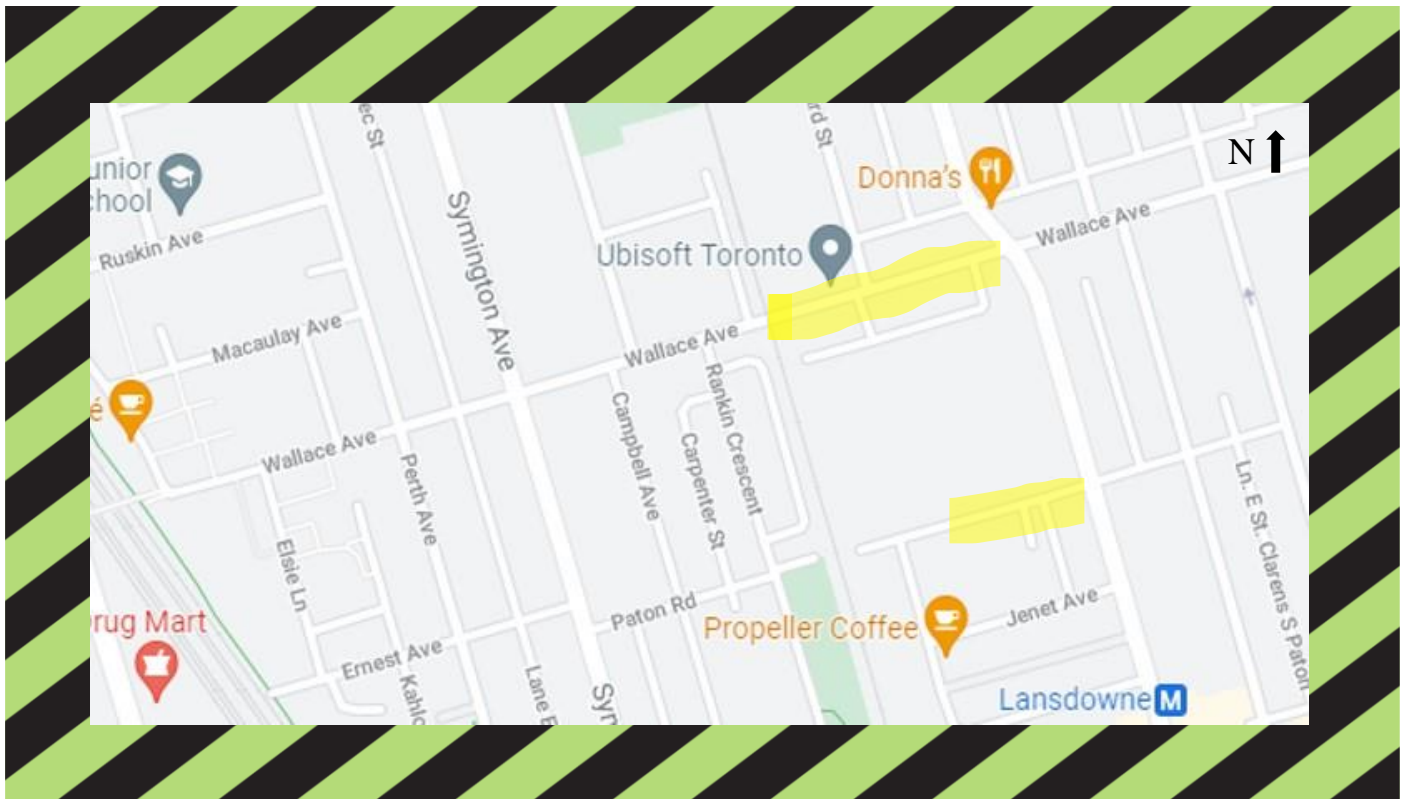

# Paton Road & Wallace Avenue Street Parking Restrictions

May 11-21, 2022 and May 29 to September 30, 2022

## What work is taking place?

In order to deliver girders to the Metrolinx corridor, there will parking restrictions on street parking on Paton Road and Wallace Avenue.

## Where

The south side of Paton Road just west of Lansdowne Avenue as well as on the south side of Wallace Avenue between Lansdowne Avenue and the Metrolinx Tracks west of Ward Street.