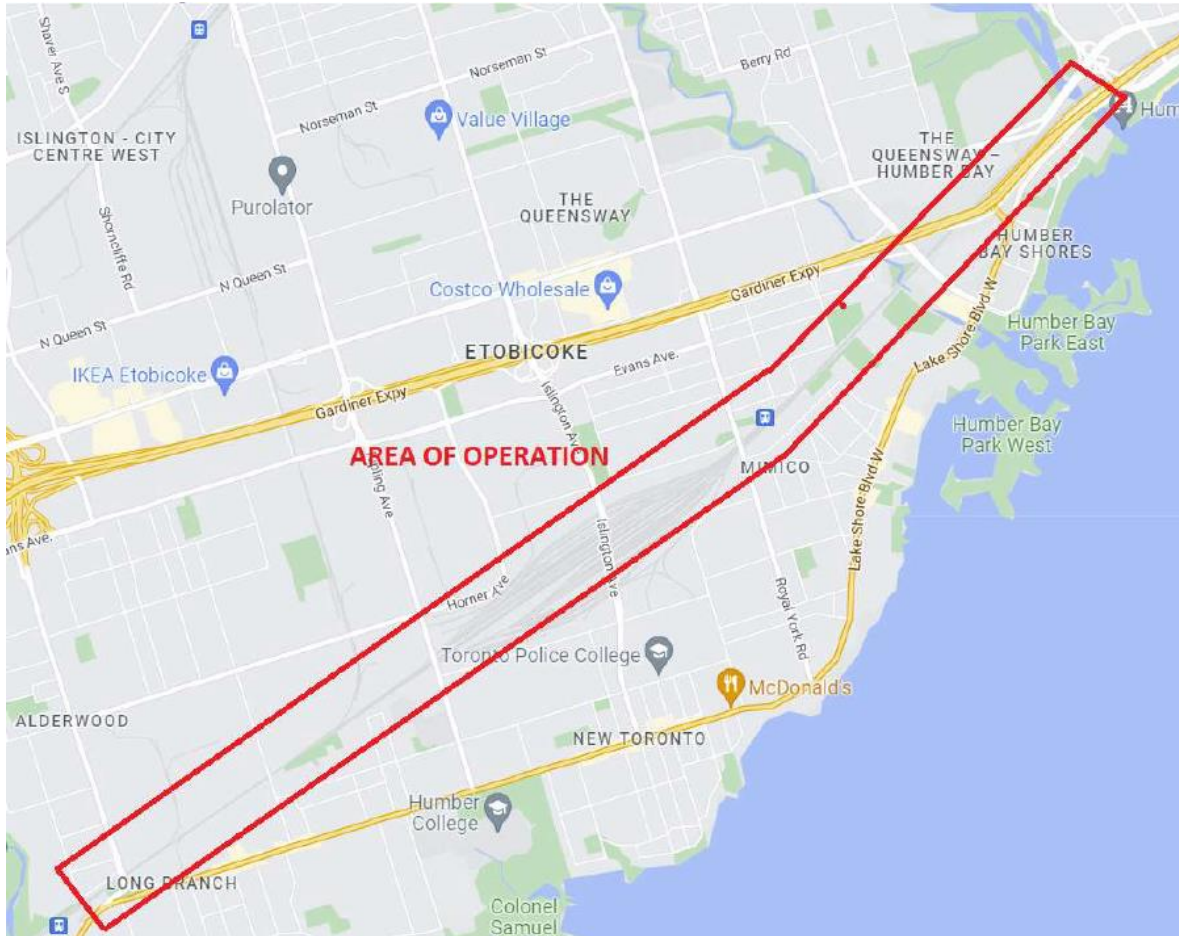

# Aerial Survey Operation within the Lakeshore West Corridor - Mimico

October 31 2022

*An aerial image showing the area of operation.*

*The zone depicted is approximate and for illustrative purposes only.*

## Project Overview

Metrolinx's GO Expansion program is delivering more GO service across the network, including trains every 15-minutes or better on key segments of the network.

To support GO Expansion, we are upgrading the rail network and our GO stations to bring you more frequent and fully accessible service.

## What is Happening?

As part of investigative work for the GO Expansion project, a Remote Piloted Aircraft (RPAS/Drone) will perform aerial surveys along the Lakeshore West corridor. The drone will capture images and data for pre-engineer design mapping. This survey will support the design of future track and infrastructure updates.

## What to Expect

The drone will be flown over the rail corridor between the Humber River and Etobicoke Creek near Long Branch GO station. There will be staff on-site conducting and monitoring the operation.