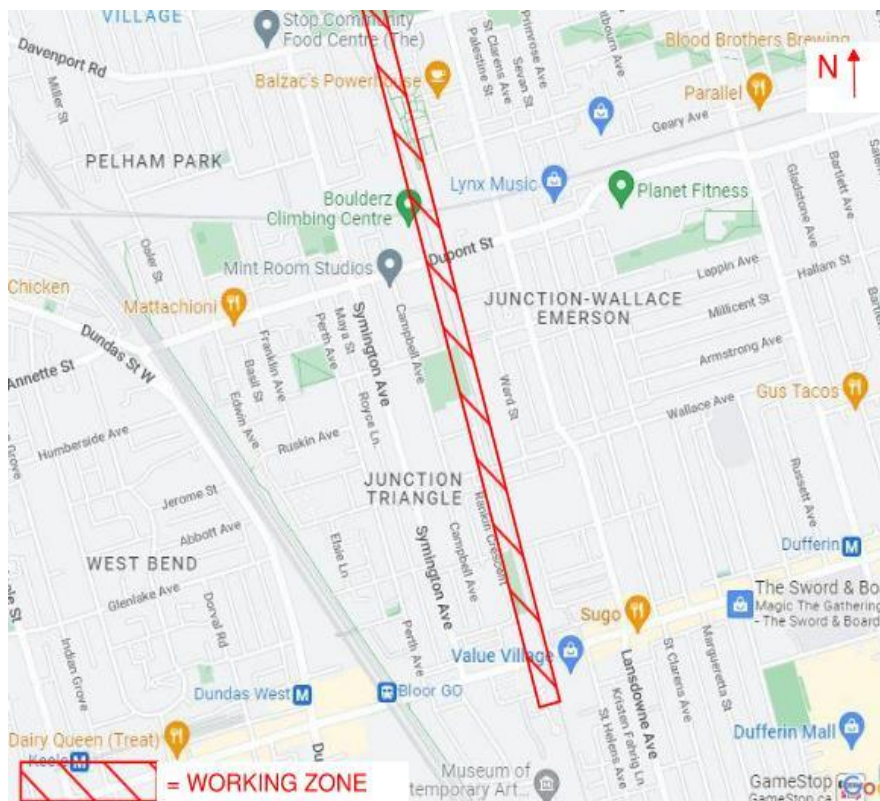

# Staging Rail and Weld Rail Bars

Wednesday January 11, 2023 – Saturday January 14, 2023

## What You Need to Know

*Staging of the East track rail will be occurring overnight from Davenport to south of Bloor St W. In addition to the staging of the east track rail, there will be installation of the remaining Weld Rail Bars on all welded joints of the diversion track north of CP bridge to Davenport.*