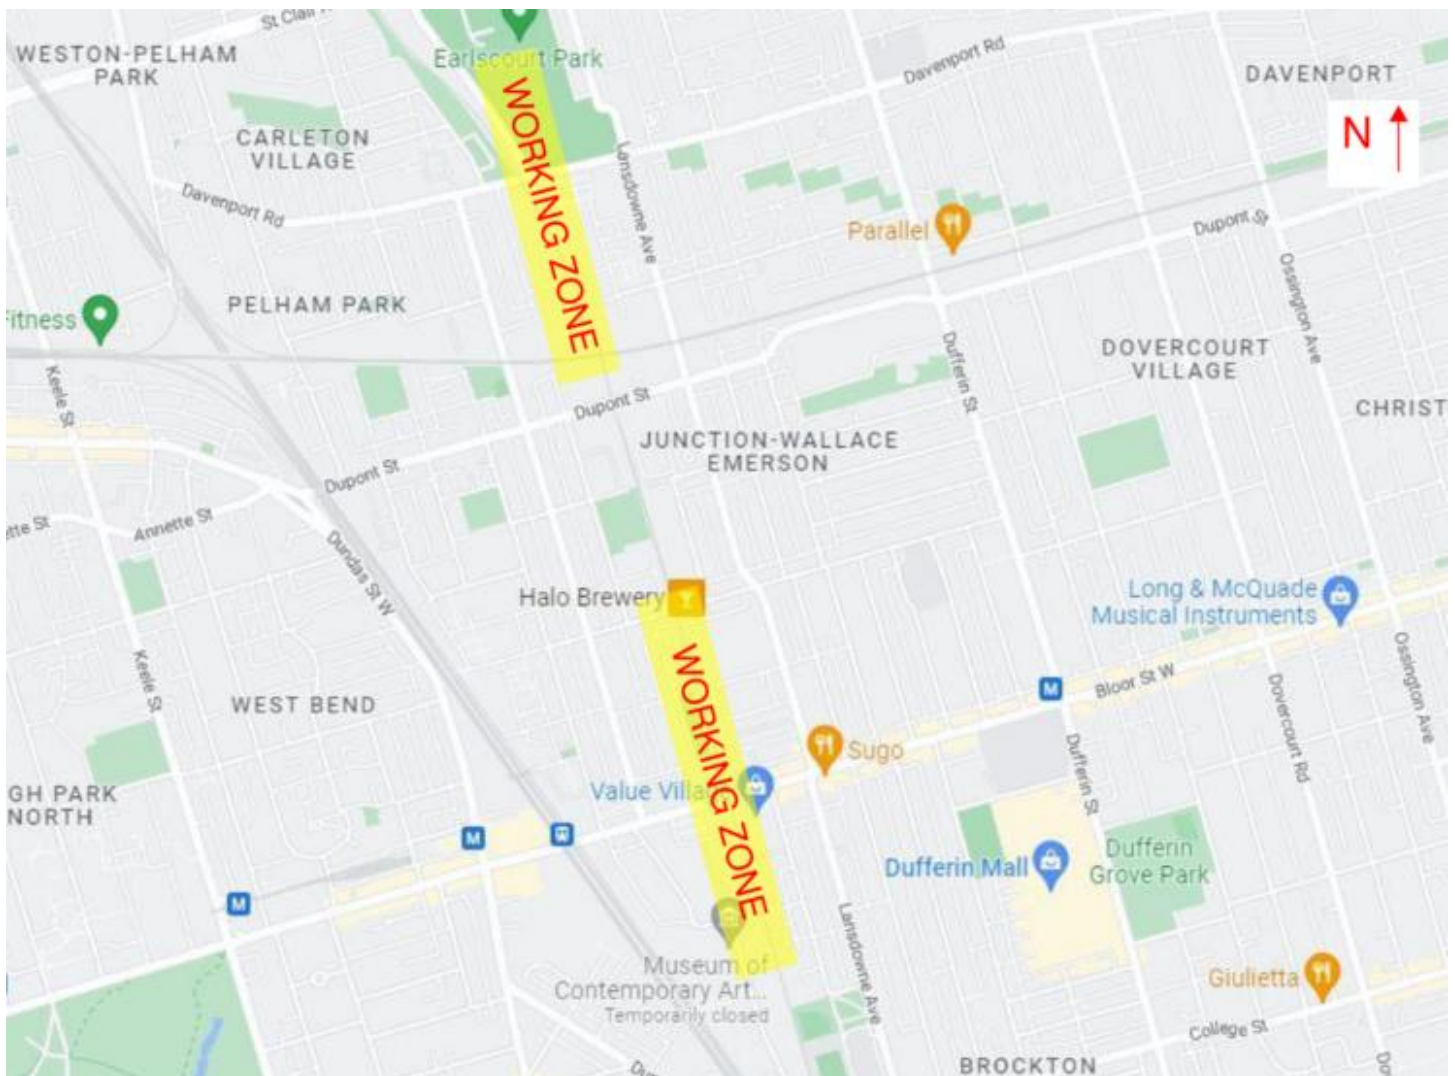

Flooding and Surfacing Track with Ballast

Monday January 23, 2023 - Friday February 10, 2023

Project Overview

The Davenport Diamond Guideway project supports Metrolinx's GO Expansion program, enabling two-way, all-day frequent service on the Barrie GO Line.

What You Need to Know

Crews will be working flooding and surfacing the new west main line track with ballast from 300m north of Davenport to the CP Diamond, and from Wallace Avenue to 600m south of Bloor Street W,