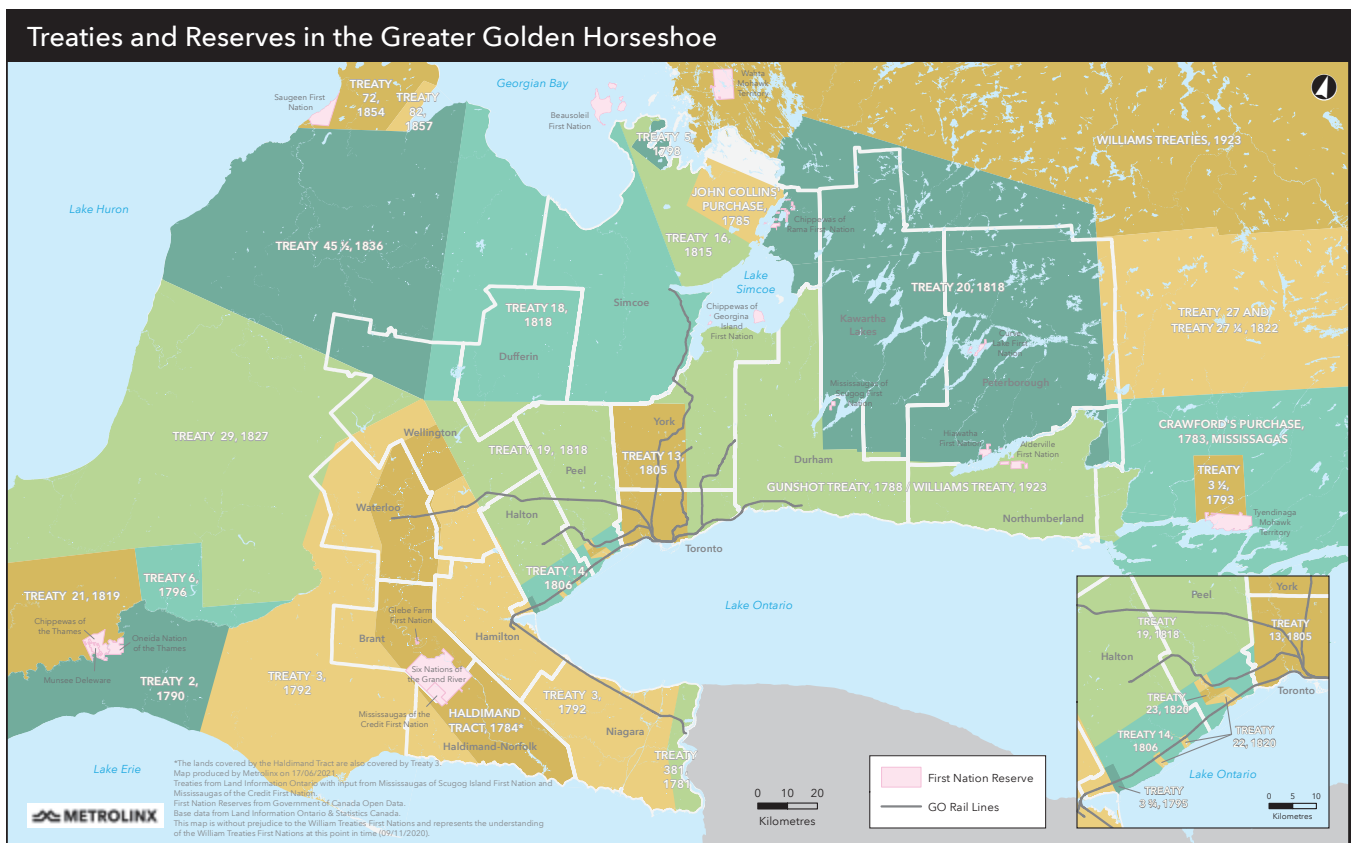

Land Acknowledgment

Please take a moment to acknowledge we are on lands that have been, and continue to be, home to many Indigenous Peoples including the Anishnabeg, the Haudenosaunee and the Huron-Wendat peoples.

We are all Treaty people. Many of us have come here as settlers, as immigrants or involuntarily as part of the trans-Atlantic slave trade, in this generation, or generations past.

We acknowledge the historic and continued impacts of colonization and the need to work towards meaningful reconciliation with the original caretakers of this land.

* Notwithstanding the foregoing, nothing in this acknowledgement or map shall be interpreted so as to indicate Metrolinx's position on any Treaty territory or right.