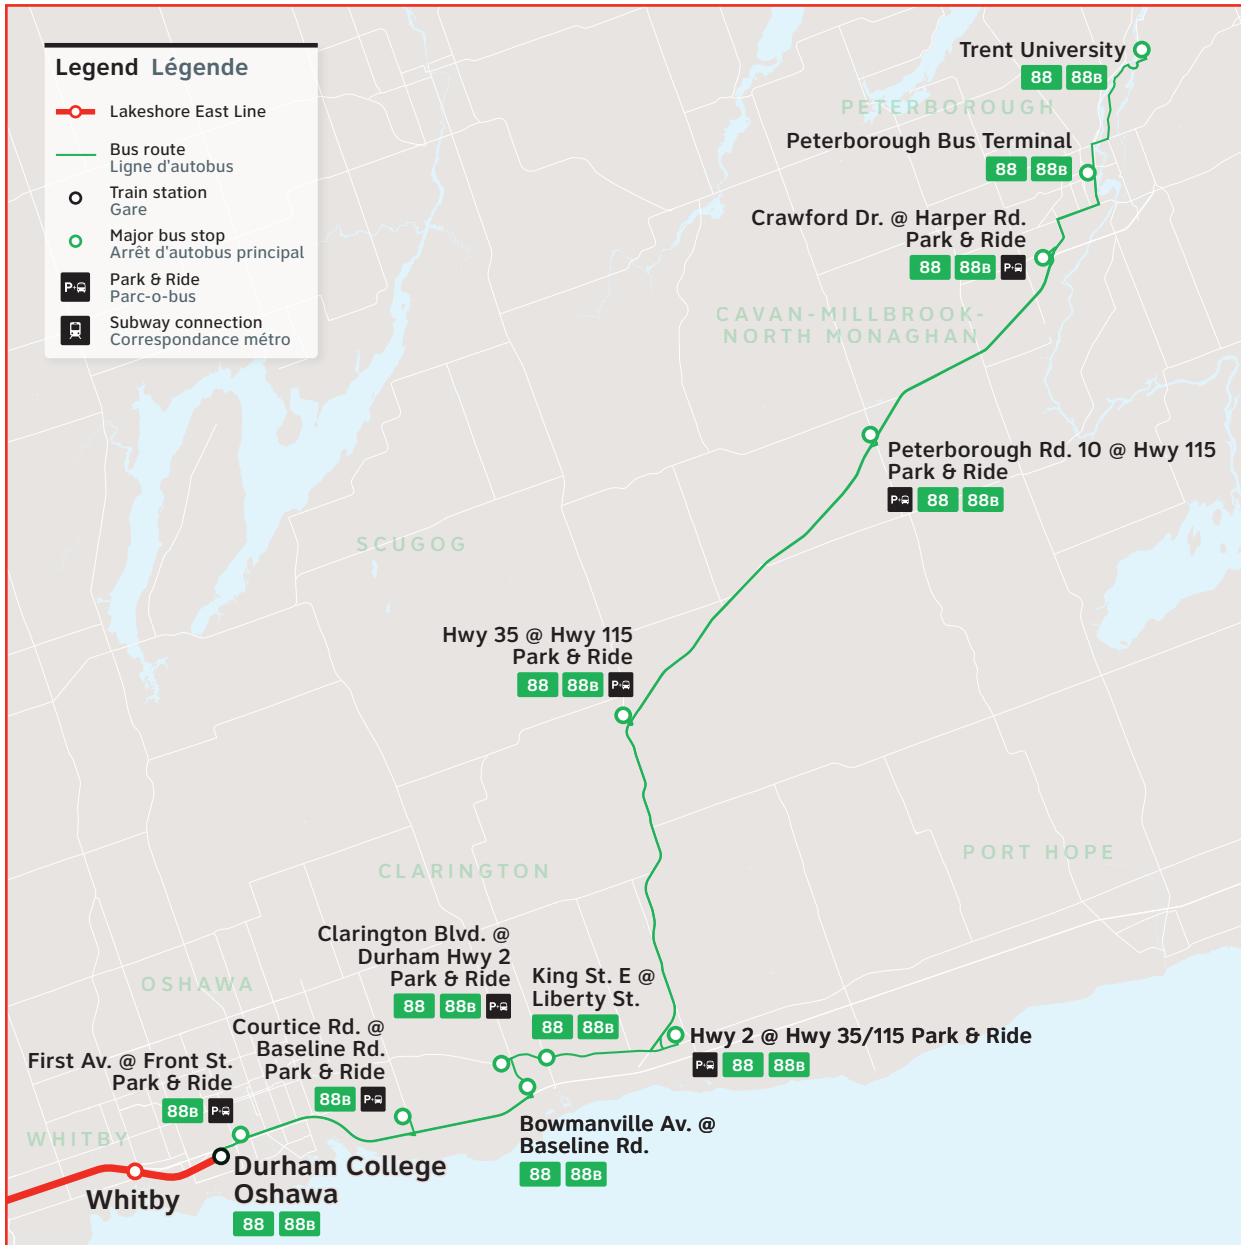

88

Route number
Numéro du trajet

Peterborough/Oshawa

CONTACT US

-  1-888-438-6646
416-869-3200
TTY: #711 or call
1-800-855-0511
-  gotransit.com/schedules
-  @GOtransitBus
-  See Something?
Say Something.
24/7 Transit Safety Dispatch:
1-877-297-0642
-  prestocard.ca
-  Sign-up for email or
text alerts/ Inscrivez-
vous pour recevoir des
alertes par courriel ou
message texte.
gotransit.com/OnTheGO

Peterborough//Oshawa

GO Train and Bus Schedule/
Horaire des trains et des autobus GO

-  Trent University 
-  Peterborough Bus Terminal
-  Crawford Rd. @ Harper Rd.
-  Peterborough Rd. 10 @ Hwy.115 Park & Ride
-  Hwy.35 @ Hwy.115 Park & Ride
-  Hwy.2 @ Hwy.35/115 Park & Ride
-  Durham College Oshawa GO
-  Union Station

Daily / Quotidiennement

Includes GO Bus route 88/ Inclut le trajet 88 d'autobus GO
Includes Lakeshore East GO Train
Inclut le train GO Lakeshore East

Effective / À partir de:
8 APRIL 2023
AVRIL

How to read our schedules

Step 1

Find the station or terminal you are departing from. Stops are listed across the top in the order they are served.

Step 2

The upper left corner tells you what day the schedule is for and the direction of travel.