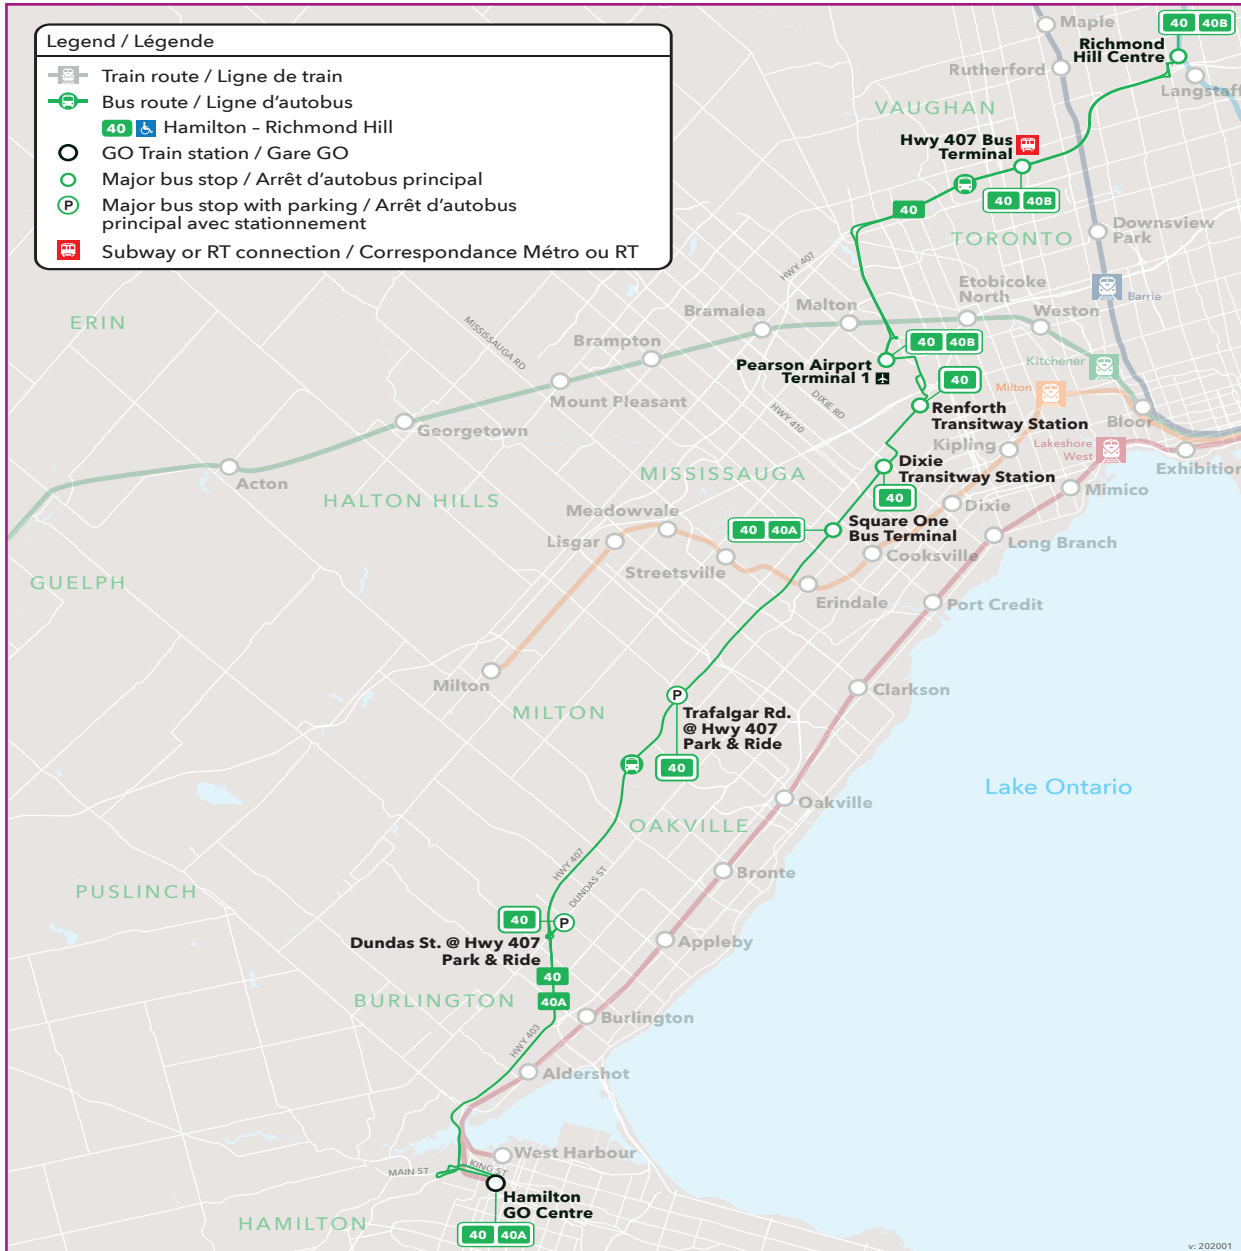

# 40

Route number  
Nombre d'itinéraire

## Hamilton/Richmond Hill

# Hamilton/ Richmond Hill

GO Bus Schedule/  
Horaire des autobus GO

- Richmond Hill Centre
- Hwy. 407 Bus Terminal
- Pearson Airport Terminal 1
- Renforth Transitway Station
- Dixie Transitway Station
- Square One
- Trafalgar Rd. @ Hwy.407
- Dundas St. @ Hwy. 407
- Hamilton GO Centre