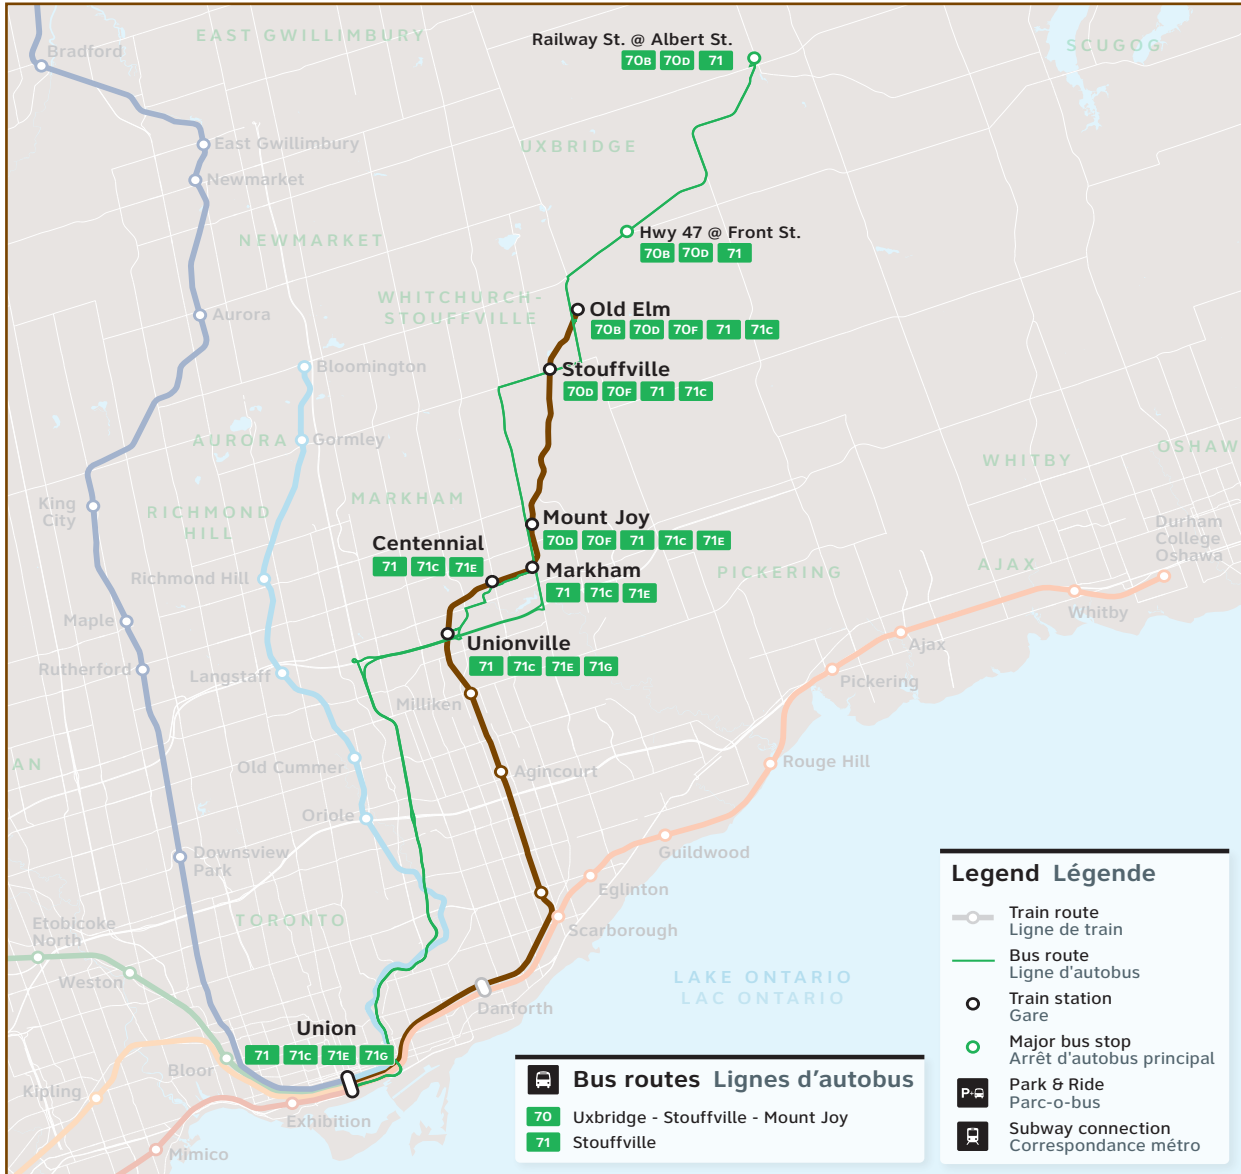

70-71

Route number
Numéro du trajet

Stouffville

CONTACT US

1-888-438-6646
416-869-3200
TTY: #711 or call
1 (800) 855-0511

[gotransit.com/schedules](https://www.gotransit.com/schedules)

@GOtransitST

See Something?
Say Something.
24/7 Transit Safety Dispatch:
1-877-297-0642

Daily / Quotidiennement

Includes GO Bus routes 70 and 71/
Inclut les trajets 70 et 71 d'autobus
GO

Effective / À partir de:

8 APRIL
AVRIL **2023**

How to read our schedules

Step 1

Find the station or terminal you are departing from. Stops are listed across the top in the order they are served.