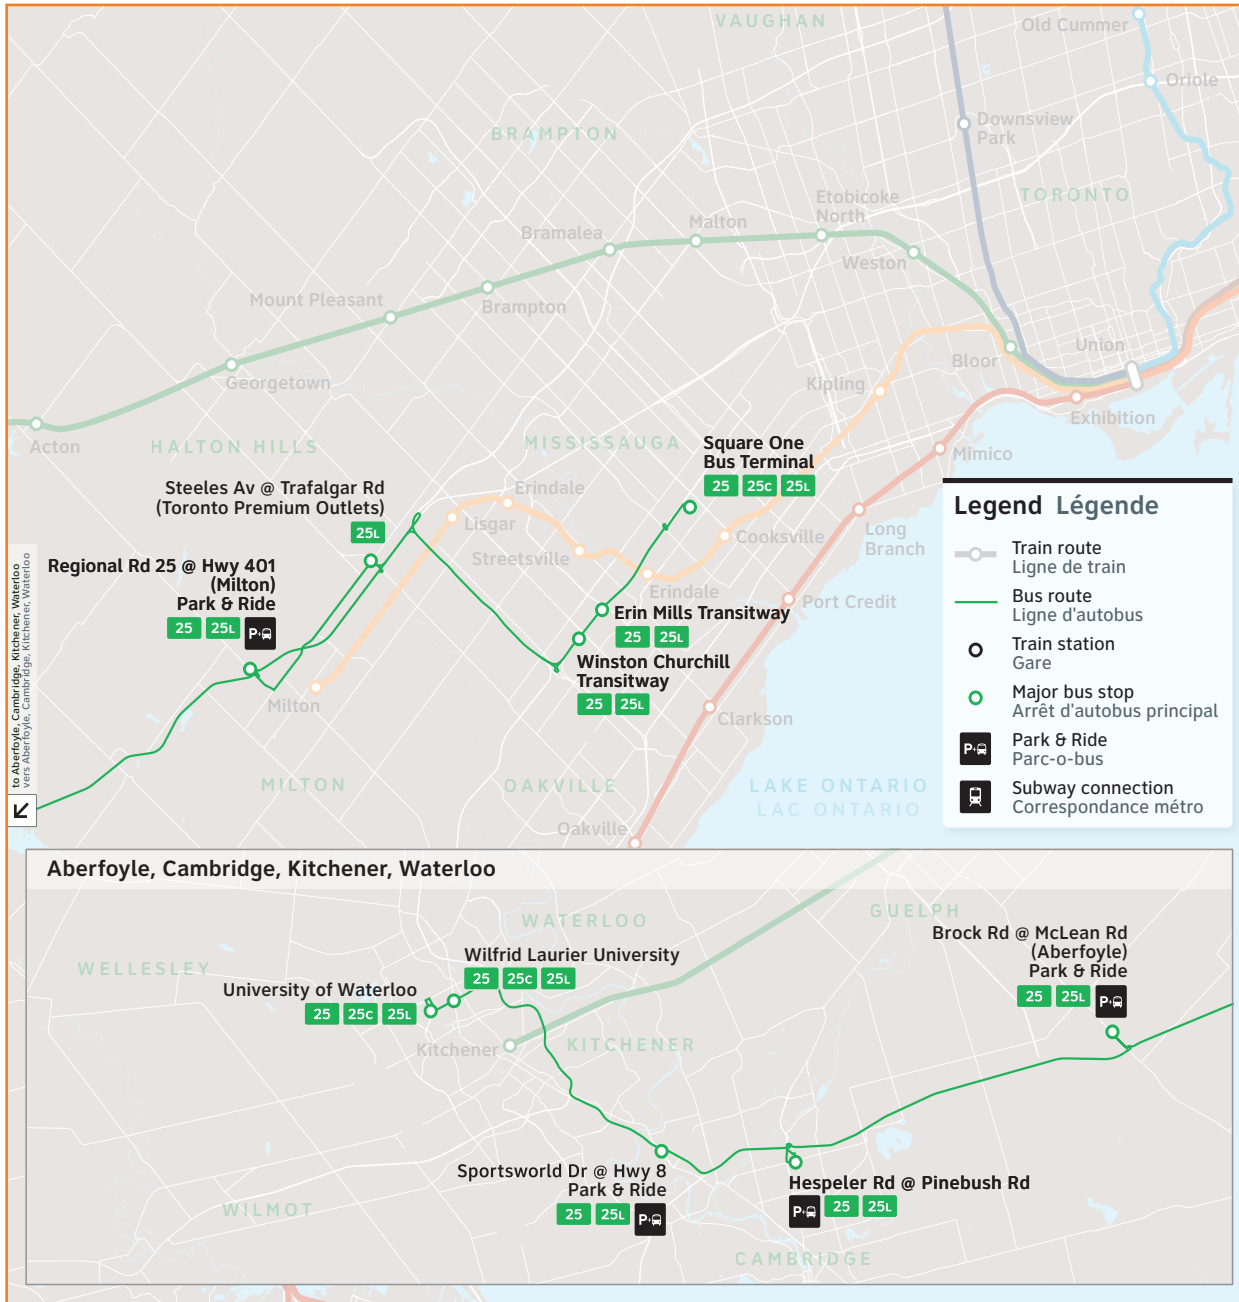

25

Route number
Numéro du trajet

Waterloo/Mississauga

CONTACT US

1-888-438-6646
416-869-3200
TTY: #711 or call
1-800-855-0511

gotransit.com/schedules

@GOtransitBus

See Something?
Say Something.
24/7 Transit Safety Dispatch:
1-877-297-0642

25

- Waterloo
- Kitchener
- Cambridge
- Aberfoyle
- Milton
- Halton Hills
- Mississauga

Daily / Quotidiennement

Includes GO Bus routes 25 / Inclut
les trajets 25 d'autobus GO

Effective / À partir de:

8 APRIL 2023
AVRIL

How to read our schedules

Step 1

Find the station or terminal you are departing from. Stops are listed across the top in the order they are served.

Step 2

The upper left corner tells you what day the schedule is for and the direction of travel.

Midnight to noon
00 01 - 12 00
Noon to midnight
12 01 - 24 00

Legend

 Bus trips

→ Trip does not serve this location.

GO Bus service is accessible to passengers using mobility devices at this location.

Parking available.