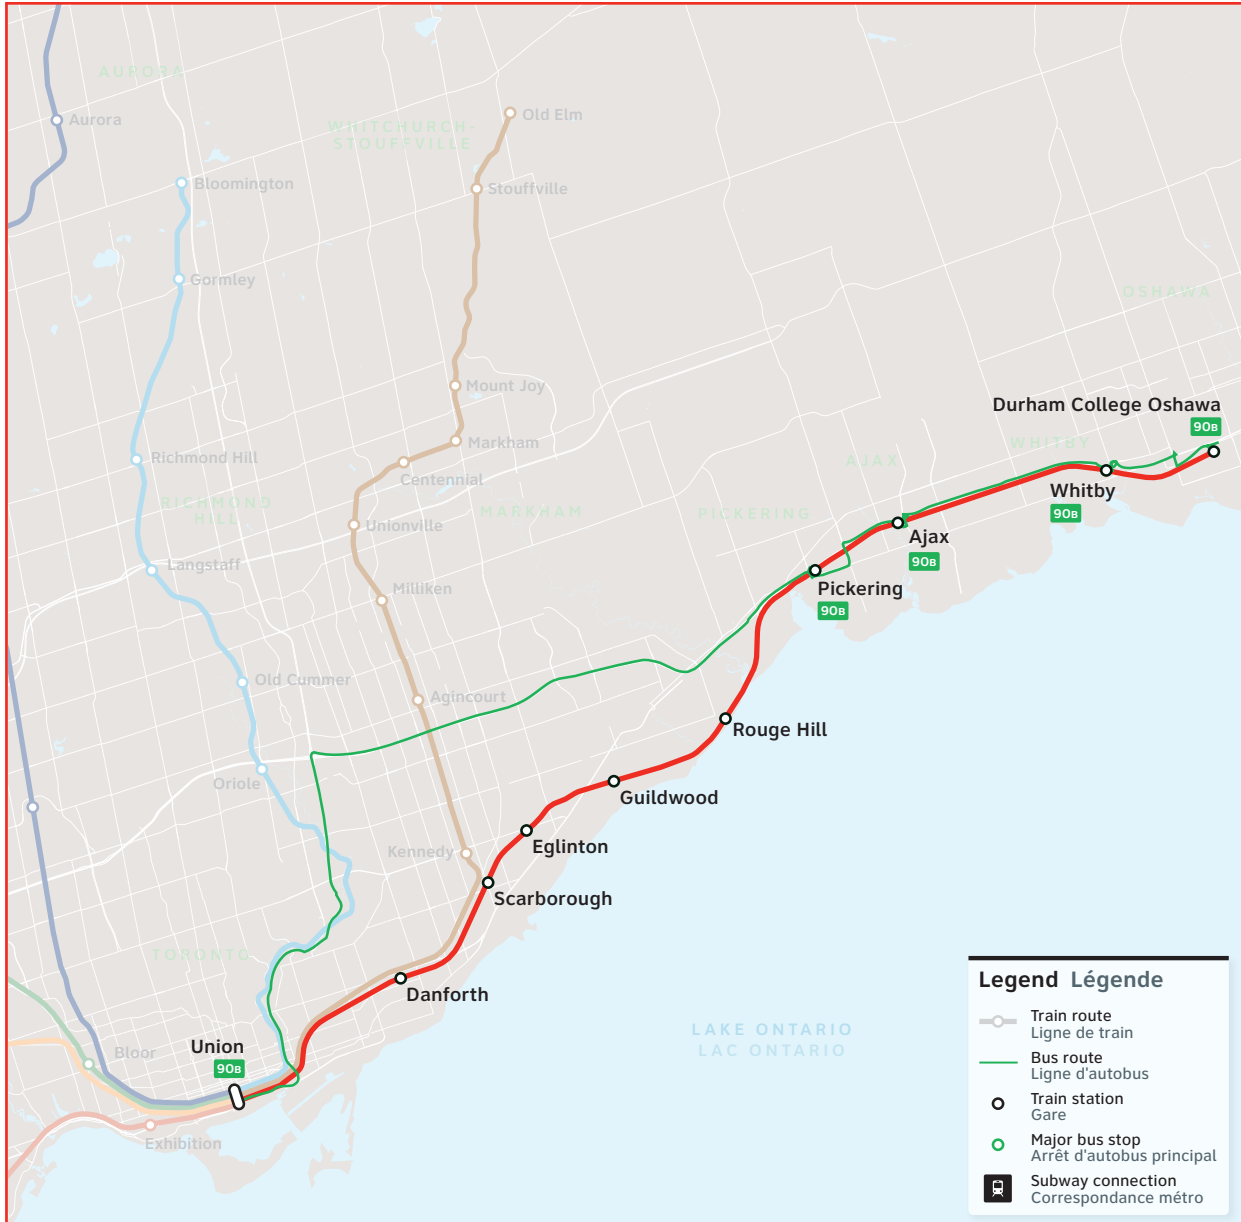

90B

Route numbers
Numéros des trajets

Lakeshore East

CONTACT US

1-888-438-6646
416-869-3200
TTY: #711 or call
1 (800) 855-0511

gotransit.com/schedules

@GOtransitLE

See Something?
Say Something.
24/7 Transit Safety Dispatch:
1-877-297-0642

LE 90B

- Durham College
- Oshawa GO
- Whitby GO
- Ajax GO
- Pickering GO
- Rouge Hill GO
- Guildwood GO
- Eglinton GO
- Scarborough GO
- Danforth GO
- Union Station

Daily / Quotidiennement

Includes GO Bus route 90B / Inclut
le trajet 90B d'autobus GO

Effective / À partir de:

18 AUGUST
AOÛT 2023

How to read our schedules

Step 1

Find the station or terminal you are departing from. Stops are listed across the top in the order they are served.

Step 2

The upper left corner tells you what day the schedule is for and the direction of travel.