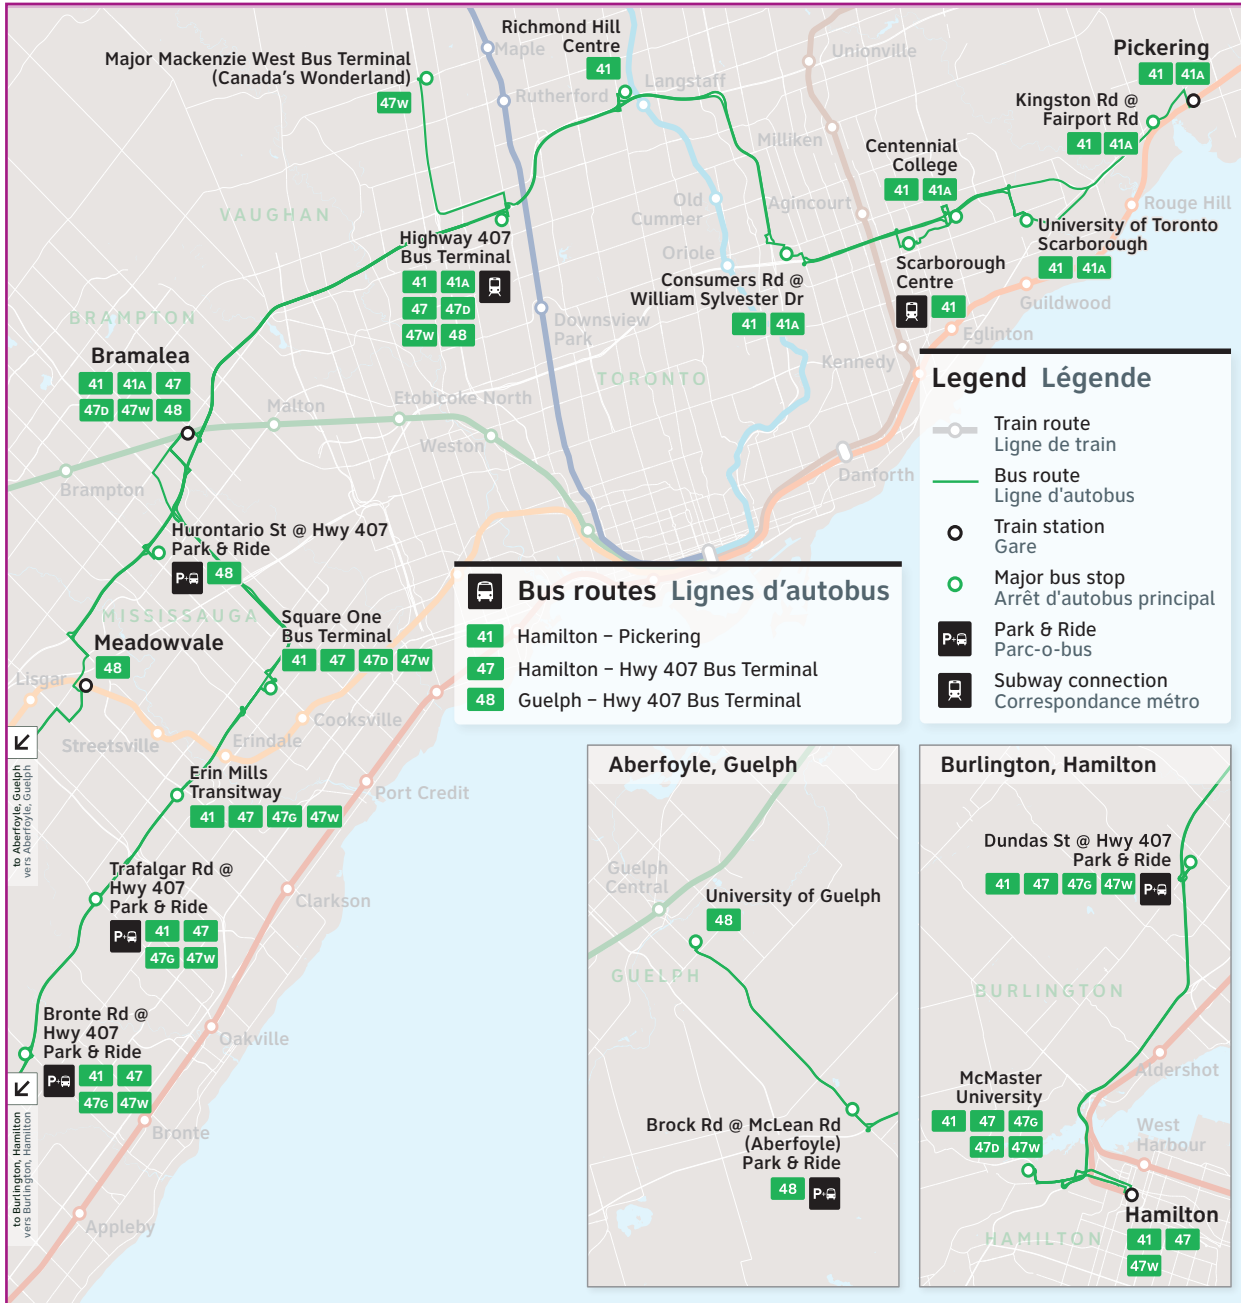

41-47-48

Route number
Numéro du trajet

Hamilton/Pickering

CONTACT US

1-888-438-6646
416-869-3200
TTY: #711 or call
1-800-855-0511

gotransit.com/schedules

@GOtransitBus

See Something?
Say Something.
24/7 Transit Safety Dispatch:
1-877-297-0642

- Hamilton
- Burlington
- Oakville
- Mississauga
- Brampton
- Vaughan
- Richmond Hill
- Scarborough
- Pickering

Daily / Quotidiennement

Includes GO Bus routes 41, 45, 47,
48 / Inclut les trajets 41, 45, 47, 48
d'autobus GO

Effective / À partir de:

24 JUNE 2023
24 JUIN 2023

How to read our schedules

Step 1

Find the station or terminal you are departing from. Stops are listed across the top in the order they are served.

Step 2

The upper left corner tells you what day the schedule is for and the direction of travel.

Step 3

Look across the rows for available departure times.

Step 4

Not all trains or buses stop at every station. If you see → the train or bus will not stop at that station.