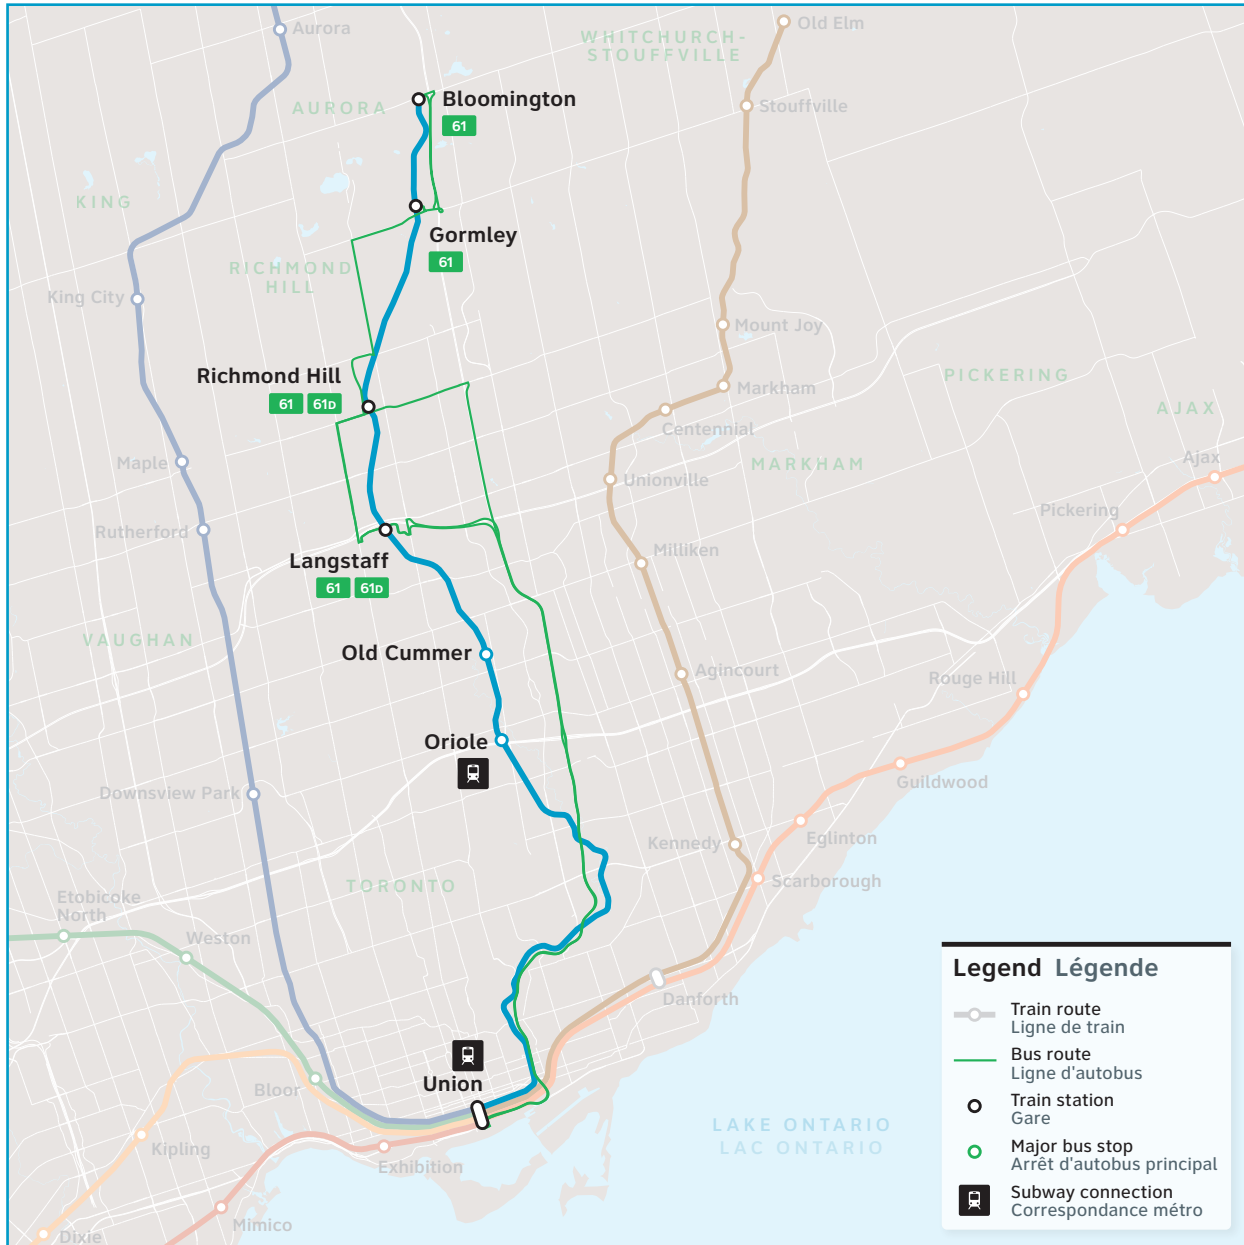

61

Route number
Nombre d'itinéraire

Richmond Hill

CONTACT US

1-888-438-6646
416-869-3200
TTY: #711 or call
1-800-855-0511

gotransit.com/schedules

@GOtransitRH
@GOtransitBus

See Something?
Say Something.
24/7 Transit Safety Dispatch:
1-877-297-0642

RH 61

Daily / Quotidiennement

Includes GO Bus routes 61 / Inclut les routes 61 d'autobus GO

Effective / À partir de:
24 JUNE / **2023**
JUN /

How to read our schedules

Step 1

Find the station or terminal you are departing from. Stops are listed across the top in the order they are served.