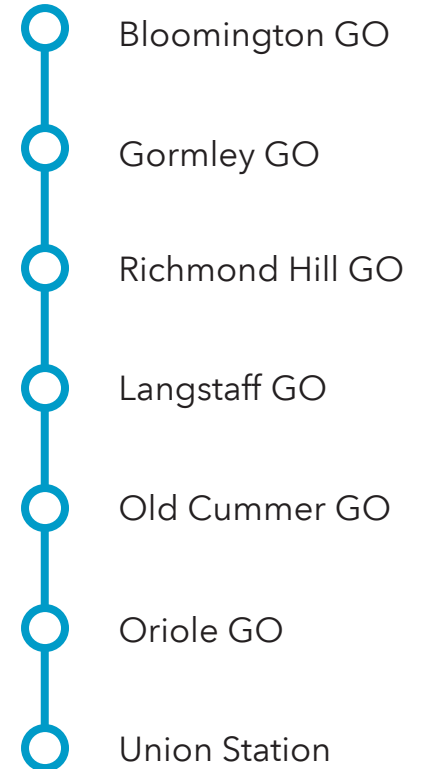

61

Route number
Nombre d'itinéraire

Richmond Hill

CONTACT US

1-888-438-6646
416-869-3200
TTY: #711 or call
1-800-855-0511

gotransit.com/schedules

@GOtransitRH
@GOtransitBus

See Something?
Say Something.
24/7 Transit Safety Dispatch:
1-877-297-0642

prestocard.ca

Sign-up for email or
text alerts/ Inscrivez-
vous pour recevoir des
alertes par courriel ou
message texte.
gotransit.com/OnTheGO

Richmond Hill

GO Train and Bus Schedule/
Horaire des trains et des autobus GO

RH 61

Daily / Quotidiennement

Includes GO Bus routes 61 / Inclut les routes 61 d'autobus GO

Effective / À partir de:
24 JUNE / **2023**
JUN /

How to read our schedules

Step 1

Find the station or terminal you are departing from. Stops are listed across the top in the order they are served.

Schedule times shown in 24-hour clock

Midnight to noon
00 01 - 12 00
Noon to midnight
12 01 - 24 00

Legend

 Train trips

 Bus trips

→ Trip does not serve this location.

 GO Train service is accessible to passengers using mobility devices at this location.