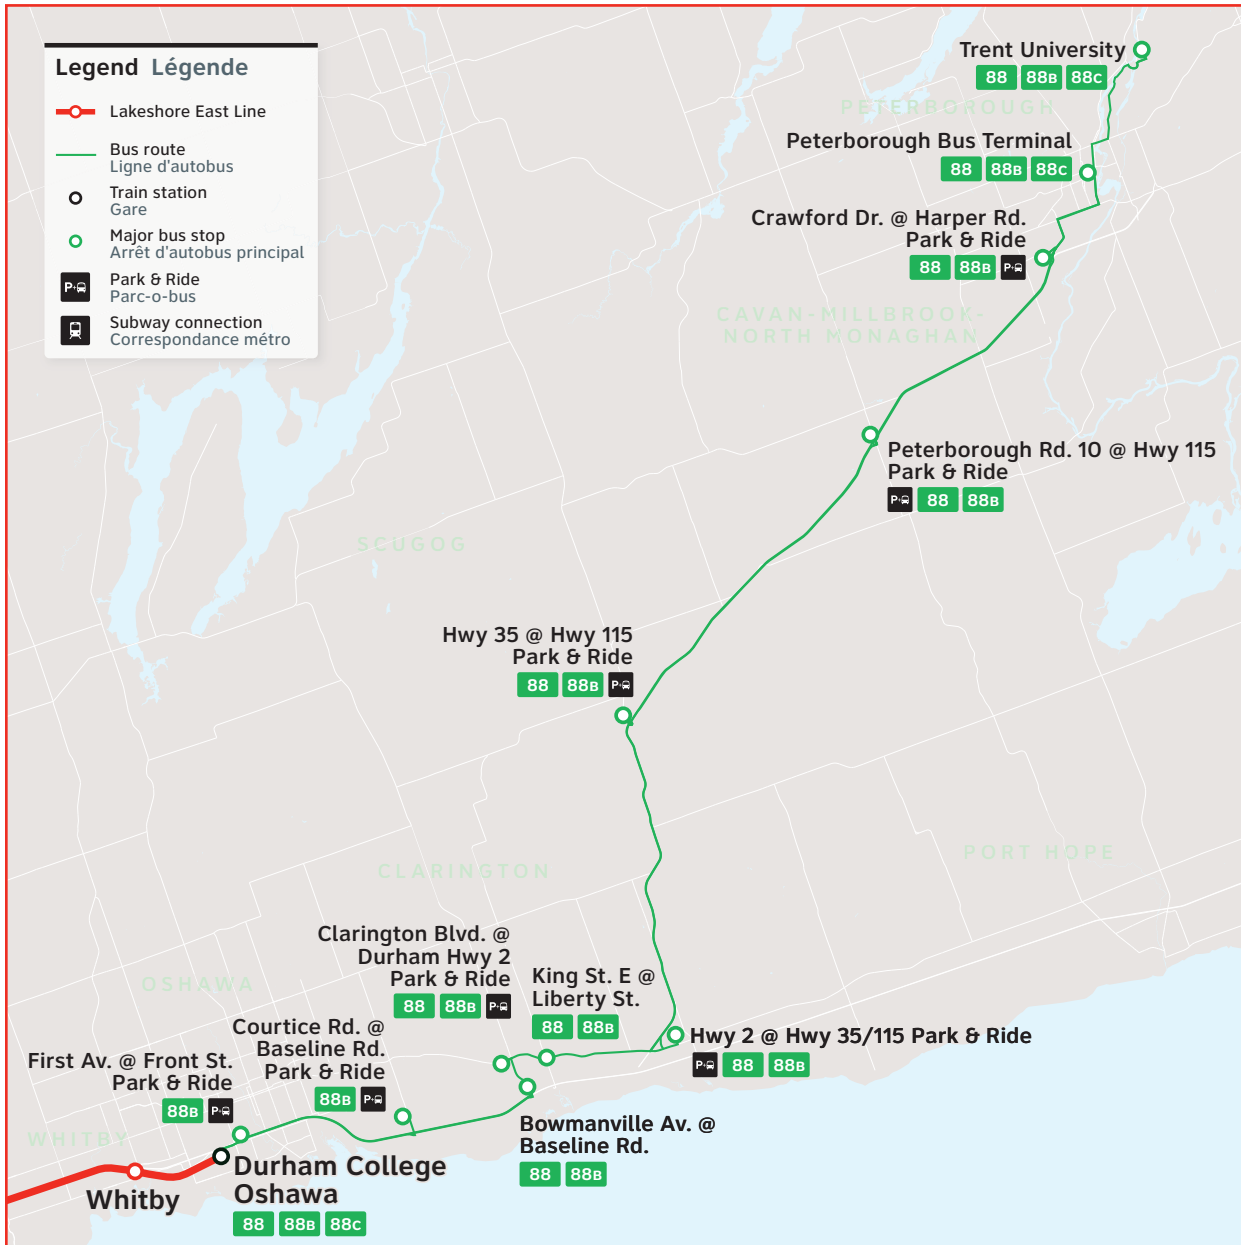

88

Route number
Numéro du trajet

Peterborough/Oshawa

CONTACT US

- 1-888-438-6646
416-869-3200
TTY: #711 or call
1-800-855-0511
- gotransit.com/schedules
- @GOtransitBus
- See Something?
Say Something.
24/7 Transit Safety Dispatch:
1-877-297-0642
- prestocard.ca
- Sign-up for email or text alerts/ Inscrivez-vous pour recevoir des alertes par courriel ou message texte.
gotransit.com/OnTheGO

Peterborough/ Oshawa

GO Train and Bus Schedule/
Horaire des trains et des autobus GO

- Trent University
- Peterborough Bus Terminal
- Crawford Rd. @ Harper Rd.
- Peterborough Rd. 10 @ Hwy.115 Park & Ride
- Hwy.35 @ Hwy.115 Park & Ride
- Hwy.2 @ Hwy.35/115 Park & Ride
- Durham College Oshawa GO
- Union Station

Daily / Quotidiennement

Includes GO Bus route 88/ Inclut le trajet 88 d'autobus GO
Includes Lakeshore East GO Train
Inclut le train GO Lakeshore East

Effective / À partir de:

21 OCTOBER
OCTOBRE 2023

How to read our schedules

Step 1

Find the station or terminal you are departing from. Stops are listed across the top in the order they are served.

Step 2

The upper left corner tells you what day the schedule is for and the direction of travel.