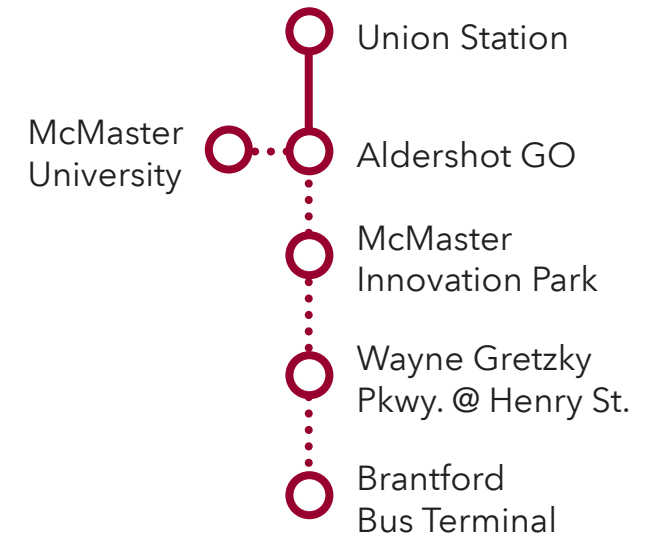

15

Route number
Numéro du trajet

Brantford / Burlington

CONTACT US

 1-888-438-6646
416-869-3200
TTY: #711 or call
1-800-855-0511

 gotransit.com/schedules

 @GOtransitLW
@GOtransitBus

 See Something?
Say Something.
24/7 Transit Safety Dispatch:
1-877-297-0642

 prestocard.ca

 Sign-up for email or
text alerts/ Inscrivez-
vous pour recevoir des
alertes par courriel ou
message texte.
gotransit.com/OnTheGO

Brantford/ Burlington

GO Train and Bus Schedule/
Horaire des trains et des autobus GO

15

Daily / Quotidiennement

Includes GO Bus route 15 /
Inclut le trajet 15 d'autobus GO

Effective / À partir de:

2 SEPTEMBER
SEPTEMBRE **2023**

How to read our schedules

Step 1

Find the station or terminal you are departing from. Stops are listed across the top in the order they are served.