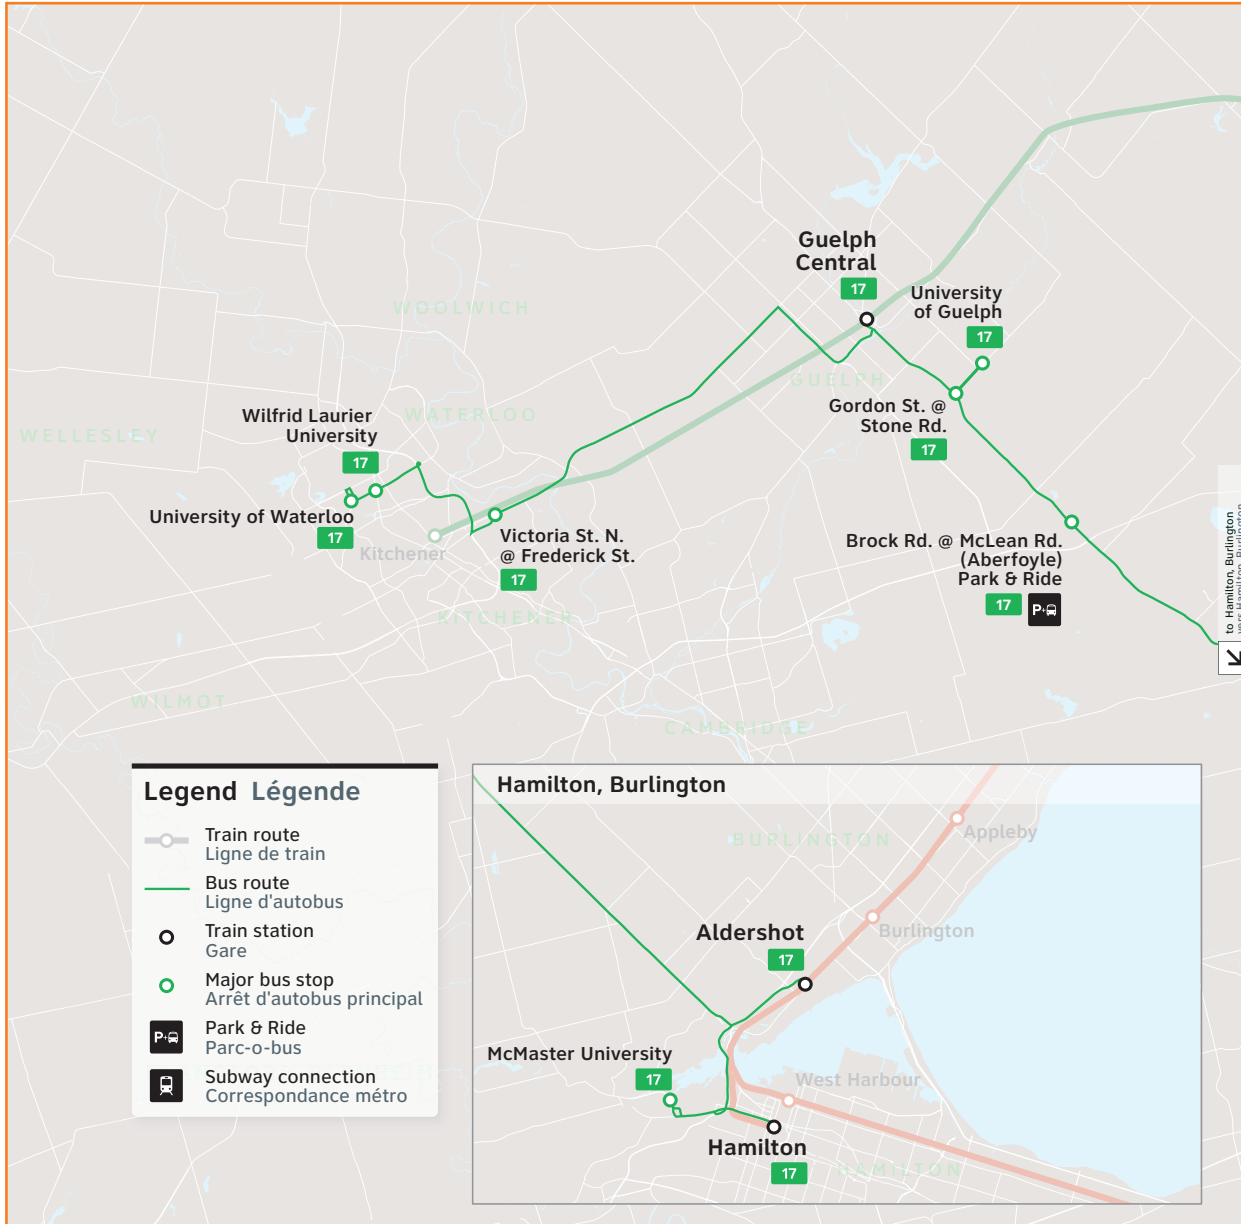

17

Route number
Nombre d'itinéraire

Waterloo/Hamilton

CONTACT US

1-888-438-6646
416-869-3200
TTY: #711 or call
1-800-855-0511

gotransit.com/schedules

@GOtransitBus

See Something?
Say Something.
24/7 Transit Safety Dispatch:
1-877-297-0642

- University of Waterloo
- Wilfrid Laurier University
- Victoria St. @ Frederick St.
- Guelph Central GO
- University of Guelph
- Brock Rd. @ McLean Rd.
- Aldershot GO
- McMaster University
- Hamilton GO Centre

Daily / Quotidiennement

Includes GO Bus routes 17 / Inclut les routes 17 d'autobus GO

Effective / À partir de:

2 SEPTEMBER
SEPTEMBRE **2023**

How to read our schedules

Step 1

Find the station or terminal you are departing from. Stops are listed across the top in the order they are served.

Schedule times shown in 24-hour clock

Midnight to noon
00 01 - 12 00
Noon to midnight
12 01 - 24 00

Legend

 Bus trips

→ Trip does not serve this location.

 GO Bus service is accessible to passengers using mobility devices at this location.