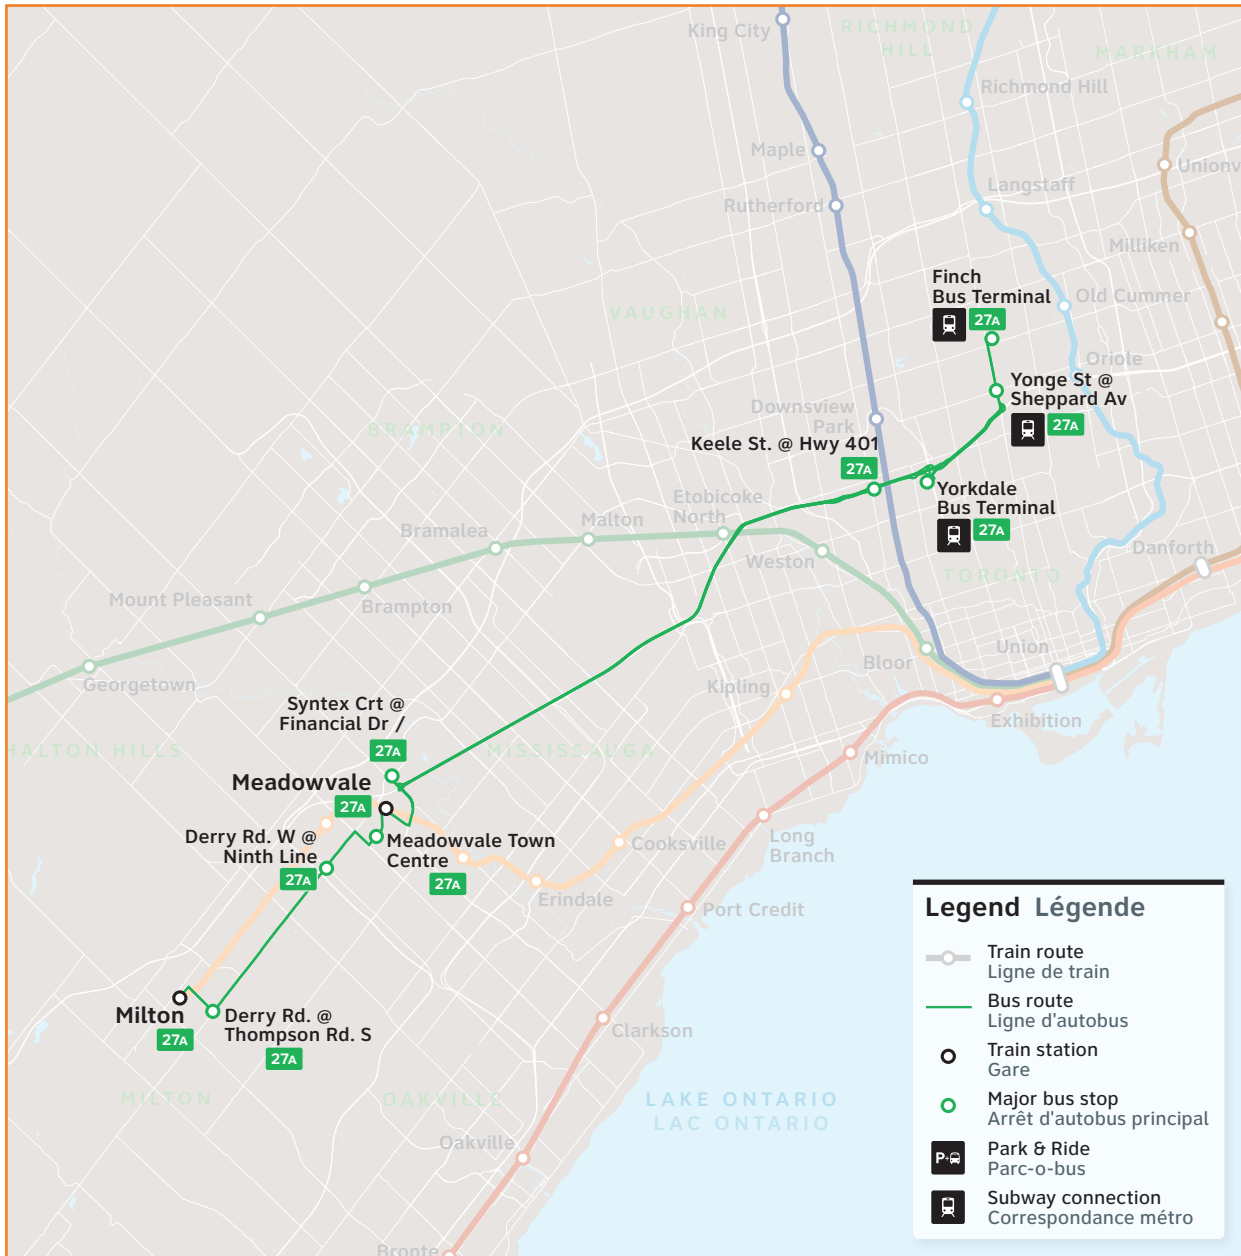

# 27

Route number  
Nombre d'itinéraire

# Milton/North York

## Daily / Quotidiennement

Includes GO Bus routes 27 / Inclut les routes 27 d'autobus GO

Effective / À partir de:

2 SEPTEMBER  
SEPTEMBRE 2023

## Legend

 Bus trips

→ Trip does not serve this location.

 GO Bus service is accessible to passengers using mobility devices at this location.

 Parking available.