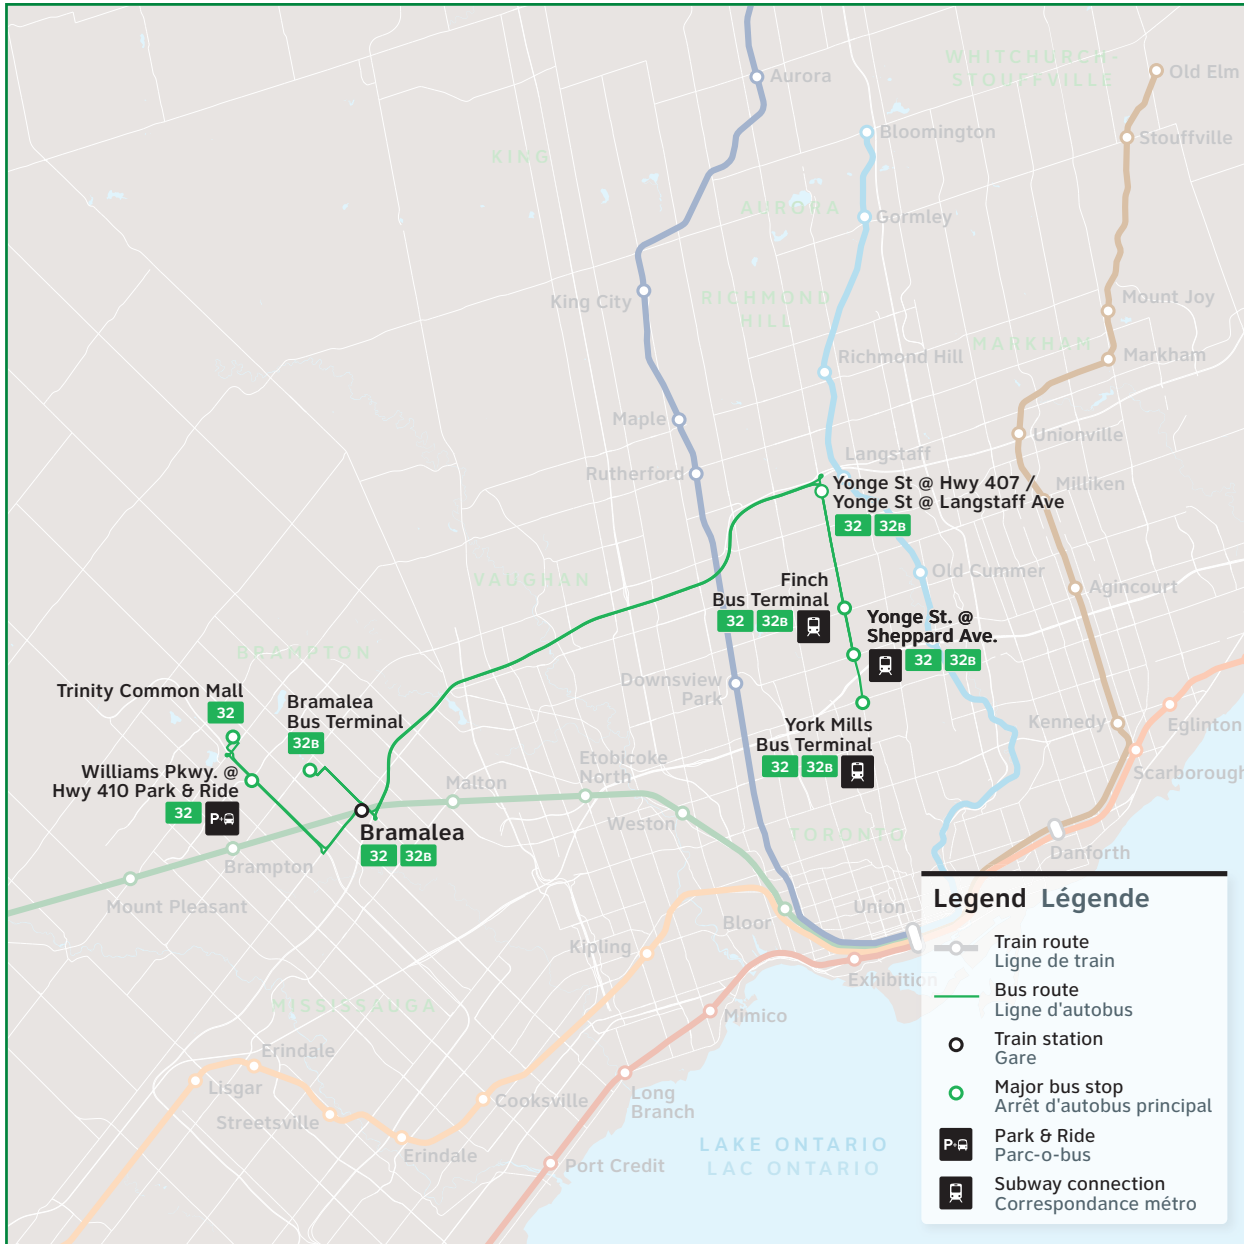

32 Route number
Nombre d'itinéraire

Brampton Trinity Common/ North York

CONTACT US

1-888-438-6646
416-869-3200
TTY: #711 or call
1-800-855-0511

gotransit.com/schedules

@GOtransitBus

See Something?
Say Something.
24/7 Transit Safety Dispatch:
1-877-297-0642

prestocard.ca

Sign-up for email or
text alerts/ Inscrivez-
vous pour recevoir des
alertes par courriel ou
message texte.
gotransit.com/OnTheGO