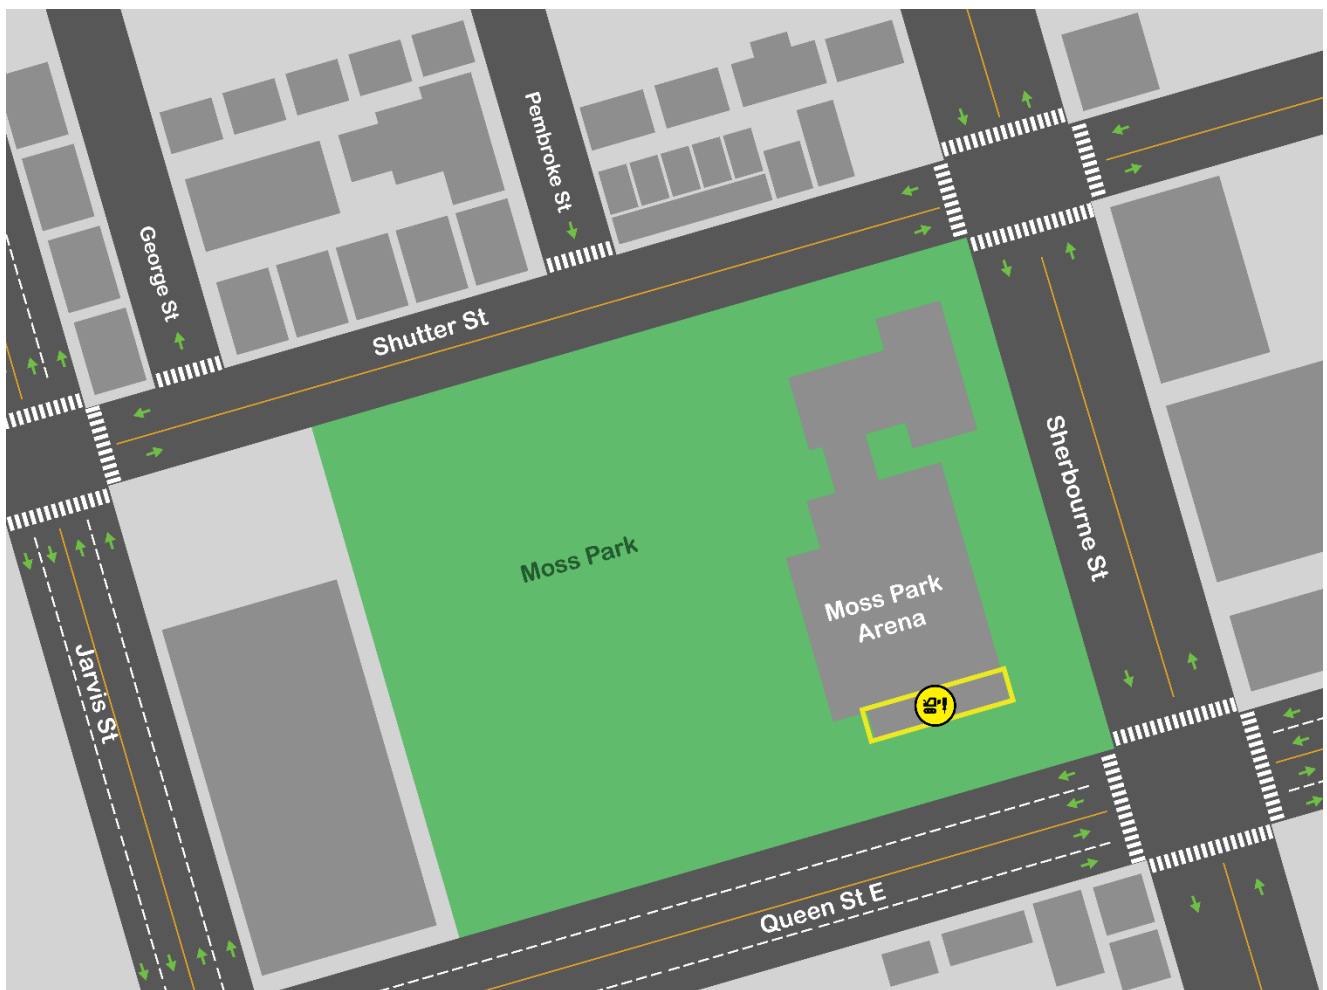

Overnight borehole drilling at Moss Park

Expected start date: As early as September 3, 2023

Expected completion: October 20, 2023

Hours of work: Overnight from 11 p.m. to 7 a.m.

Borehole work area

PLEASE SEE BACK OF NOTICE FOR MORE DETAILS