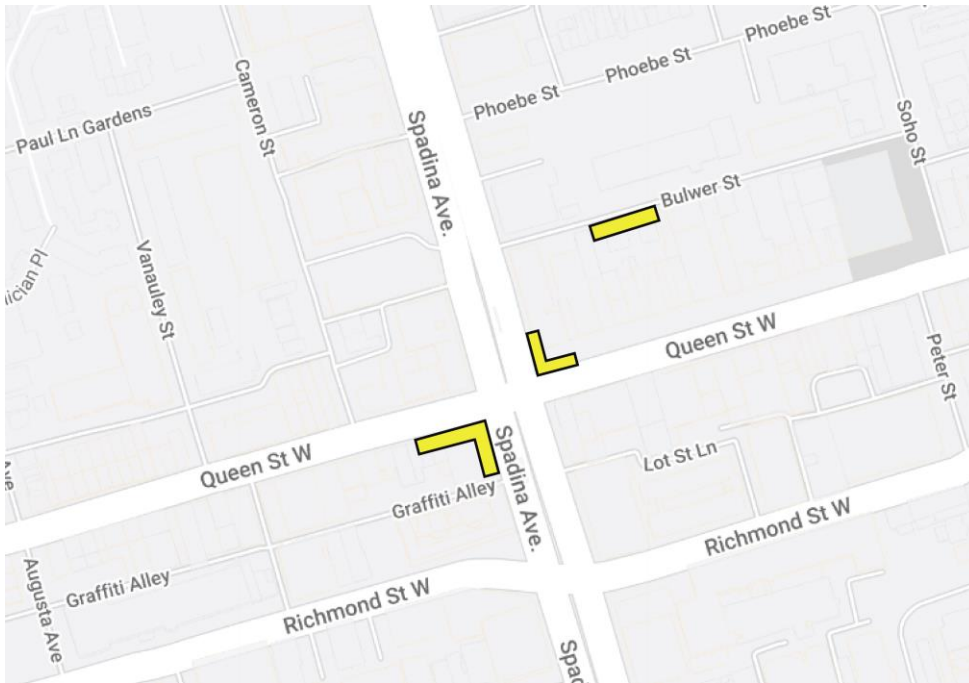

Tree removal and maintenance near Queen Street West and Spadina Avenue

Expected start date: As early as September 20, 2023

Expected duration: Up to 2 weeks

Hours of work: Weekdays from 7 a.m. to 7 p.m.

Please read other side for detailed construction information

What is happening?

- Nine trees will be removed between the northeast and southwest corners of Queen and Spadina to provide additional space for construction of the new station buildings.
- Approximately seven trees hanging over Bulwer St will be trimmed to ensure the safety of the roadway during the construction period.

About the Ontario Line

- 15.6-kilometre subway line that will make it faster and easier to travel within Toronto and beyond.
- 15 stops and more than 40 transit connections, including GO, TTC, and more.
- Approximately 40 minutes from one end of the line to the other.
- 28,000 fewer cars on the road each day.