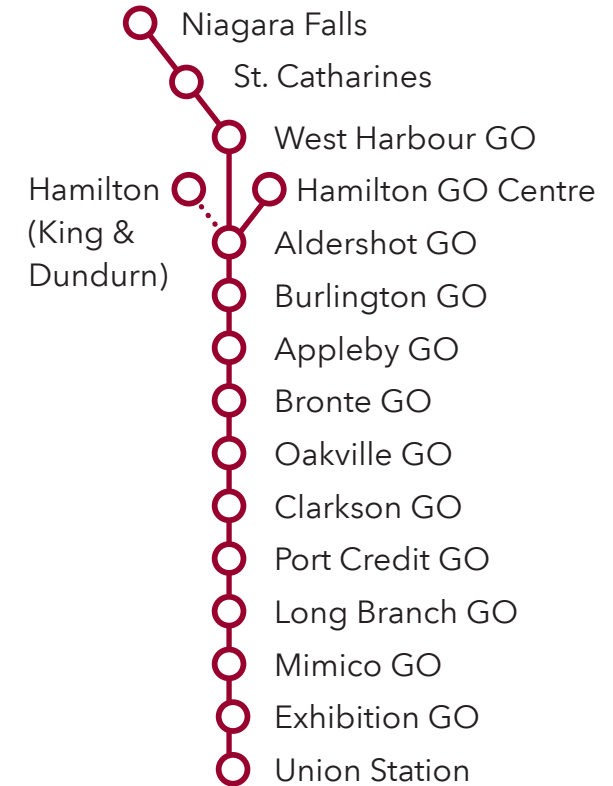

01 - 18

Route numbers
Numéros des trajets

Lakeshore West

CONTACT US

1-888-438-6646
416-869-3200
TTY: #711 or call
1-800-855-0511

[gotransit.com/schedules](https://www.gotransit.com/schedules)

@GOtransitLW

See Something?
Say Something.
24/7 Transit Safety Dispatch:
1-877-297-0642

Lakeshore West

GO Train and Bus Schedule/
Horaire des trains et des autobus GO

LW 18

Daily / Quotidiennement
Includes GO Bus route 18 /
Inclut le trajet 18 d'autobus GO

Effective / À partir de:

2 DECEMBER 2023
DECEMBRE

How to read our schedules

Step 1

Find the station or terminal you are departing from. Stops are listed across the top in the order they are served.

Step 2

The upper left corner tells you what day the schedule is for and the direction of travel.