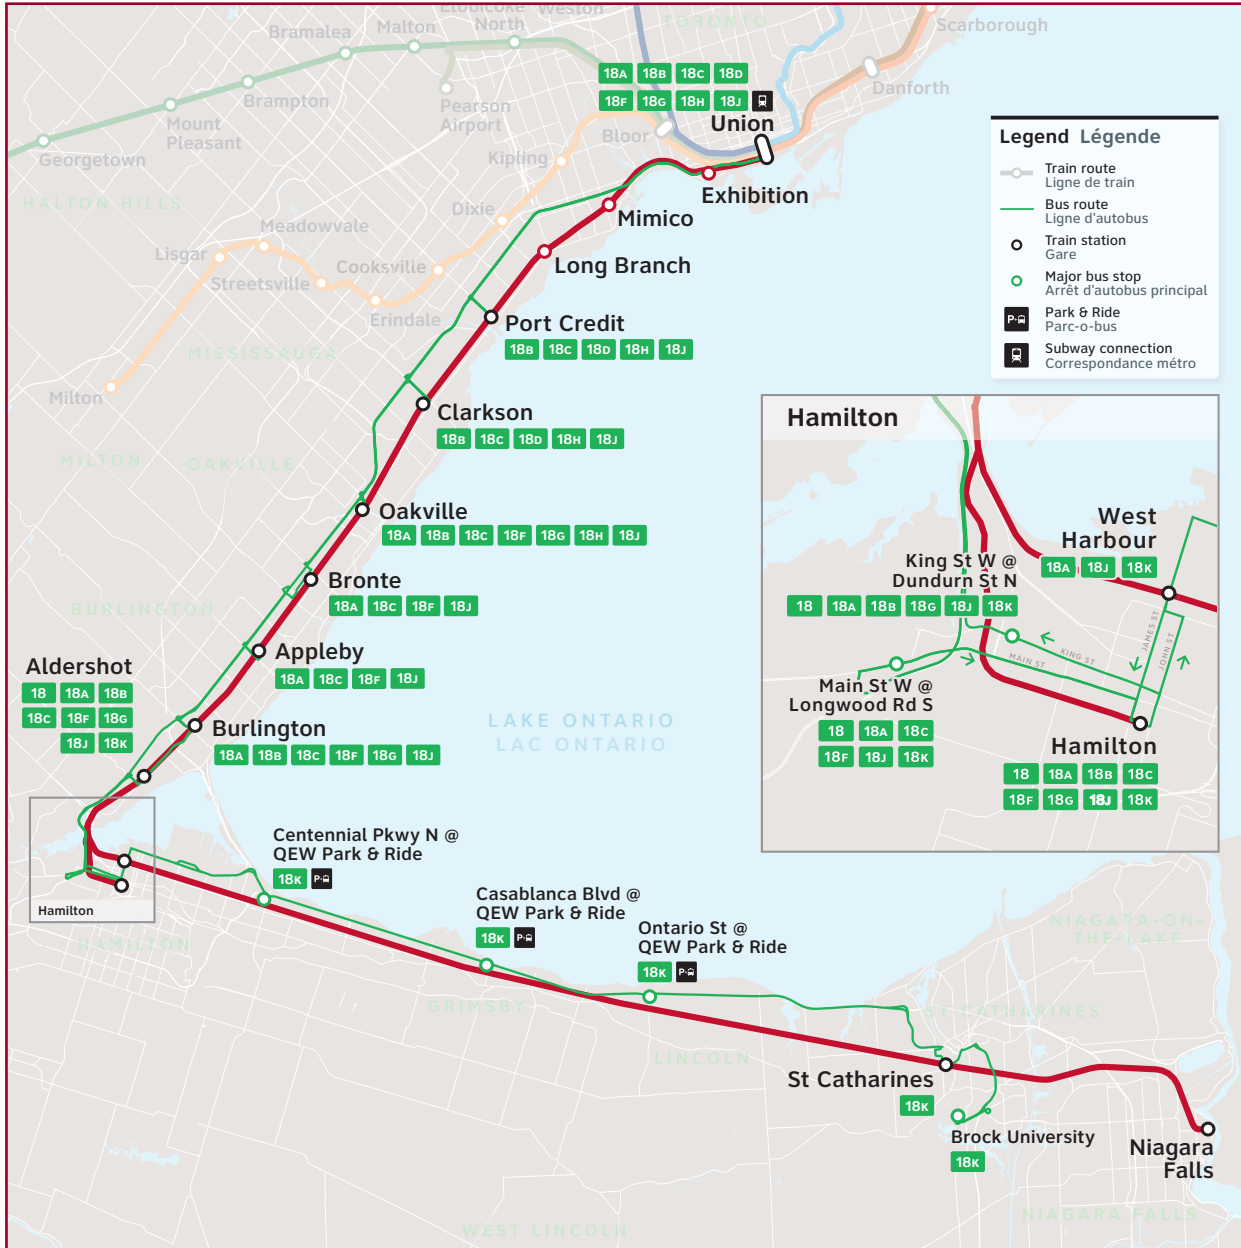

01 - 18

Route numbers
Numéros des trajets

Lakeshore West

CONTACT US

1-888-438-6646
416-869-3200
TTY: #711 or call
1-800-855-0511

[gotransit.com/schedules](https://www.gotransit.com/schedules)

@GOtransitLW

See Something?
Say Something.
24/7 Transit Safety Dispatch:
1-877-297-0642

Lakeshore West

GO Train and Bus Schedule/
Horaire des trains et des autobus GO

LW 18

Daily / Quotidiennement
Includes GO Bus route 18 /
Inclut le trajet 18 d'autobus GO

Effective / À partir de:

2 DECEMBER 2023
DECEMBRE

How to read our schedules

Step 1

Find the station or terminal you are departing from. Stops are listed across the top in the order they are served.

Step 2

The upper left corner tells you what day the schedule is for and the direction of travel.

Midnight to noon
00 01 - 12 00
Noon to midnight
12 01 - 24 00

Legend

 Train trips

 Bus trips

→ Trip does not serve this location.

↓ Check below for connecting trips.

 GO Train service is accessible to passengers using mobility devices at this location.