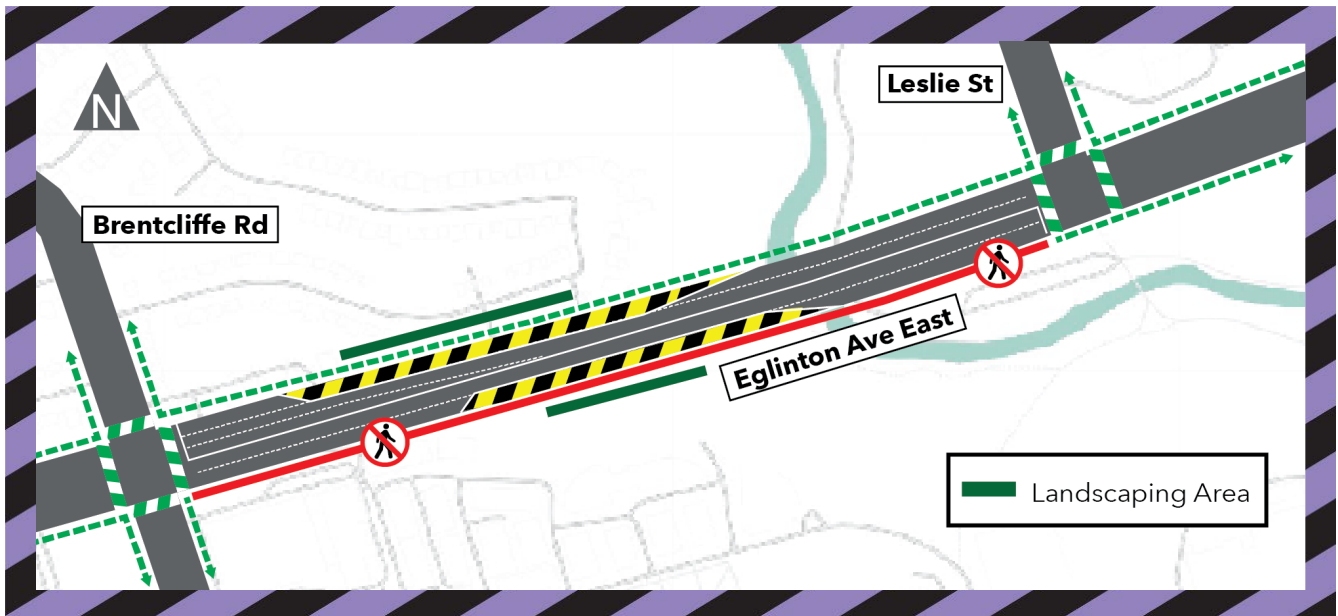

Updated: Guardrail Installation on Eglinton Avenue East between Brentcliffe Road and Leslie Street

Wednesday, November 29, 2023

What Work is Taking Place?

As early as Wednesday, November 29, 2023, crews will be performing guardrail installations on the south side of Eglinton Avenue East, between Brentcliffe Road and Leslie Street. To facilitate this work safely, the sidewalk on the south side of the Eglinton Avenue East, between Brentcliffe Road and Leslie Street, will be restricted. Pedestrians will be directed to the sidewalk on the North side of Eglinton Avenue East. No changes to the current traffic

configuration are expected as a result of this work. Lane reductions will remain in place for other ongoing landscaping works in the area. **This work is expected to take place on Monday - Friday, between 7:00 a.m. and 5:00 p.m. for approximately two (2) weeks. Upon completion of this work, short term lane reductions may be required to facilitate special activities.**

What to Expect

Temporary closure of the sidewalk on the south side of Eglinton Avenue East, between Brentcliffe Road and Leslie Street. Noise from construction activities can be expected.

HOURS OF WORK

- As early as Wednesday, November 29, 2023, for approximately two (2) weeks.
- This work is expected to take place on Monday - Friday, between 7:00 a.m. and 5:00 p.m.
- This work may be rescheduled or delayed due to inclement weather and/or unforeseen circumstances.
- Work may be longer or shorter than expected.

- The sidewalk on the south side of the Eglinton Avenue East, between Brentcliffe Road and Leslie Street, will be restricted.
- Pedestrians will be directed to use the north sidewalk.

TRANSIT INFORMATION