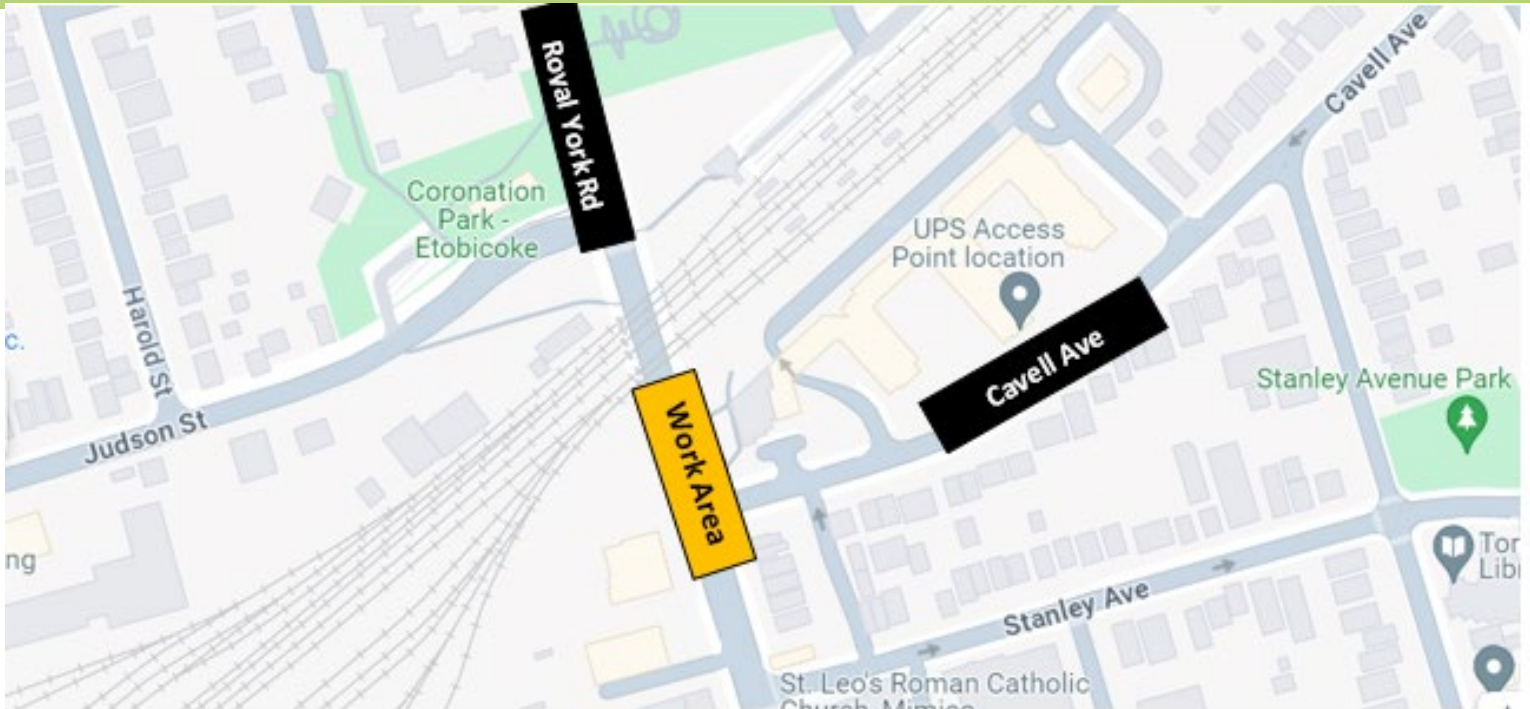

# Utility Work- Royal York Rd Cavell Ave January 4<sup>th</sup> to January 5<sup>th</sup>

Figure 1: A map depicted the approximate work zone. Not to scale. For illustrative purposes only.

## What Is Happening

There will be an upcoming utility work taking place at Royal York Rd and Cavell Ave in Etobicoke to remove the Beanfield cable that is crossing over the Lakeshore west corridor. Residents can expect elevated levels of noise. All efforts will be made to minimize community impacts.

## LOCATION OF WORK

- The work will take place at Royal York Rd and Cavell Ave