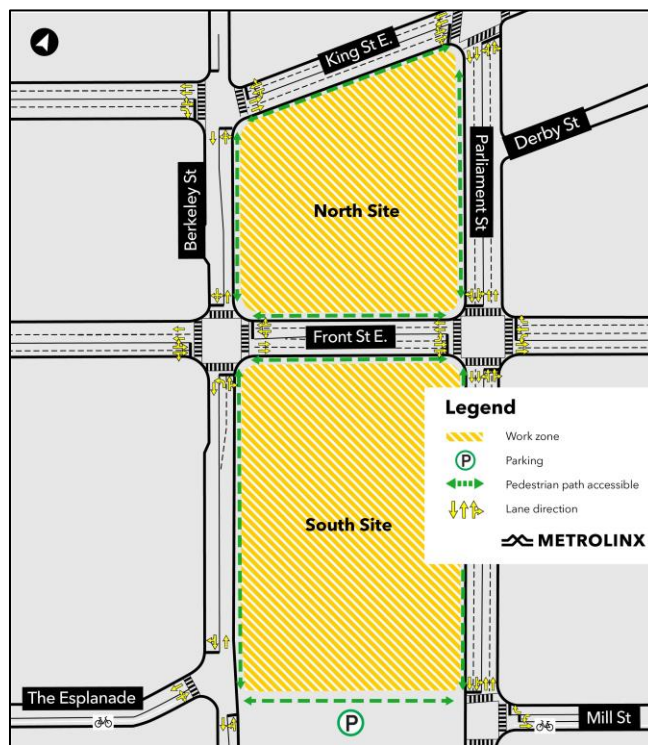

Update on Corktown Archaeological Investigations

Expected start date: January 25, 2024

Expected completion: Late Spring 2024

Hours of work: Monday to Saturday from 6 a.m. to 5 p.m.

Map of Work Area:

What is happening?

- Archaeological investigations, required by the Ministry of Citizenship and Culture (MCM), have been completed on the north site. The winter tent was removed on January 19, 2024.
- Investigations will continue at the south site location (265 Front Street East) and a winter tent will be installed.
- The tent is needed to keep the soil warm and dry so excavations can continue, while protecting the site from winter elements.