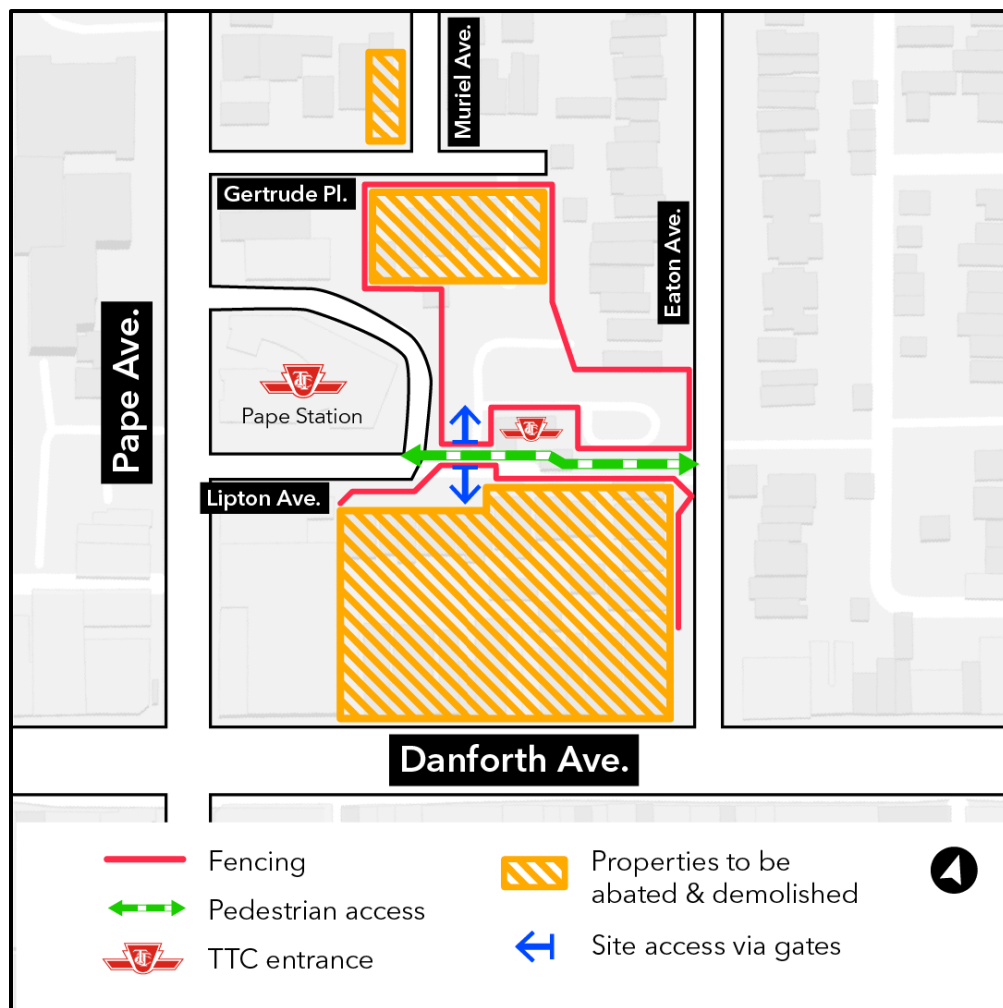

Demolition of buildings near Pape Station

Expected start date: As early as February 12, 2024

Expected duration: Five (5) months

Hours of work: Monday - Friday, 7:00 a.m. to 4:00 p.m.

What is happening?

- To accommodate construction activities for the Ontario Line, crews will demolish the properties outlined in the map above. These buildings are Metrolinx-owned properties near Pape Station.

- Starting as early as Monday, February 12, 2024, crews will begin the demolition of the buildings on the south side of Gertrude Place, the south side of Lipton Ave, the west side of Eaton Ave between Lipton Ave and Danforth Ave, and on the north side of Danforth Ave between Eaton Ave and 670 Danforth Ave.
- The buildings have been prepared for demolition with the removal of interior details.
- All work will take place Monday to Friday between 7:00 a.m. to 4:00 p.m. for approximately five (5) months.

What to Expect

- During demolition, noise from construction equipment including excavators, bobcats, and dump trucks can be expected.
- Pedestrian access between Pape Avenue and Eaton Avenue will be maintained via a passthrough along Lipton Avenue. Clear and defined walking paths will be maintained to ensure public safety.
- Short-term traffic interruptions can be expected while trucks and equipment enter and exit work zones; traffic control personnel will be present to direct vehicles and pedestrians.
- Construction equipment and materials will be secured within the work zones.
- Signage and safety barriers will be in place to delineate work zones.
- There will be no impacts to TTC bus or subway service from this work.
- This work may be delayed due to inclement weather and/or unforeseen circumstances.