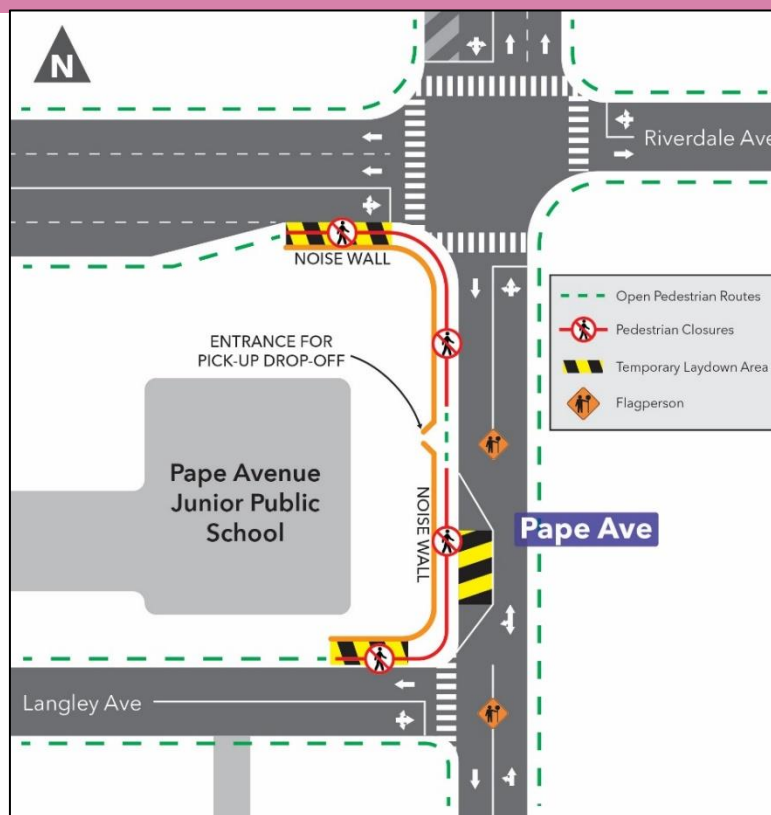

# Noise wall installation at Pape, Riverdale, and Langley Ave.

**Expected start date:** As early as December 23, 2023

**Expected duration:** **Until April 2024**

**Hours of work:** Weekdays from 7:00 a.m. to 7:00 p.m. and Saturday Dec 23.

## What is happening?

- As early as Saturday, December 23, tree pruning will take place for one day between the hours of 7 a.m. to 7 p.m. This work is required to ensure adequate clearance for the noise wall along the pedestrian closure.
- As early as Sunday, December 24, a noise attenuation wall with scaffolding is being installed adjacent to Pape Avenue Junior Public School along the west side of Pape Avenue from Riverdale Ave to Langley Ave, along the south side of Riverdale Ave (20 m) west of Pape Ave, and along the north side of Langley Ave (20 m) west of Pape Ave.

- A noise attenuation wall is being installed to mitigate disruption from upcoming utility relocation works that are required for the new Ontario Line subway.
- A telehandler will be used to lift the material needed for installation and a flatbed truck will be used to transport and deliver material to the construction site.
- During this work, there will be short-term lane closures required for material delivery that can be expected to ensure public safety.
- **During the extended timeline until April 2024, construction activities to finalize the noise wall will include door installation along Pape Ave, removal of materials from site, anti-climbing fence installation and other finishing activities.**
- **The noise wall will be maintained in an ongoing fashion, as necessary.**

#### Thorncliffe Park:

East York Town Centre

45 Overlea Blvd., Toronto, ON M4H 1C3

Unit 153 (across from the Rogers store)

General hours

- Monday to Friday: 9 a.m. to 5 p.m.

Disponible en français sur demande. Si vous êtes intéressé, veuillez envoyer un courriel à [ontarioline@metrolinx.com](mailto:ontarioline@metrolinx.com).