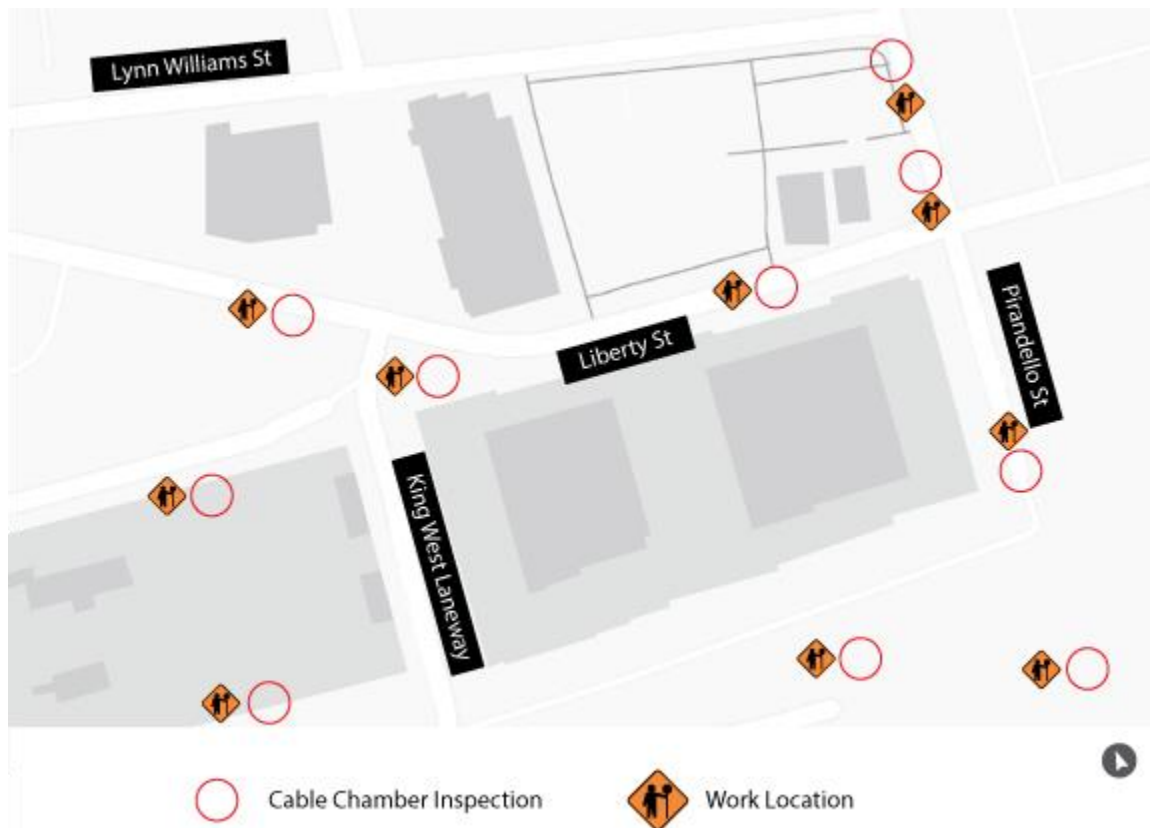

Map of work area:

What is happening?

To assist in construction of the Ontario Line connecting to Exhibition Station, crews will be undertaking several Toronto Hydro related cable utilities inspections in and around East Liberty Street and Pirandello Street, in Liberty Village.

- The work is done by accessing underground cable chambers to assess internal conditions, as ongoing construction of the Ontario Line and Exhibition Station takes place. Chamber inspections may take up to 5 days per location.
- Crews will restore roadway access once inspections are complete; the chamber lids (covers) will be put back into place.

What to expect

- There will be crew pick-up trucks parked at various cable chamber locations around Liberty Village, which will be protected and barriered by pylons, as work occurs.
- Large cable reels will be on-site through March 1st.
- Temporary lane closures will be needed as work progresses; work areas will only be temporarily fenced off.
- Work zone barriers (pylons/signs) will be present to clearly mark temporary work areas.
- Some weekend work may be required, depending on Toronto Hydro requests.
- Work may be postponed or rescheduled due to unforeseen circumstances.
- All necessary construction permits have been obtained.
- For more information about upcoming station work please see [metrolinx.com/Ontarioline](https://www.metrolinx.com/Ontarioline) or sign up for the e-newsletter

About the Ontario Line

- 15.6-kilometre subway line that will make it faster and easier to travel within Toronto and beyond.
- 15 stops and more than 40 connections to other transit, including GO train, subway, LRT, streetcar, and bus lines.
- Less than 30 minutes from one end of the line to the other.
- 28,000 fewer cars on the road each day.