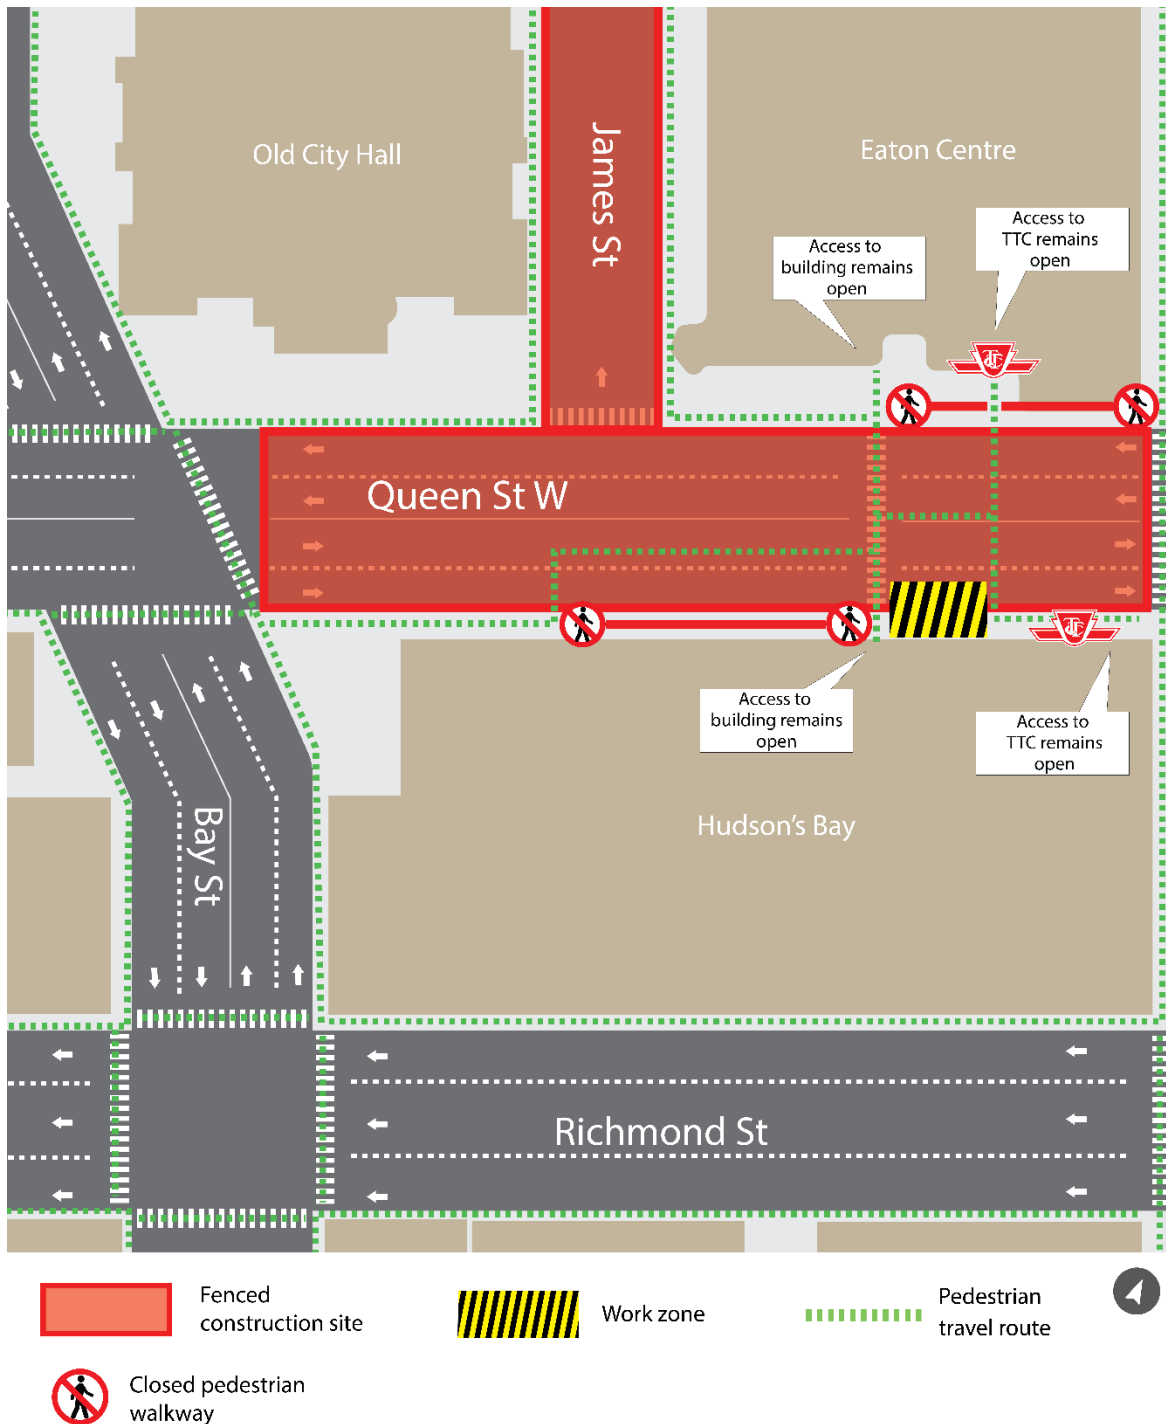

Ground testing near Hudson's Bay

Expected Start Date: March 18, 2024

Expected End Date: March 20, 2024

Planned work hours: Weekdays, overnight from 6:00 p.m. to 5:00 a.m.

Map of work area:

What is happening?

- To prepare for construction of the future Ontario Line subway access at Queen Station, construction crews will be conducting ground testing on Queen Street East to investigate the foundation and soil underneath the sidewalk.
- Crews will use a hydrovac to create a hole in the sidewalk, in order to extract, visualize and test visualize the ground underneath.
- Once works are complete, the area will be restored.