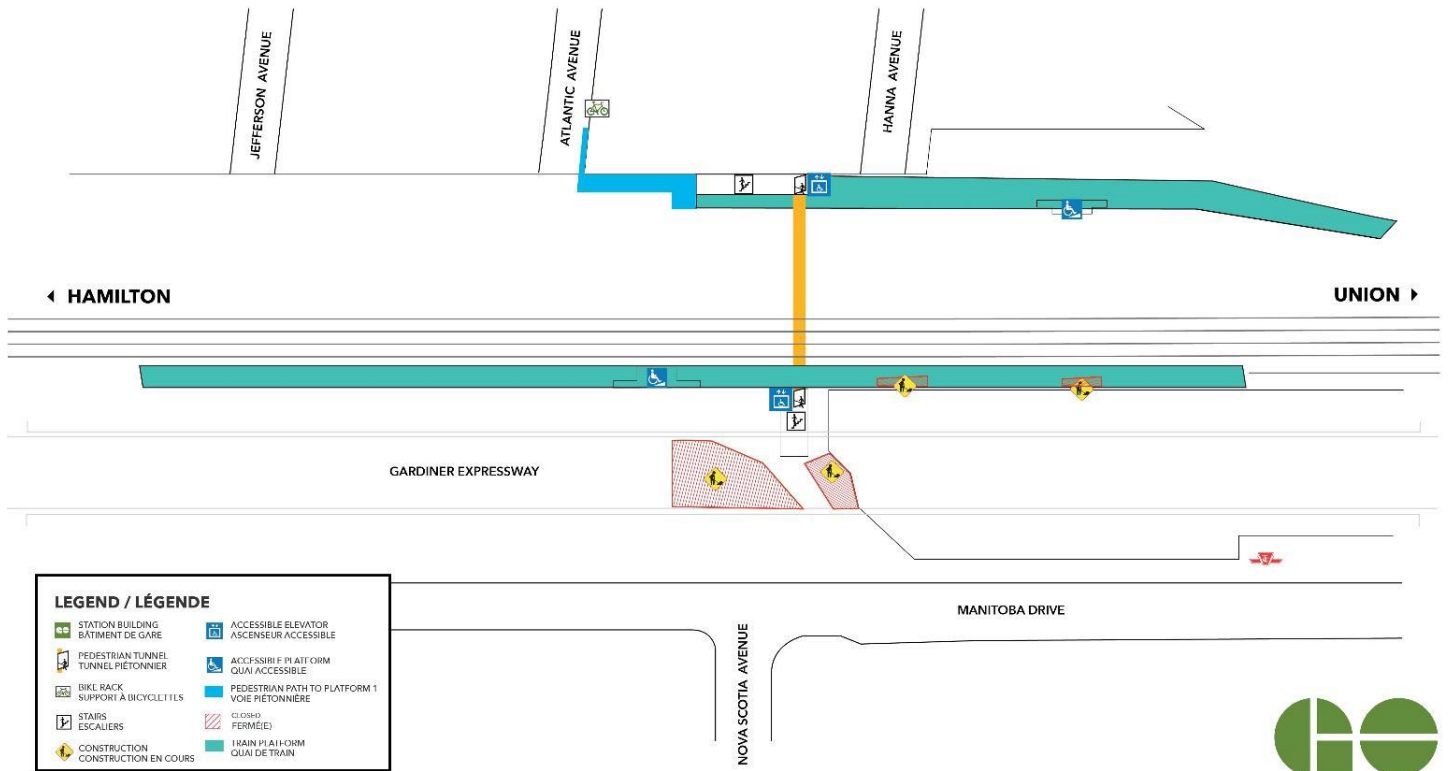

Rail Corridor Overnight Weekend Track Works near Exhibition Station

Expected start date: March 22, 2024, 11 p.m.

Expected duration: Three nights from 11 p.m - 4 a.m.

Expected completion date: March 25, 2024, 4 a.m.

Hours of work: Friday March 22 at 11 p.m. to Monday March 25 at 4 a.m.

Map of work area

Exhibition

What is happening?

- Works within the rail corridor at the current Exhibition GO Station are being undertaken to shift the existing track #2 further north. This work prepares the way for the future Exhibition Station that will serve both the Ontario Line subway as well as current and future GO Rail operations.
- Within the Metrolinx corridor between mile 1.8 and 2.3 track work will take place during a planned weekend track closure.
- Trains on the Lakeshore West line will be replaced by GO buses throughout the March 23-24 weekend.
- TTC Route 509 streetcars will provide service to and from Union Station.

What to expect

- Local residents can expect construction activity including noise at the tracks and lights to ensure safety for workers on site as tracks are realigned.
- The work being performed will require heavy rail equipment and operating machinery (dozers, welders and grinders.)
- Existing tracks will be lifted out of place and shifted to their realigned location. This rail track relocation is part of work to prepare for future island platform.

About the Ontario Line

- 15.6-kilometre subway line that will make it faster and easier to travel within Toronto and beyond.
- 15 stops and more than 40 connections to other transit, including GO train, subway, LRT, streetcar, and bus lines.
- Less than 30 minutes from one end of the line to the other.
- 28,000 fewer car trips each day.