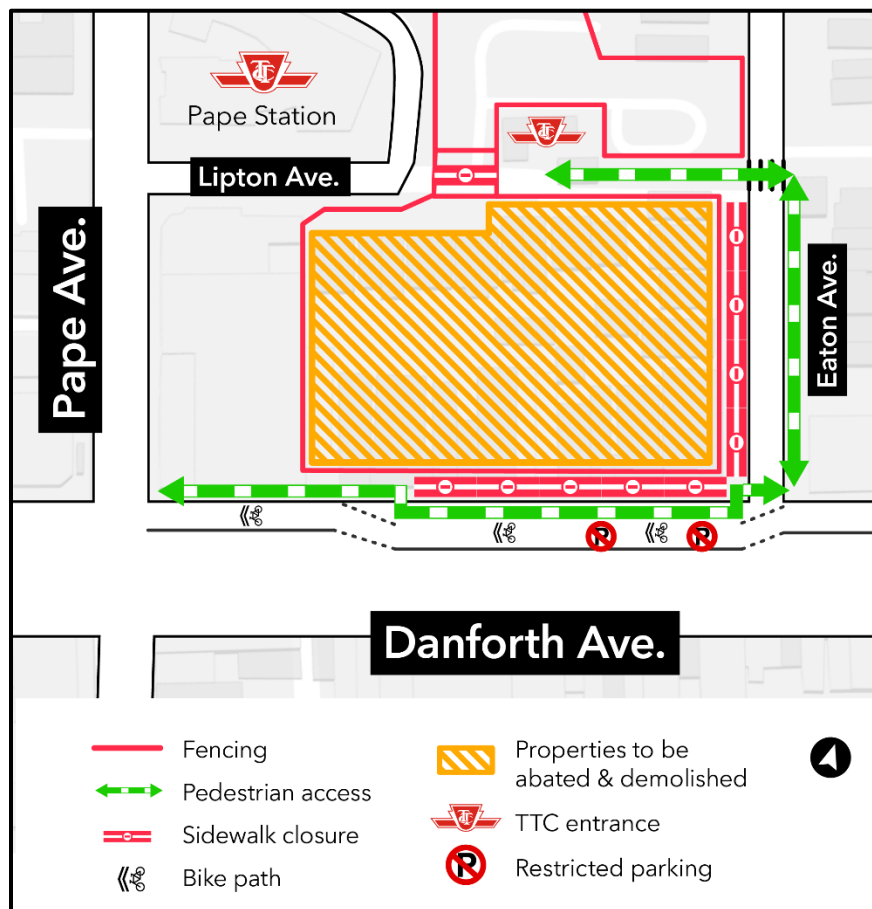

# Pedestrian access closed between Eaton and Lipton Avenues at Pape Station

Expected start date: Wednesday, March 27, 2024

## What is happening?

- Starting as early as Wednesday, March 27, 2024, crews will reconfigure the fencing surrounding the construction sites. **While access to Pape Station from Eaton Avenue will remain open, pedestrian access between Lipton Avenue and Eaton Avenue will be closed.**
- The closure will remain in place until September 2026.

- To accommodate construction activities for the Ontario Line, crews are demolishing the properties outlined in the map above. These buildings are Metrolinx-owned properties near Pape Station.

### Thornccliffe Park:

East York Town Centre

45 Overlea Blvd., Toronto, ON M4H 1C3

Unit 153 (across from the Rogers store)

General hours:

Monday to Friday, 9 a.m. to 5 p.m.