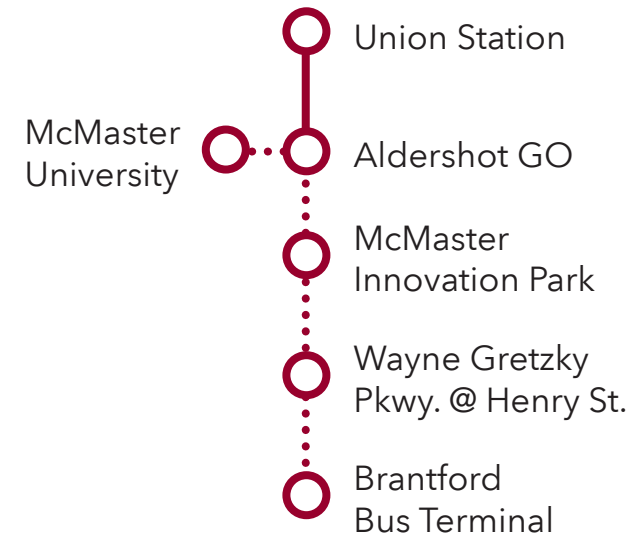

15

Route number
Numéro du trajet

Brantford / Burlington

CONTACT US

1-888-438-6646
416-869-3200
TTY: #711 or call
1-800-855-0511

gotransit.com/schedules

@GOtransitLW
@GOtransitBus

See Something?
Say Something.
24/7 Transit Safety Dispatch:
1-877-297-0642

prestocard.ca

Sign-up for email or
text alerts/ Inscrivez-
vous pour recevoir des
alertes par courriel ou
message texte.
gotransit.com/OnTheGO

Brantford/ Burlington

GO Train and Bus Schedule/
Horaire des trains et des autobus GO

15

Daily / Quotidiennement

Includes GO Bus route 15 /
Inclut le trajet 15 d'autobus GO

Effective / À partir de:

27 & 28 APRIL 2024

How to read our schedules

Step 1

Find the station or terminal you are departing from. Stops are listed across the top in the order they are served.