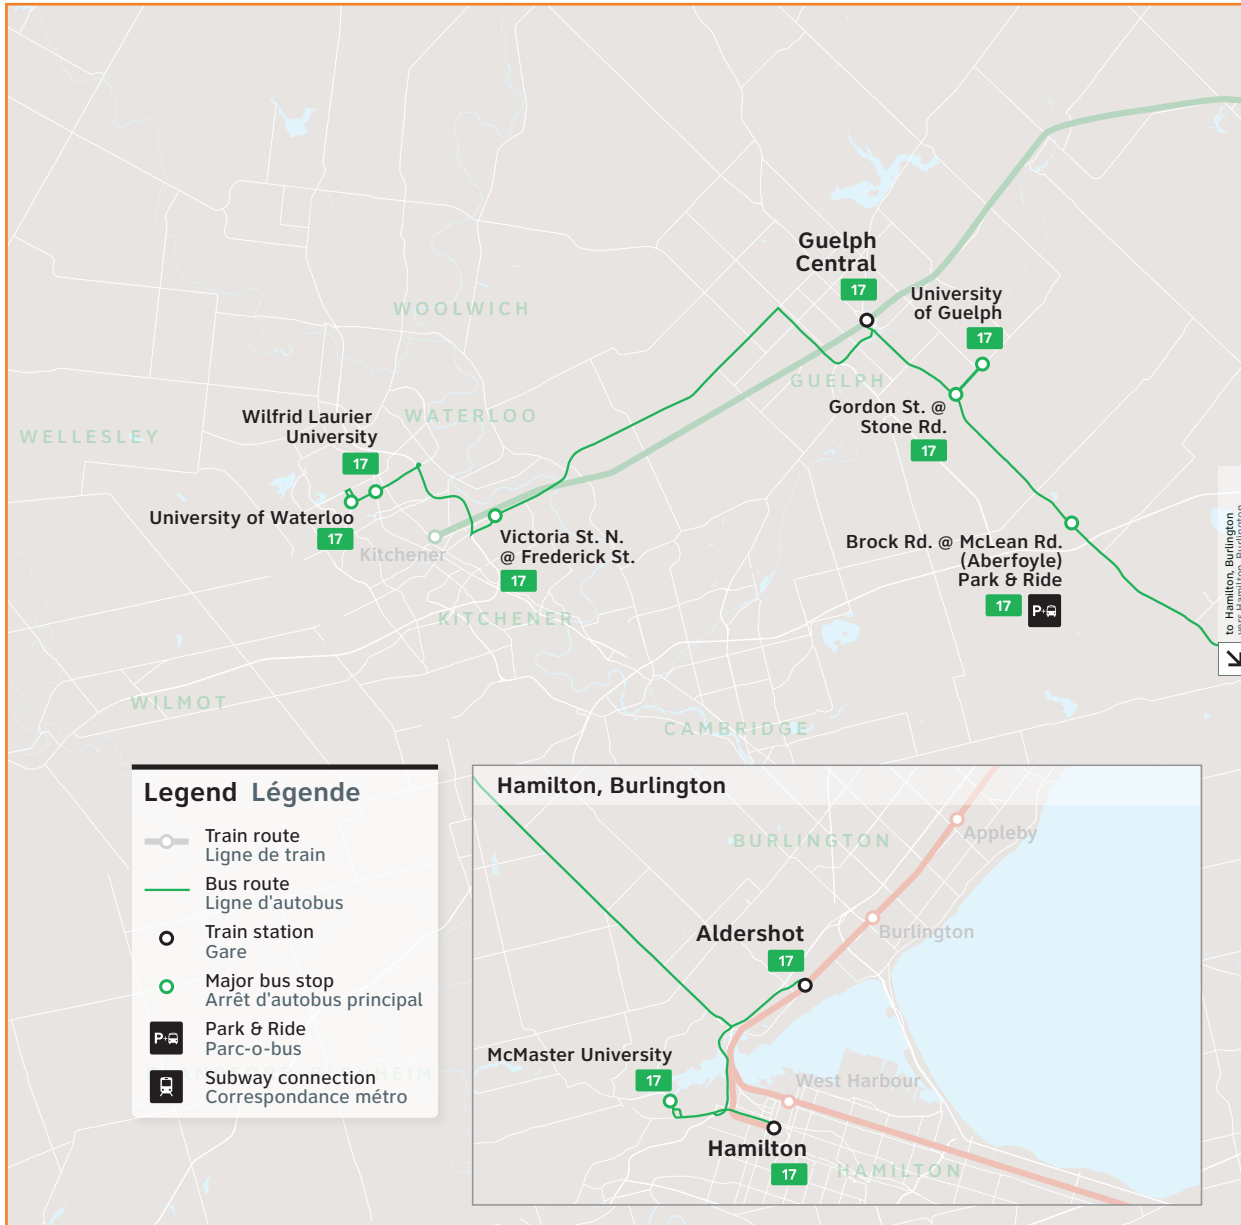

17

Route number
Nombre d'itinéraire

Waterloo/Hamilton

CONTACT US

1-888-438-6646
416-869-3200
TTY: #711 or call
1-800-855-0511

gotransit.com/schedules

@GOtransitBus

See Something?
Say Something.
24/7 Transit Safety Dispatch:
1-877-297-0642

- University of Waterloo
- Wilfrid Laurier University
- Victoria St. @ Frederick St.
- Guelph Central GO
- University of Guelph
- Brock Rd. @ McLean Rd.
- Aldershot GO
- McMaster University
- Hamilton GO Centre

Daily / Quotidiennement

Includes GO Bus routes 17 / Inclut les routes 17 d'autobus GO

Effective / À partir de:

27 APRIL
2024

How to read our schedules

Step 1

Find the station or terminal you are departing from. Stops are listed across the top in the order they are served.