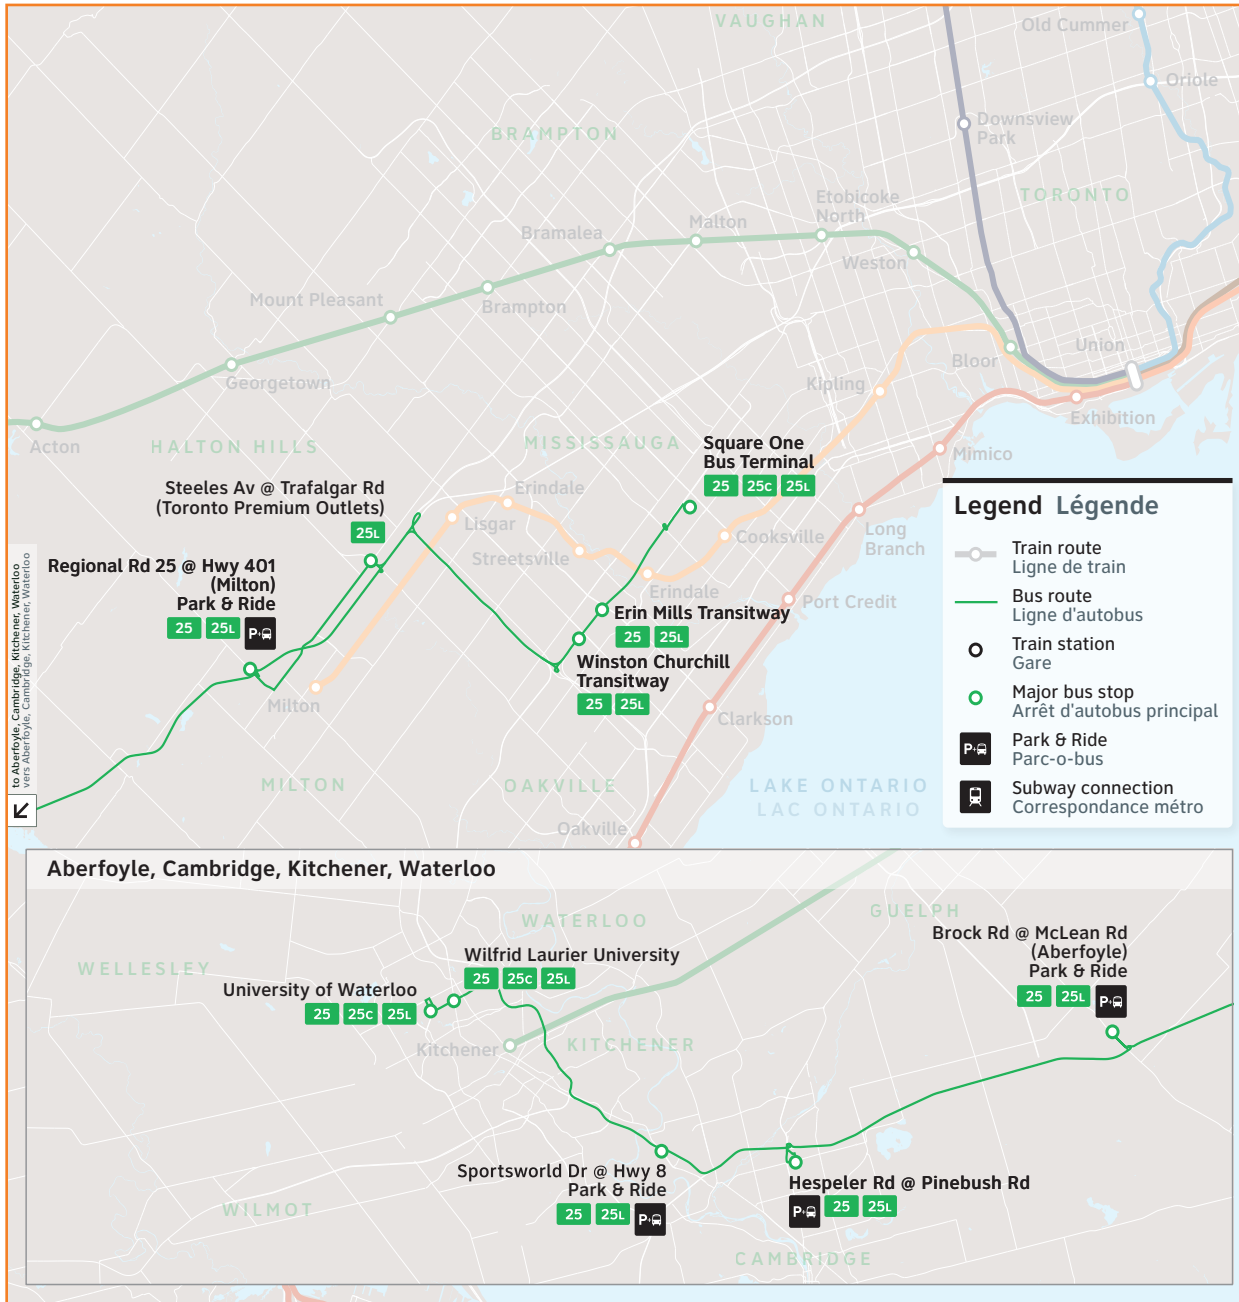

25

Route number
Numéro du trajet

Waterloo/Mississauga

CONTACT US

1-888-438-6646
416-869-3200
TTY: #711 or call
1-800-855-0511

gotransit.com/schedules

@GOtransitBus

See Something?
Say Something.
24/7 Transit Safety Dispatch:
1-877-297-0642

25

- Waterloo
- Kitchener
- Cambridge
- Aberfoyle
- Milton
- Halton Hills
- Mississauga

Daily / Quotidiennement

Includes GO Bus routes 25 / Inclut les trajets 25 d'autobus GO

Effective / À partir de:

27 APRIL
AVRIL **2024**

How to read our schedules

Step 1

Find the station or terminal you are departing from. Stops are listed across the top in the order they are served.

Step 2

The upper left corner tells you what day the schedule is for and the direction of travel.

2

Notes

Th-Fri Trip operates on Thursdays and Fridays ONLY. If Friday is a holiday the trip operates on the Thursday before the holiday.

For the latest schedule information and updates, please visit gotransit.com/schedules.