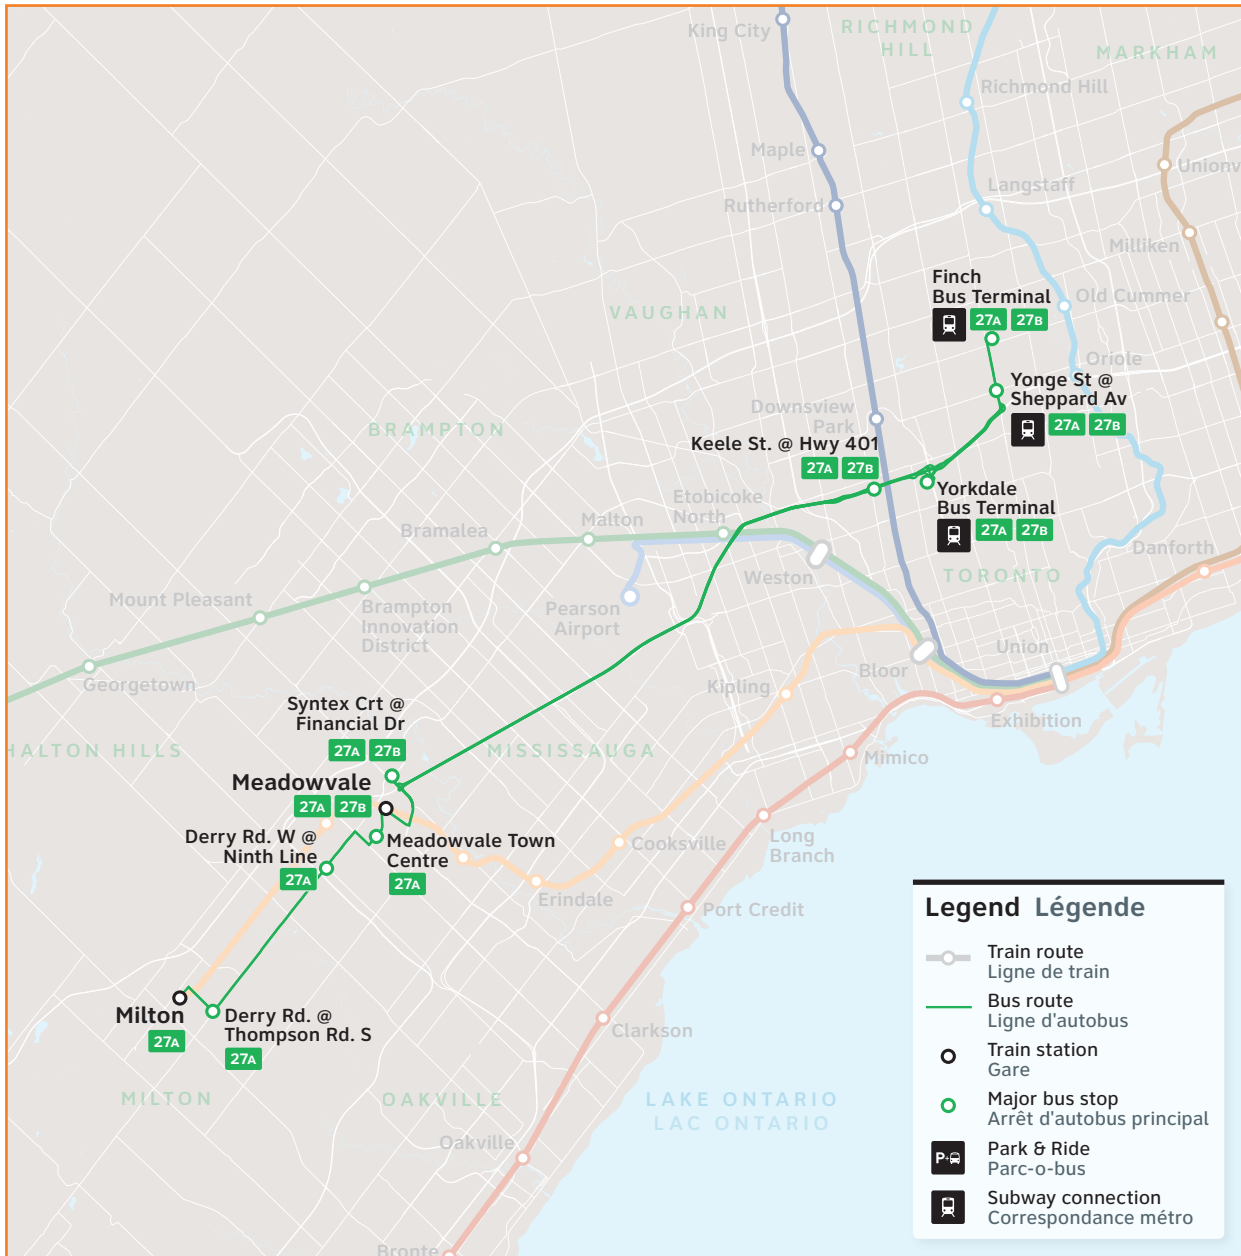

# 27

Route number  
Nombre d'itinéraire

# Milton/North York

## Legend

 Bus trips

→ Trip does not serve this location.

 GO Bus service is accessible to passengers using mobility devices at this location.

 Parking available.