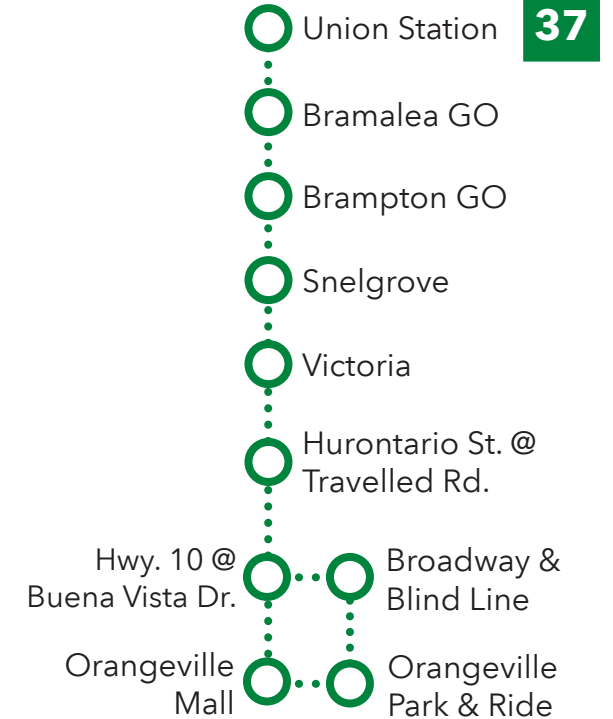

37

Route number
Nombre d'itinéraire

Orangeville/Brampton

CONTACT US

1-888-438-6646
416-869-3200
TTY: #711 or call
1-800-855-0511

gotransit.com/schedules

@GOtransitBus

See Something?
Say Something.
24/7 Transit Safety Dispatch:
1-877-297-0642

Daily / Quotidiennement

Includes GO Bus routes 37 / Inclut les routes 37 d'autobus GO
Includes Kitchener GO Train
Inclut la train GO Kitchener

Effective / À partir de:
27 APRIL
AVRIL **2024**

How to read our schedules

Step 1

Find the station or terminal you are departing from. Stops are listed across the top in the order they are served.

Step 2

The upper left corner tells you what day the schedule is for and the direction of travel.