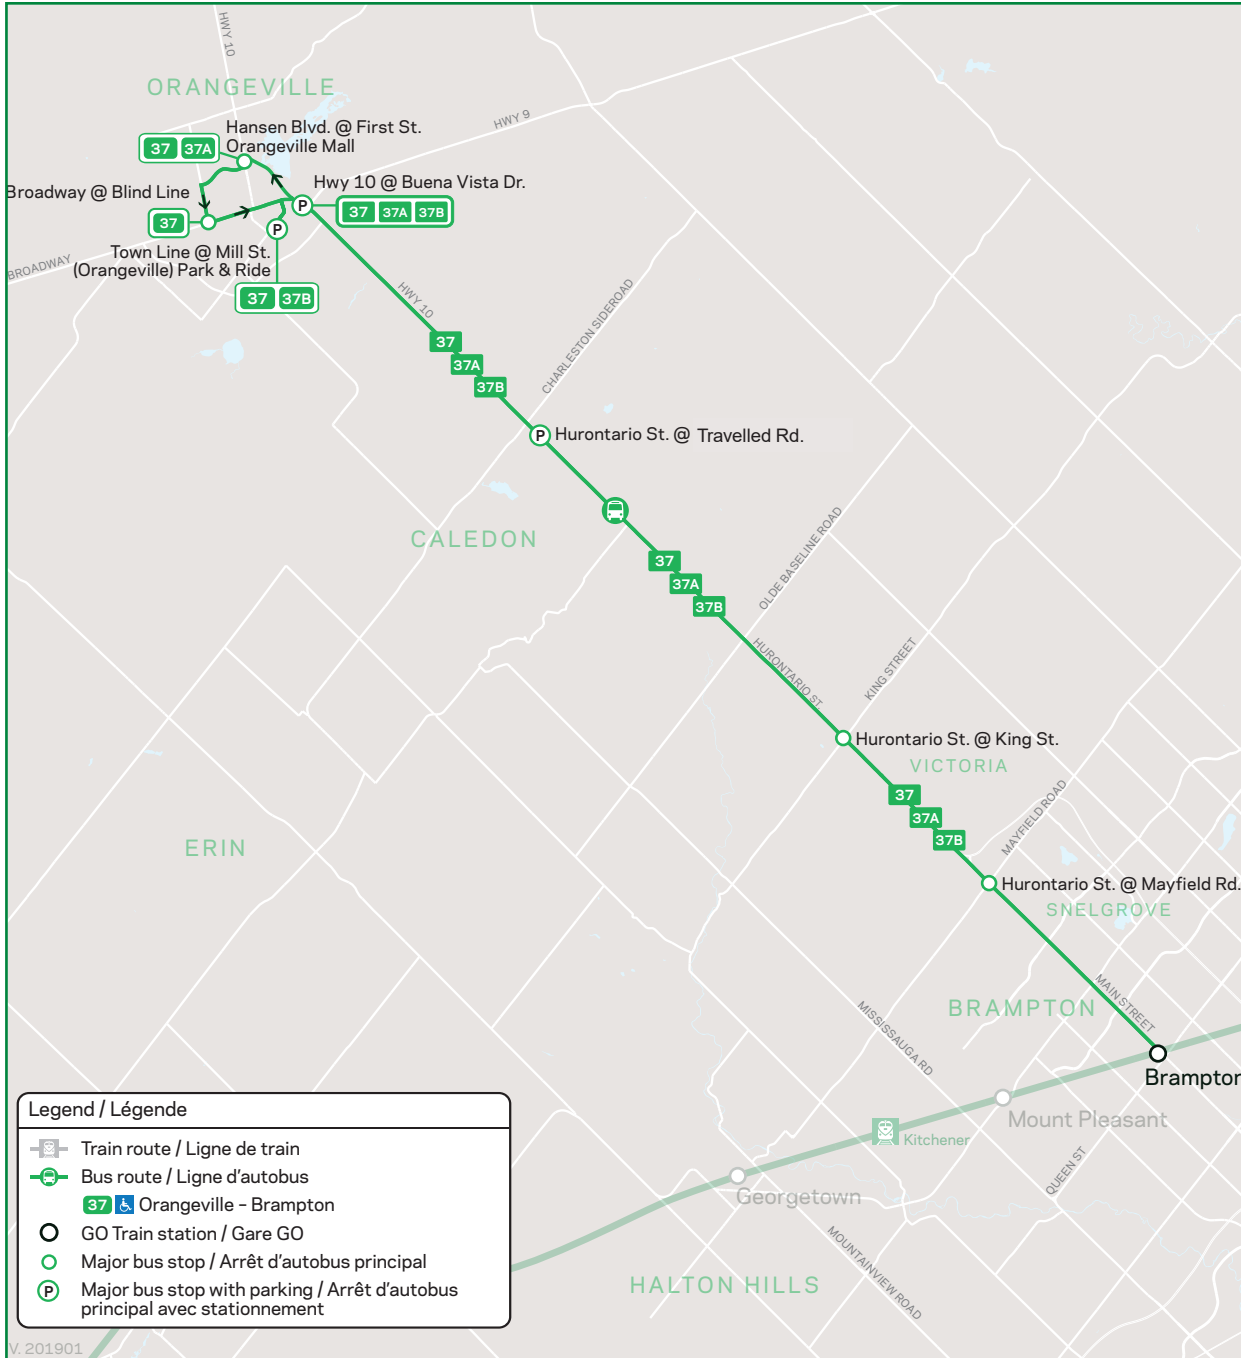

37

Route number
Nombre d'itinéraire

Orangeville/Brampton

CONTACT US

1-888-438-6646
416-869-3200
TTY: #711 or call
1-800-855-0511

gotransit.com/schedules

@GOtransitBus

See Something?
Say Something.
24/7 Transit Safety Dispatch:
1-877-297-0642

Daily / Quotidiennement

Includes GO Bus routes 37 / Inclut les routes 37 d'autobus GO
Includes Kitchener GO Train
Inclut la train GO Kitchener

Effective / À partir de:
27 APRIL
AVRIL **2024**

How to read our schedules

Step 1

Find the station or terminal you are departing from. Stops are listed across the top in the order they are served.

Step 2

The upper left corner tells you what day the schedule is for and the direction of travel.