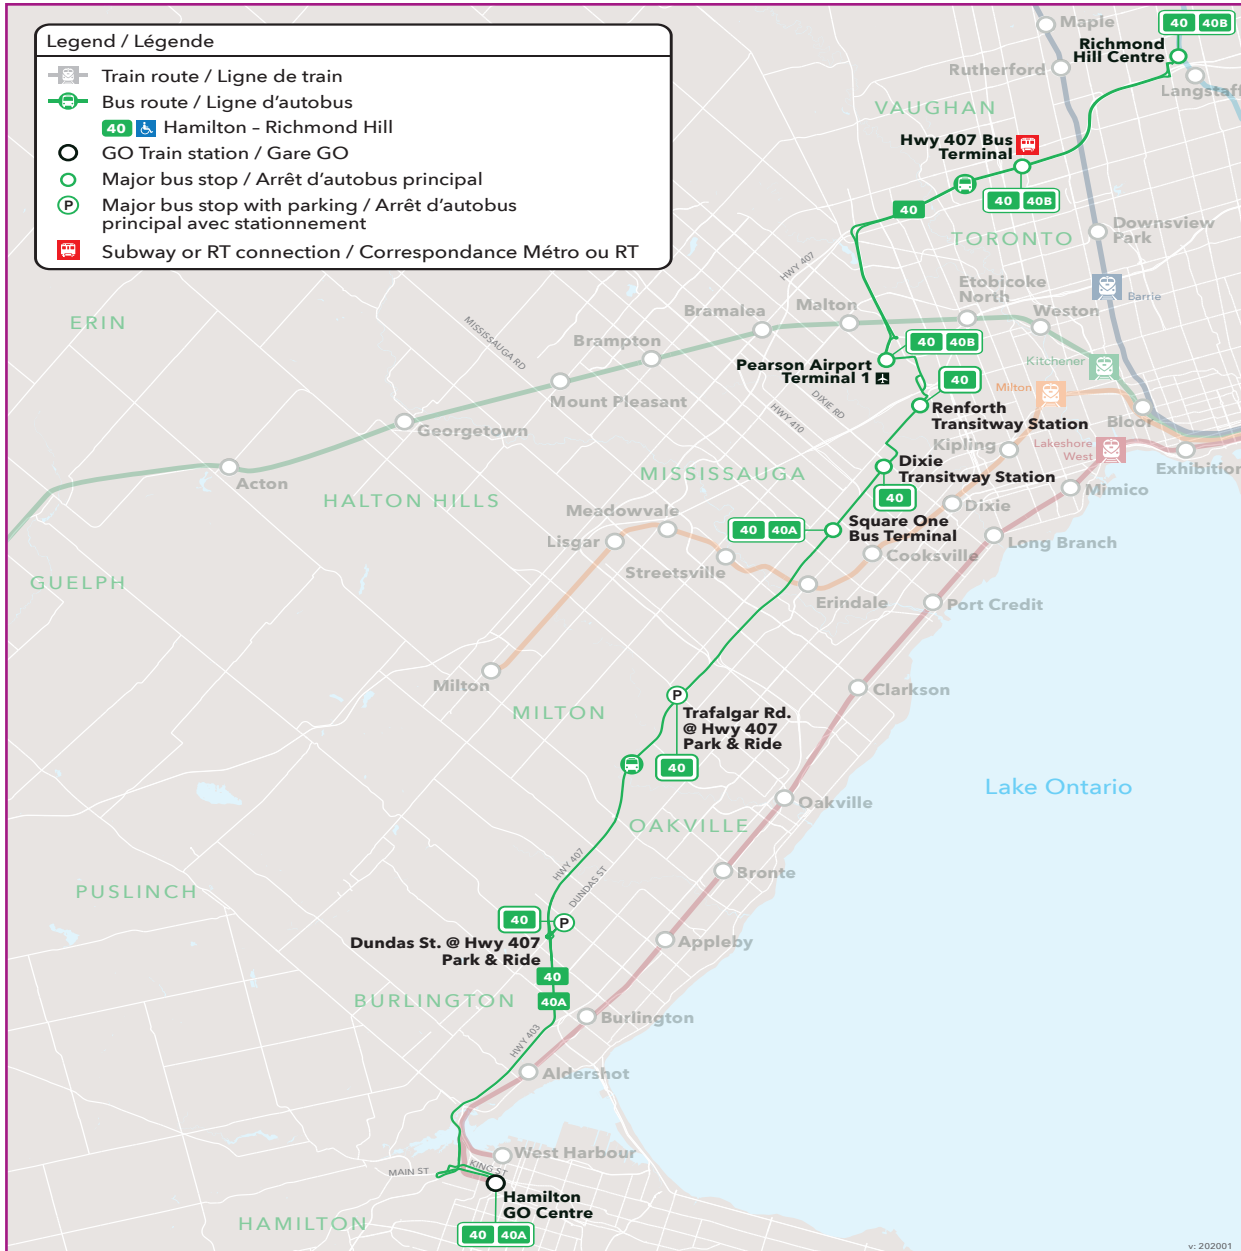

40

Route number
Nombre d'itinéraire

Hamilton/Richmond Hill

CONTACT US

1-888-438-6646
416-869-3200
TTY: #711 or call
1-800-855-0511

gotransit.com/schedules

@GOtransitBus

See Something?
Say Something.
24/7 Transit Safety Dispatch:
1-877-297-0642

- Richmond Hill Centre
- Hwy. 407 Bus Terminal
- Pearson Airport Terminal 1
- Renforth Transitway Station
- Dixie Transitway Station
- Square One
- Trafalgar Rd. @ Hwy.407
- Dundas St. @ Hwy. 407
- Hamilton GO Centre

40

Daily / Quotidiennement
Includes GO Bus routes 40 / Inclut
les routes 40 d'autobus GO

Effective / À partir de:
27 APRIL
AVRIL **2024**

How to read our schedules

Step 1

Find the station or terminal you are departing from. Stops are listed across the top in the order they are served.

Schedule times shown in 24-hour clock

Midnight to noon
00 01 - 12 00
Noon to midnight
12 01 - 24 00

Legend

 Bus trips

→ Trip does not serve this location.

GO Bus service is accessible to passengers using mobility devices at this location.