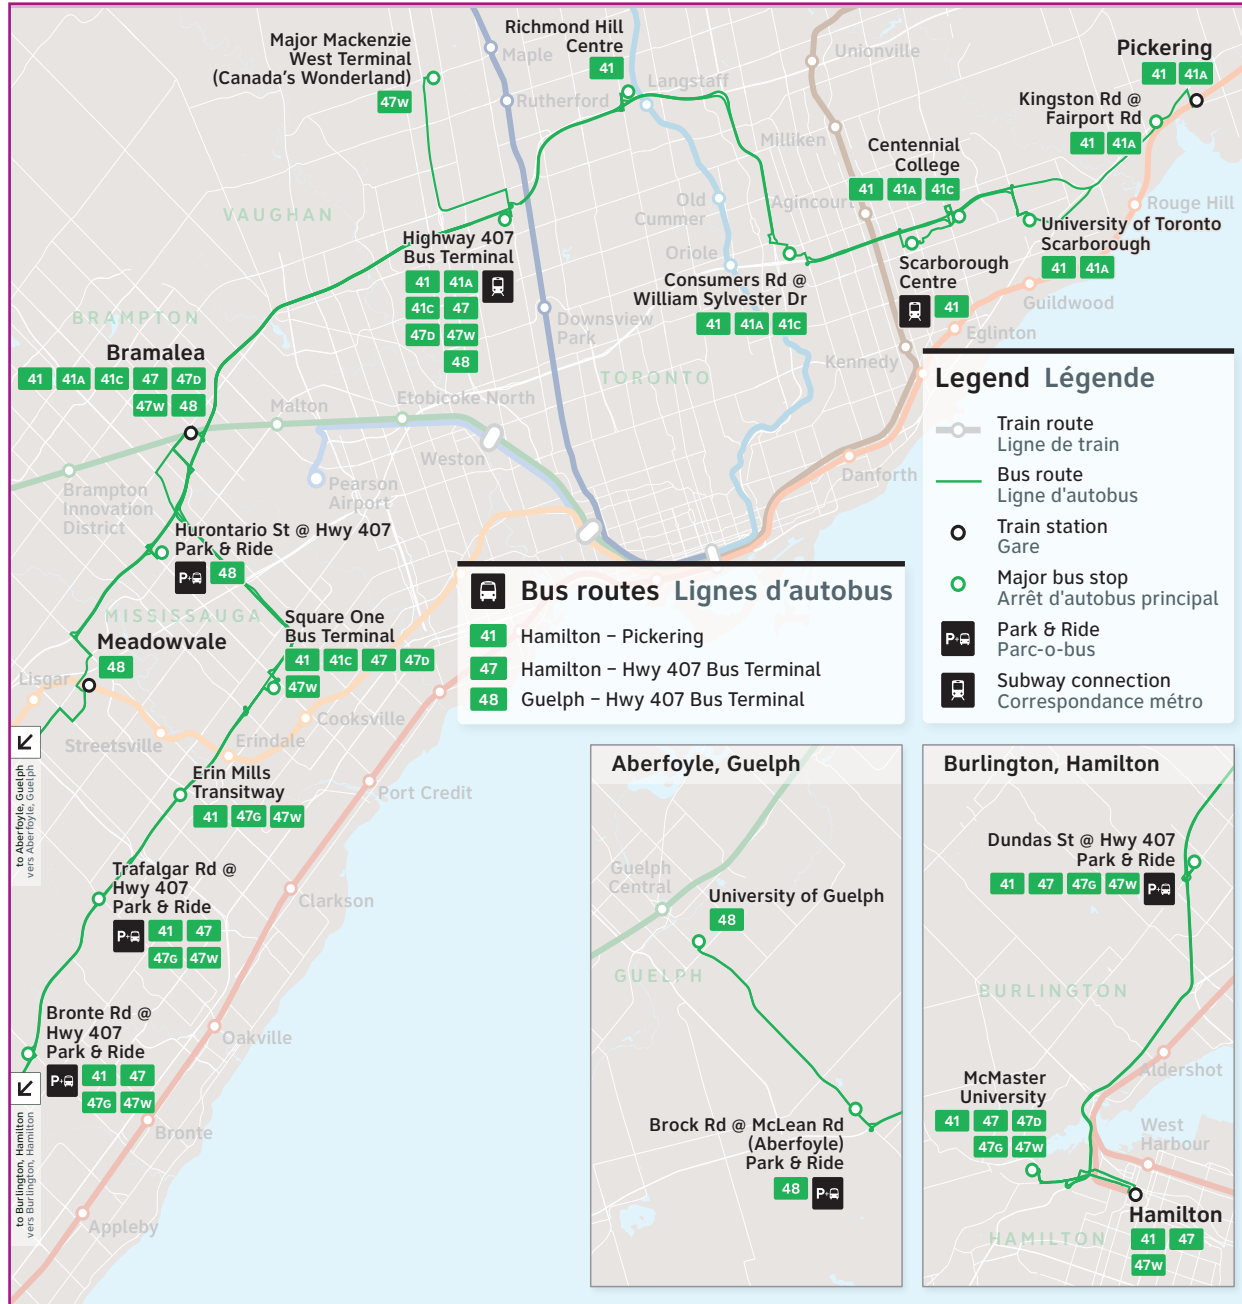

41-47-48

Route number
Numéro du trajet

Hamilton/Pickering

CONTACT US

1-888-438-6646
416-869-3200
TTY: #711 or call
1-800-855-0511

gotransit.com/schedules

@GOtransitBus

See Something?
Say Something.
24/7 Transit Safety Dispatch:
1-877-297-0642

- Hamilton
- Burlington
- Oakville
- Mississauga
- Brampton
- Vaughan
- Richmond Hill
- Scarborough
- Pickering

Daily / Quotidiennement
Includes GO Bus routes 41, 47,
48 / Inclut les trajets 41, 47, 48
d'autobus GO

Effective / À partir de:
27 APRIL
AVRIL **2024**

How to read our schedules

Step 1

Find the station or terminal you are departing from. Stops are listed across the top in the order they are served.

Step 2

The upper left corner tells you what day the schedule is for and the direction of travel.

3

Notes

Pour consulter les horaires les plus récents et les mises à jour, veuillez visiter gotransit.com/schedules.

Monday to Friday (except holidays)
Du lundi au vendredi (sauf les jours fériés)

WESTBOUND / EN DIRECTION OUEST