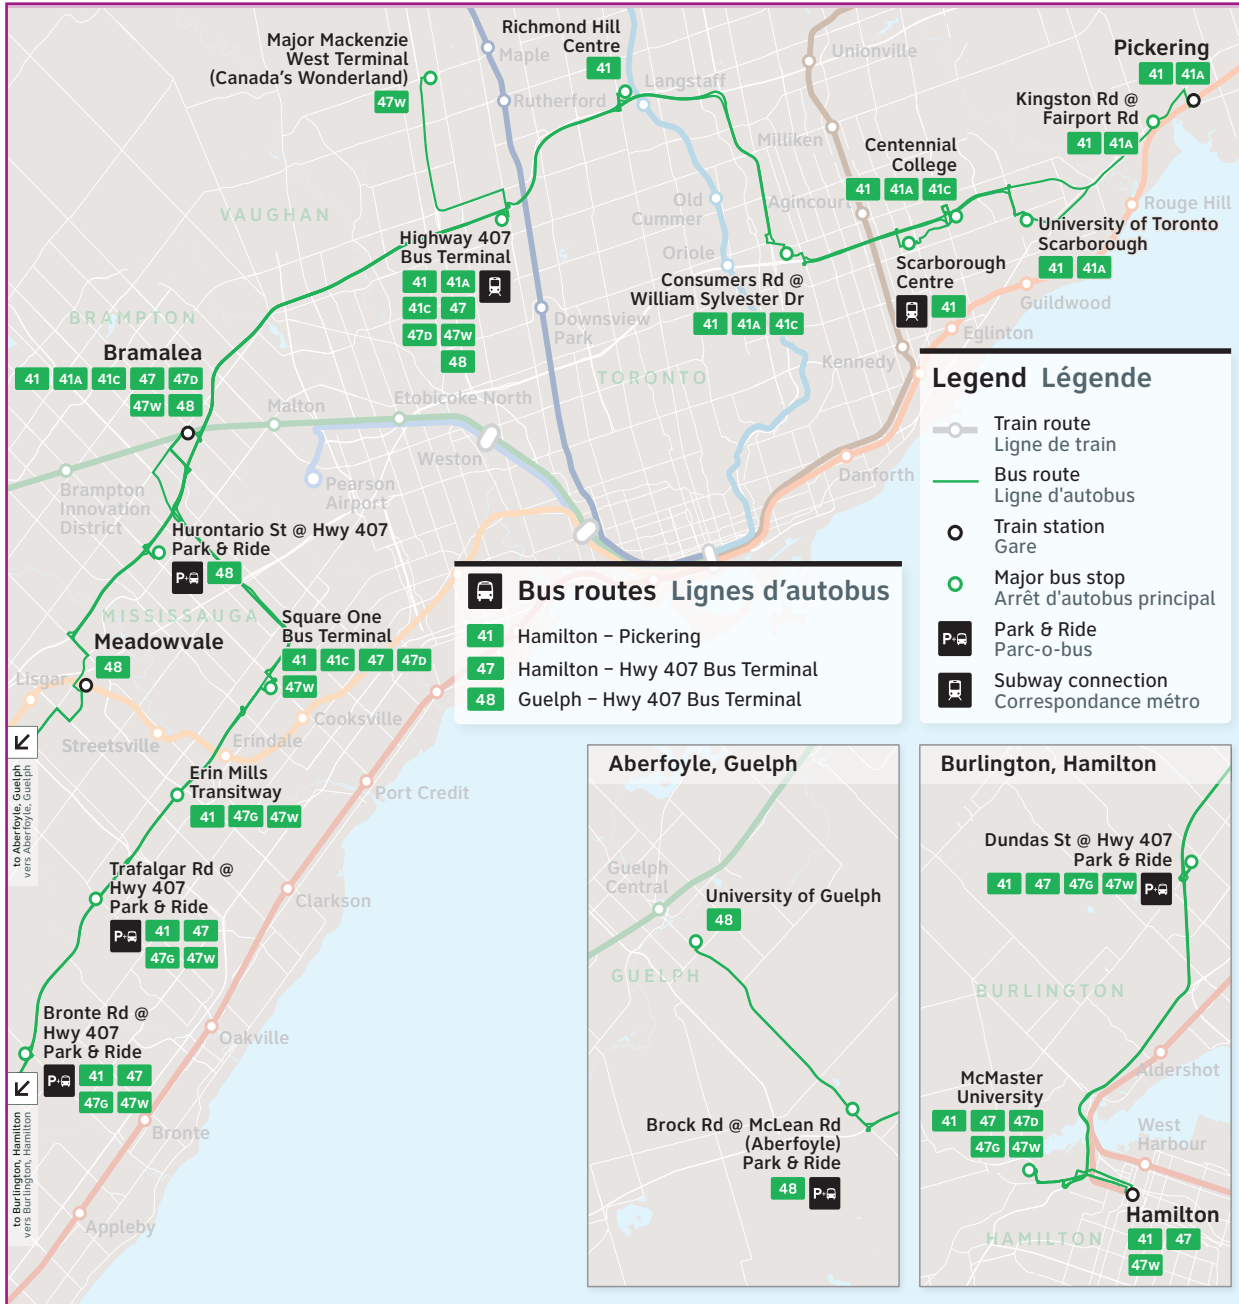

41-47-48

Route number
Numéro du trajet

Hamilton/Pickering

CONTACT US

1-888-438-6646
416-869-3200
TTY: #711 or call
1-800-855-0511

gotransit.com/schedules

@GOtransitBus

See Something?
Say Something.
24/7 Transit Safety Dispatch:
1-877-297-0642

- Hamilton
- Burlington
- Oakville
- Mississauga
- Brampton
- Vaughan
- Richmond Hill
- Scarborough
- Pickering

Daily / Quotidiennement
Includes GO Bus routes 41, 47,
48 / Inclut les trajets 41, 47, 48
d'autobus GO

Effective / À partir de:
4 MAY 2024

How to read our schedules

Step 1

Find the station or terminal you are departing from. Stops are listed across the top in the order they are served.

Step 2

The upper left corner tells you what day the schedule is for and the direction of travel.

3

Notes

Pour consulter les horaires les plus récents et les mises à jour, veuillez visiter gotransit.com/schedules.

Monday to Friday (except holidays)
Du lundi au vendredi (sauf les jours fériés)

EASTBOUND / EN DIRECTION EST