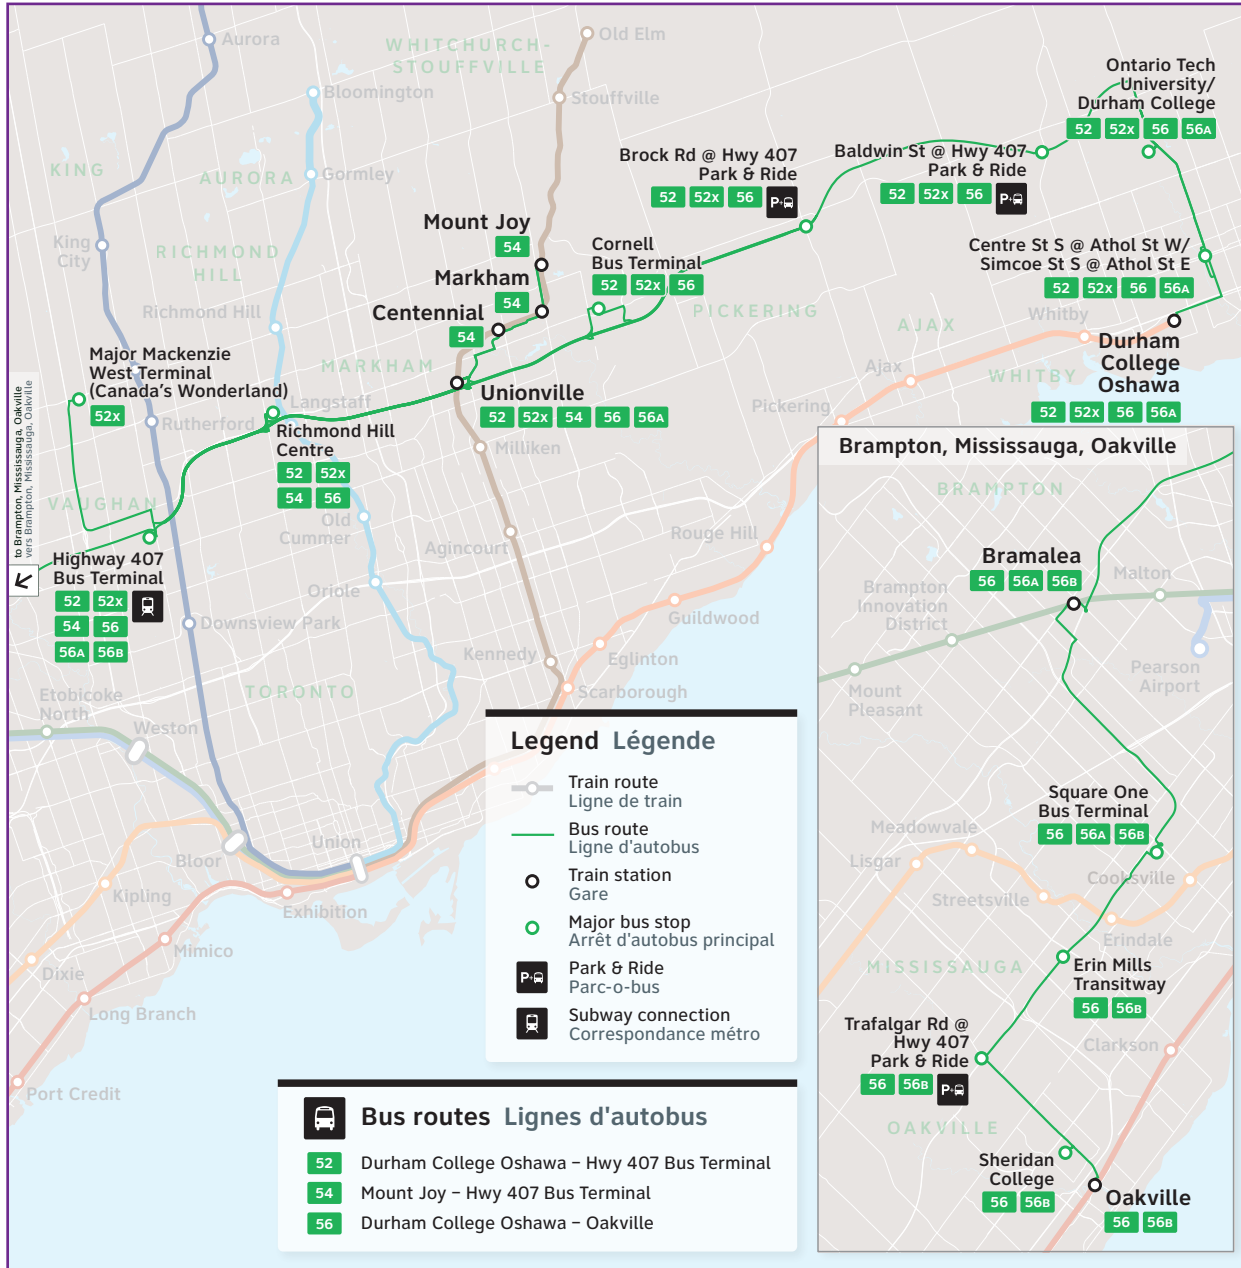

## Oshawa/Oakville

Route number  
Numéro du trajet

# Oshawa/ Oakville

GO Bus Schedule/  
Horaire des autobus GO

52 54 56

- Oshawa
- Whitby
- Pickering
- Markham
- Richmond Hill
- Hwy. 407 Bus Terminal
- Brampton
- Mississauga
- Oakville

### Daily / Quotidiennement

Includes GO Bus routes 52, 54,  
56 / Inclut les trajets 52, 54, 56  
d'autobus GO

Effective / À partir de:

27 APRIL  
27 AVRIL 2024

## Legend

 Bus trips

→ Trip does not serve this location.

GO Bus service is accessible to passengers using mobility devices at this location.

Parking available.

For the latest schedule information and updates, please visit [gotransit.com/schedules](http://gotransit.com/schedules).