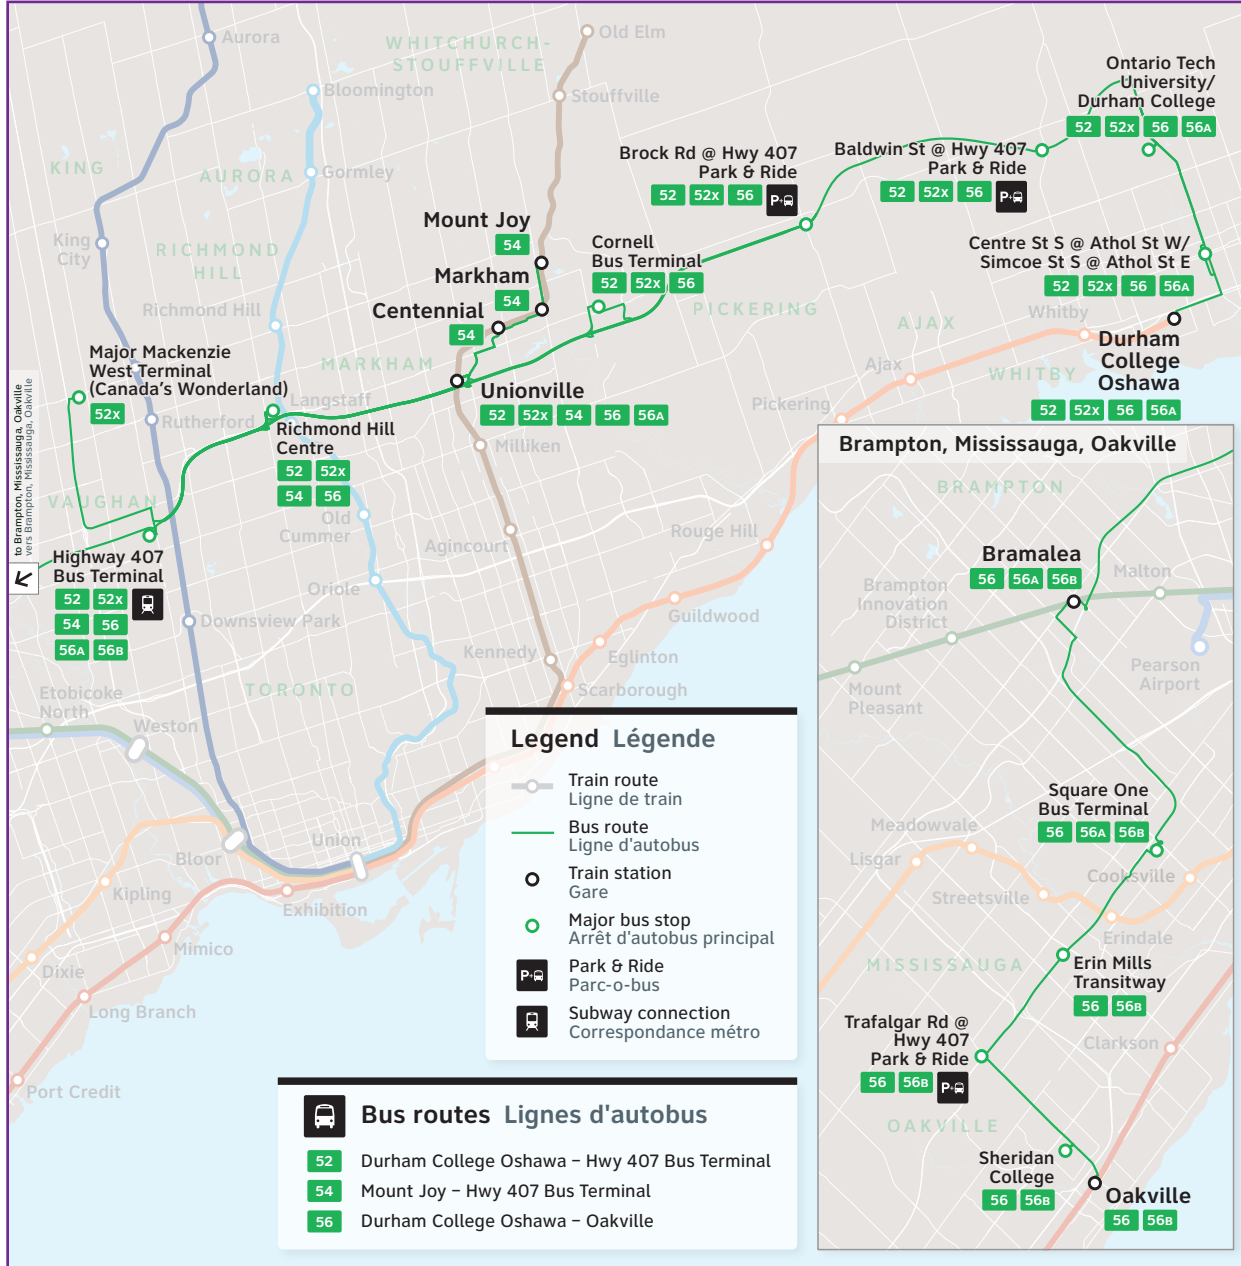

## Oshawa/Oakville

Route number  
Numéro du trajet

# Oshawa/ Oakville

GO Bus Schedule/  
Horaire des autobus GO

52 54 56

- Oshawa
- Whitby
- Pickering
- Markham
- Richmond Hill
- Hwy. 407 Bus Terminal
- Brampton
- Mississauga
- Oakville

### Daily / Quotidiennement

Includes GO Bus routes 52, 54,  
56 / Inclut les trajets 52, 54, 56  
d'autobus GO

Effective / À partir de:  
**4** MAY  
MAI **2024**

## Legend

 Bus trips

→ Trip does not serve this location.

GO Bus service is accessible to passengers using mobility devices at this location.

Parking available.

For the latest schedule information and updates, please visit [gotransit.com/schedules](http://gotransit.com/schedules).