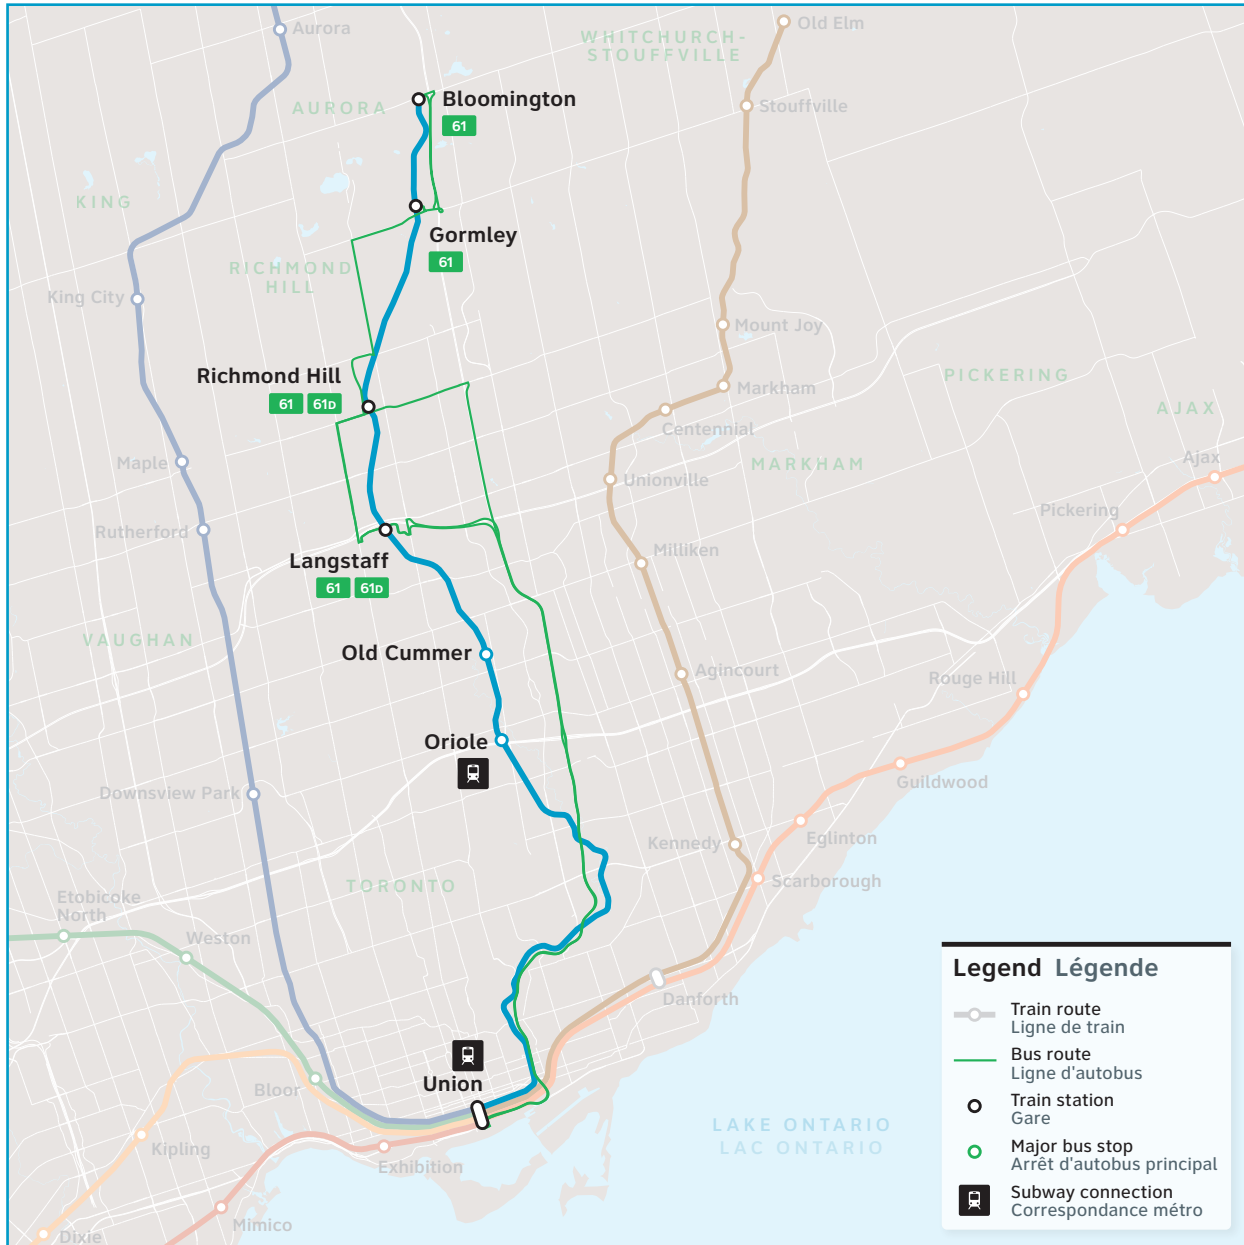

61

Route number
Nombre d'itinéraire

Richmond Hill

CONTACT US

1-888-438-6646
416-869-3200
TTY: #711 or call
1-800-855-0511

gotransit.com/schedules

@GOtransitRH
@GOtransitBus

See Something?
Say Something.
24/7 Transit Safety Dispatch:
1-877-297-0642

RH 61

- Bloomington GO
- Gormley GO
- Richmond Hill GO
- Langstaff GO
- Old Cummer GO
- Oriole GO
- Union Station

Daily / Quotidiennement

Includes GO Bus routes 61 / Inclut les routes 61 d'autobus GO

Effective / À partir de: