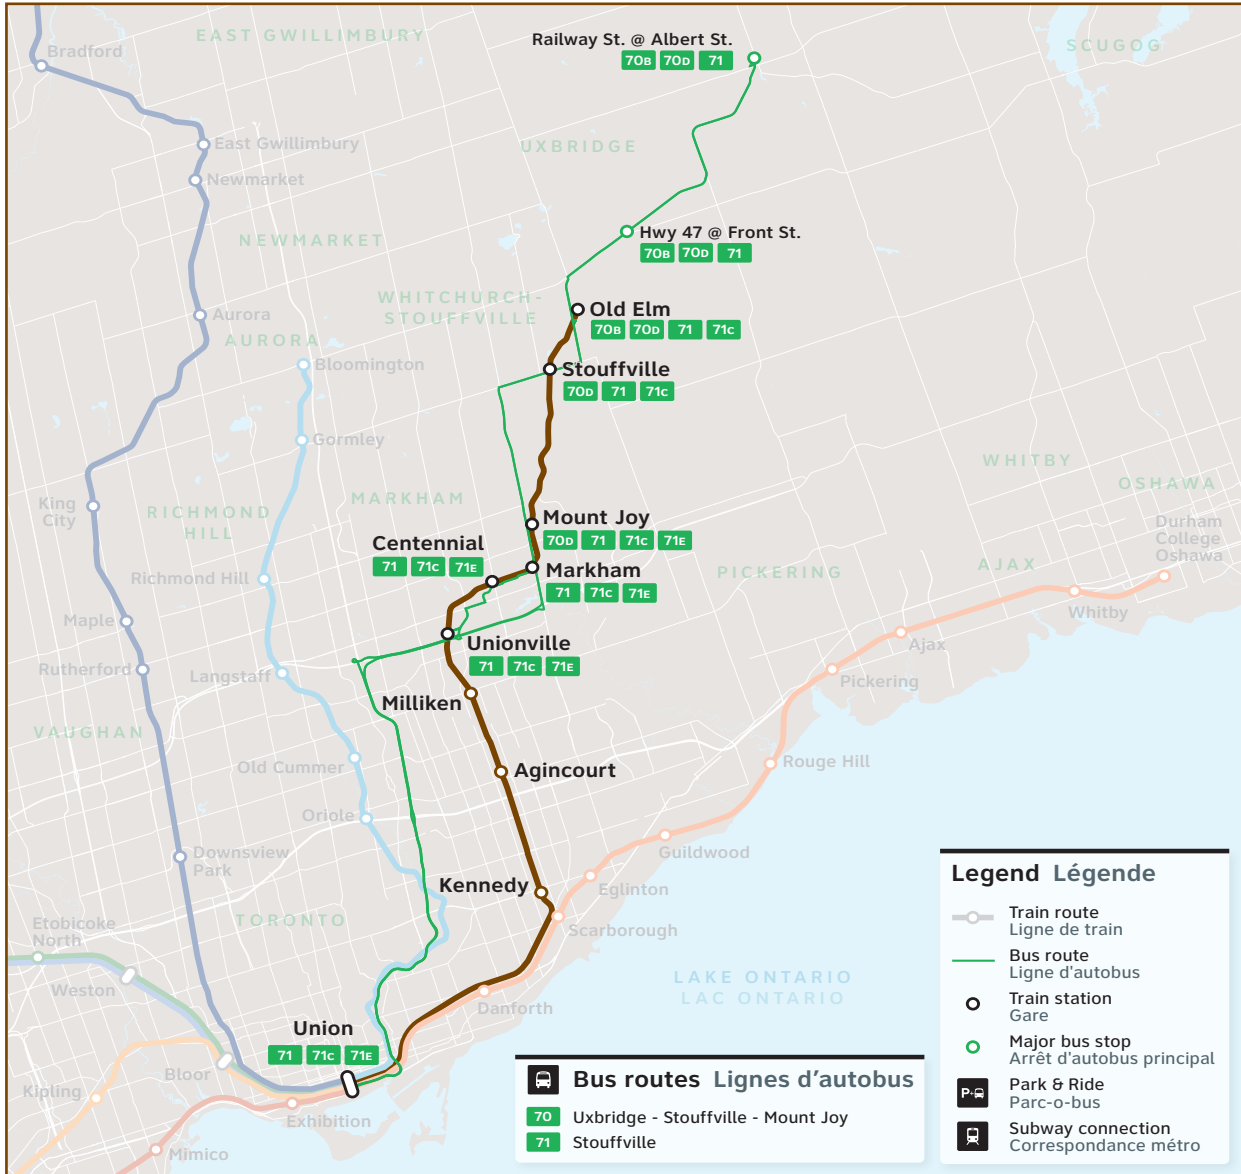

70-71

Route number
Numéro du trajet

Stouffville

CONTACT US

1-888-438-6646
416-869-3200
TTY: #711 or call
1 (800) 855-0511

gotransit.com/schedules

@GOtransitST

See Something?
Say Something.
24/7 Transit Safety Dispatch:
1-877-297-0642

ST 70 71

- Uxbridge
- Goodwood
- Old Elm GO
- Stouffville GO
- Mount Joy GO
- Markham GO
- Centennial GO
- Unionville GO
- Milliken GO
- Agincourt GO
- Kennedy GO
- Union Station

Daily / Quotidiennement