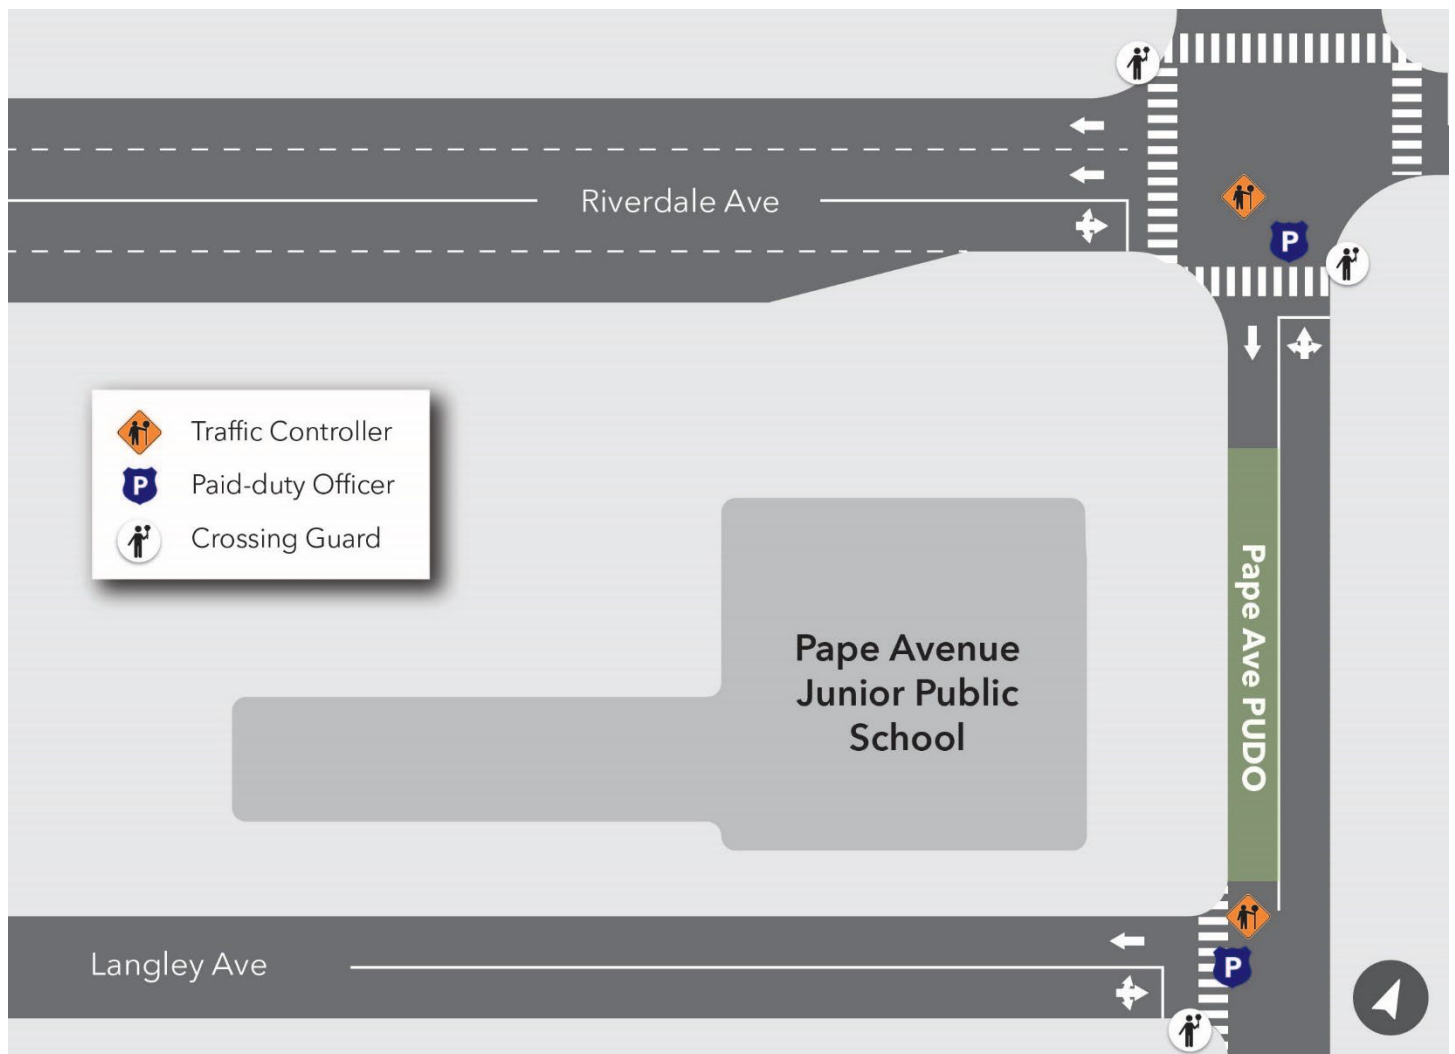

Pape School Pick-Up/Drop-Off Returning to Pape Avenue

Start date: Monday, April 22, 2024

Duration: Until the end of the school year

What is happening?

- Starting Monday, April 22, 2024, the regular Pape Avenue Junior Public School pick-up and drop-off area on Pape Avenue will be available for families who drive.
- Construction work has progressed to the point that this location will be available until the end of the school year.
- Metrolinx will provide updates regarding future changes to the pick-up and drop-off area before the end of the school year.
- We ask drivers to use extra caution when travelling in the area.
- We appreciate your patience and understanding as we continue working in your community.
- For questions or enquiries, please call Metrolinx at **416-202-5100** or email us at **ontarioline@metrolinx.com**.

770 Queen Street East (near Queen & Broadview)

General hours:

Mondays, Tuesdays, and Fridays: 9:00 a.m. to 5:00 p.m.

Wednesdays and Thursdays: 10:00 a.m. to 6:00 p.m.

Thornccliffe Park:

East York Town Centre

45 Overlea Blvd., Toronto, ON M4H 1C3

Unit 153 (across from the Rogers store)

General hours:

Monday - Friday, 9 a.m. - 5 p.m.