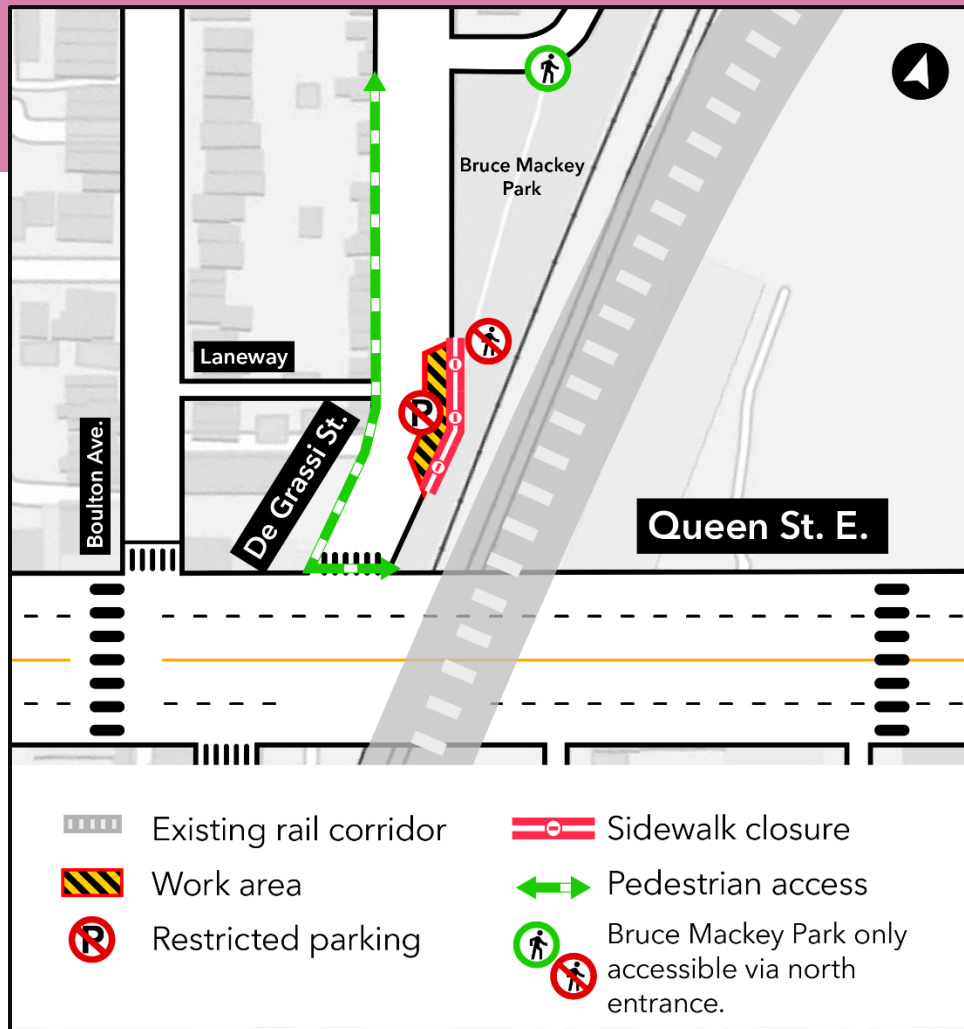

# Sewer Works on De Grassi Street

## What is happening?

- As early as Monday, May 6, 2024, for approximately two (2) weeks, crews will install a new sewer on De Grassi Street north of Queen Street East.
- This new sewer line is required to make space for the future Riverside-Leslieville subway station.
- Temporary parking and sidewalk closures will be required to safely perform these activities; please refer to the **Parking and pedestrian details** section below for specific information.

## Parking and pedestrian details

- A portion of the sidewalk on the east side of De Grassi Street north of Queen Street East will be closed during the sewer installation.
- Street parking on De Grassi Street will be restricted in some areas to safely separate the work zone and allow space for construction.

## About the project

- 15.6-kilometre subway line that will make it faster and easier to travel within Toronto and beyond.
- 15 stops and more than 40 transit connections, including GO, TTC, and more.
- Approximately 30 minutes from one end of the line to the other.
- 28,000 fewer cars on the road each day.