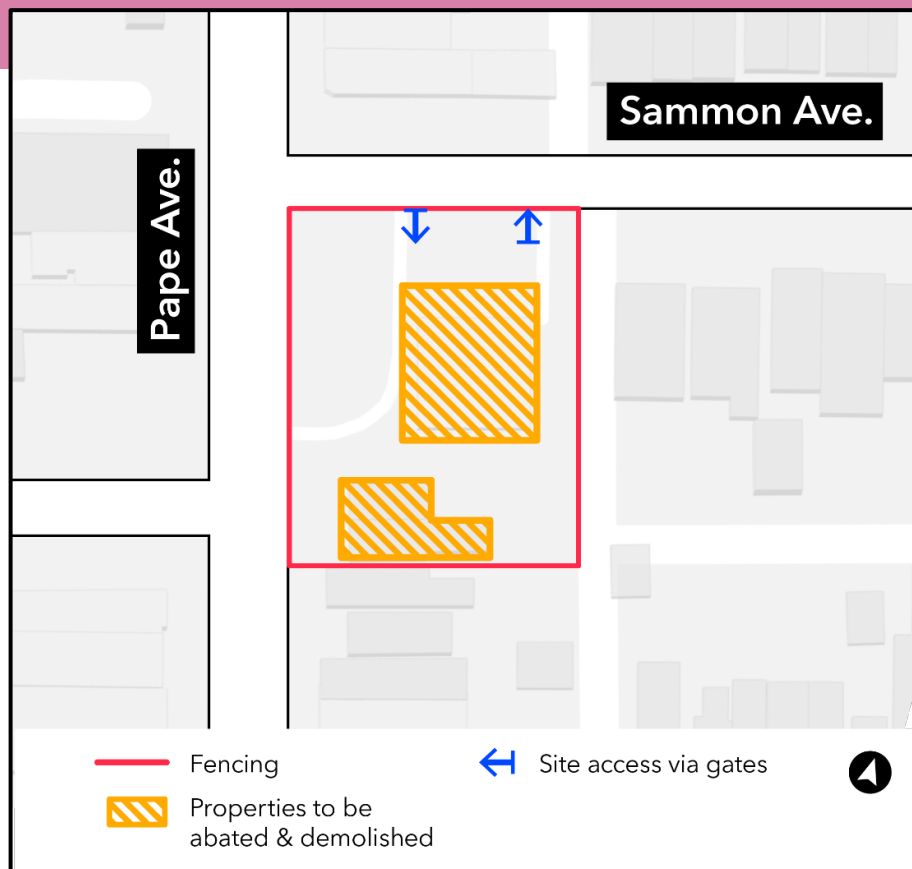

Demolition and weekend site preparation at Sammon Avenue and Pape Avenue

Dates: Friday, May 3, to Saturday, May 4, 2024

Hours of work: From 7:00 a.m. to 4:00 p.m

What is happening?

- To accommodate construction activities for the Ontario Line, the buildings on the properties will be abated and demolished. These buildings are on Metrolinx-owned properties. The building at 891 Pape Ave has already been demolished.
- Starting Friday, May 3, 2024, crews will demolish the remaining buildings at 887 and 885 Pape Avenue.
- On Saturday, May 4, 2024, crews will be conducting site preparation by cleaning the site and removing material.
- The buildings will be prepared prior to demolition with the removal of interior details.
- All work will take place Friday to Saturday between 7:00 a.m. to 4:00 p.m.

What to expect

- During demolition, noise from construction equipment including excavators, bobcats, and dump trucks can be expected.
- Short-term traffic interruptions can be expected while trucks and equipment enter and exit work zones; traffic control personnel will be present to direct vehicles and pedestrians.
- Construction equipment and materials will be secured within the work zones.
- Signage and safety barriers will be in place to delineate work zones.
- This work may be delayed due to inclement weather and/or unforeseen circumstances.

About the project

- 15.6-kilometre subway line that will make it faster and easier to travel within Toronto and beyond.
- 15 stops and more than 40 connections to other transit, including GO train, subway, LRT, streetcar and bus lines.
- Approximately 40 minutes from one end of the line to the other.
- 28,000 fewer cars on the road each day.

Thorncliffe Park:

East York Town Centre

45 Overlea Blvd., Toronto, ON M4H 1C3

Unit 153 (across from the Rogers store)

General hours:

Monday - Friday, 9 a.m. - 5 p.m.