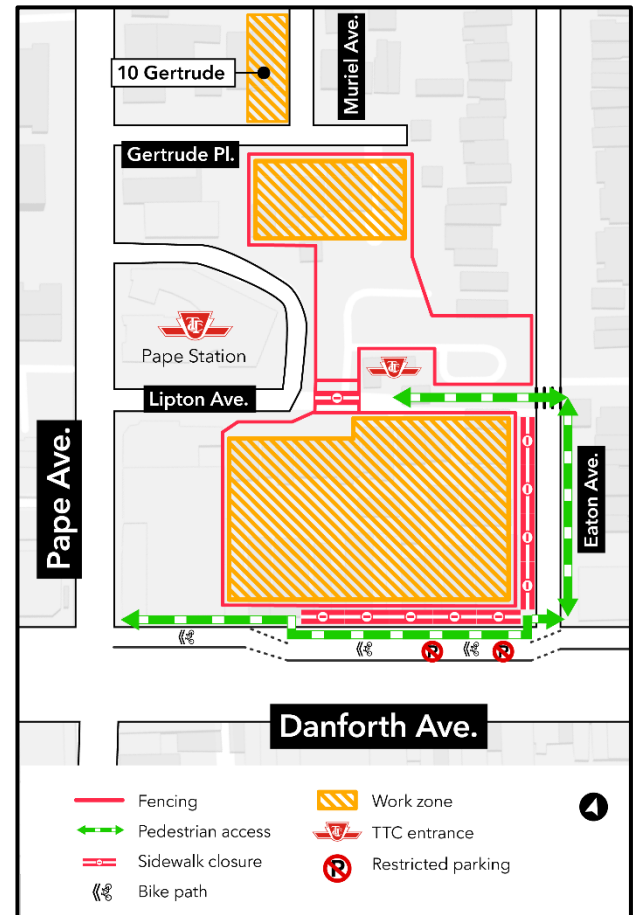

Update: Demolition of 10 Gertrude Place

Expected start date: As early as Tuesday, May 21, 2024

Expected duration: Until late June 2024

Hours of work: Monday – Saturday, 7:00 a.m. to 4:00 p.m.

- As part of demolition activities, the property at 10 Gertrude Pl. will be demolished.
- Crews will begin by installing a fence at the property line. Portions of the building closest to neighbouring properties will be demolished by hand. The rest of the building will be demolished with construction equipment such as an excavator.
- A garbage bin will be installed in the backyard to contain demolished material. A truck will empty the bin once every 2 days. The truck will access the property through Muriel Ave.
- Following demolition, backfilling and compaction activities will take place.

About the project

- 15.6-kilometre subway line that will make it faster and easier to travel within Toronto and beyond.
- 15 stops and more than 40 connections to other transit, including GO train, subway, LRT, streetcar and bus lines.

www.metrolinx.com/ontarioline

Visit our community offices:

770 Queen Street East (near Queen & Broadview)

General hours:

Mondays, Tuesdays, and Fridays: 9:00 a.m. to 5:00 p.m.

Wednesdays and Thursdays: 10:00 a.m. to 6:00 p.m.

Thorncleave Park:

East York Town Centre

45 Overlea Blvd., Toronto, ON M4H 1C3
Unit 153 (across from the Rogers store)

General hours:

Monday – Friday, 9 a.m. – 5 p.m.

- Approximately 40 minutes from one end of the line to the other.
- 28,000 fewer cars on the road each day.