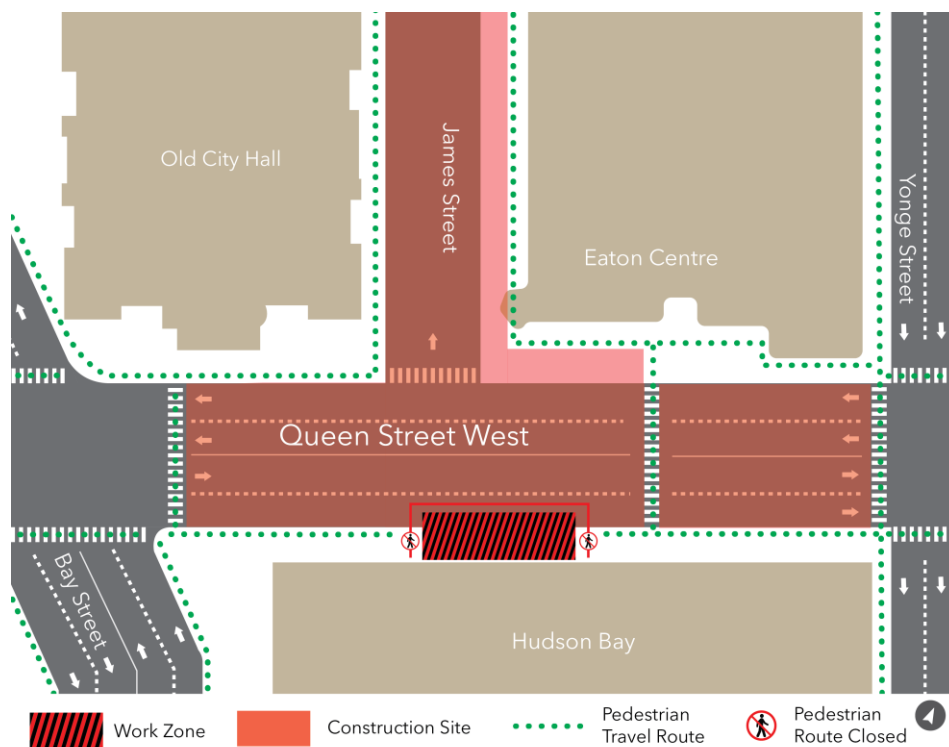

Overnight closure of pedestrian pathway on Queen Street West

Expected start date: Thursday, June 20 at 10:00 p.m.

Expected duration: Approximately four weeks

Hours of work: Starting at 10:00 p.m. each night and ending at 6:00 a.m. each morning

What is happening?

- Crews will be working overnight to complete the relocation of the hydro vault on Queen Street West near James Street.
- To allow for this work, Metrolinx requires a nightly closure of the pedestrian pathway located on the south side of Queen (refer to map above).
- The pedestrian pathway will be closed each night at 10:00 p.m. and reopened at 6:00 a.m. each day.

What to expect

- The pathway closure will take place overnight from 10:00 p.m. until 6:00 p.m. for approximately four weeks.
- Signage will be in place to direct pedestrians.
- All entrances and emergency exits for Hudson's Bay will remain open and accessible.
- All necessary construction permits have been obtained.
- Work may be delayed or rescheduled due to unforeseen delays or weather conditions.
- For more information about upcoming station work please see [Metrolinx.com/Ontarioline](https://www.metrolinx.com/Ontarioline) or sign up for the e-newsletter.

About the Ontario Line

- 15.6-kilometre subway line that will make it faster and easier to travel within Toronto and beyond.
- 15 stops and more than 40 connections to other transit, including GO train, subway, LRT, streetcar, and bus lines.
- Less than 30 minutes from one end of the line to the other.
- 28,000 fewer cars on the road each day.