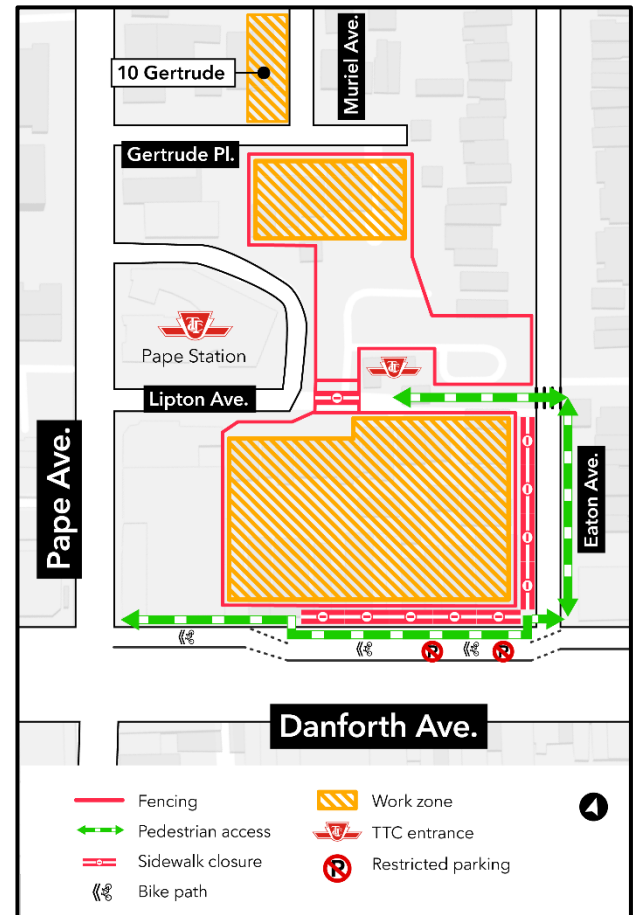

Update: Demolition of 10 Gertrude Place

Expected start date: As early as Tuesday, May 21, 2024

Expected duration: Until late June 2024

Hours of work: Monday – Saturday, 7:00 a.m. to 4:00 p.m.

- As part of demolition activities, the property at 10 Gertrude Pl. will be demolished.
- Crews will begin by installing a fence at the property line. Portions of the building closest to neighbouring properties will be demolished by hand. The rest of the building will be demolished with construction equipment such as an excavator.
- A garbage bin will be installed in the backyard to contain demolished material. A truck will empty the bin once every 2 days. The truck will access the property through Muriel Ave.
- Following demolition, backfilling and compaction activities will take place.

About the project

- 15.6-kilometre subway line that will make it faster and easier to travel within Toronto and beyond.
- 15 stops and more than 40 connections to other transit, including GO train, subway, LRT, streetcar and bus lines.

www.metrolinx.com/ontarioline

Visit our community offices:

770 Queen Street East (near Queen & Broadview)

General hours:

Mondays, Tuesdays, and Fridays: 9:00 a.m. to 5:00 p.m.

Wednesdays and Thursdays: 10:00 a.m. to 6:00 p.m.

Thorncleave Park:

East York Town Centre

45 Overlea Blvd., Toronto, ON M4H 1C3
Unit 153 (across from the Rogers store)

General hours:

Monday – Friday, 9 a.m. – 5 p.m.

- Approximately **30** minutes from one end of the line to the other.
- **28,000** fewer cars on the road each day.